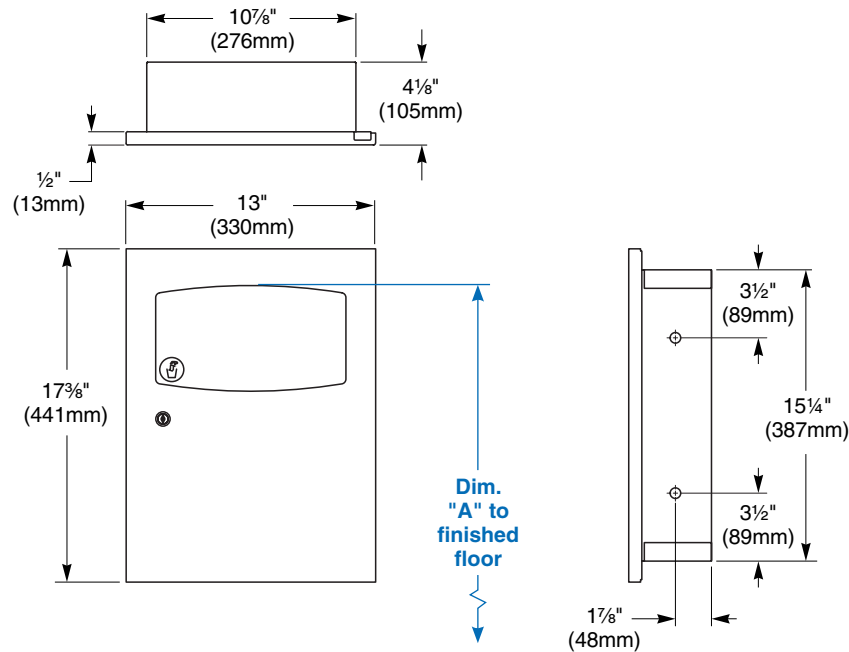

Verify all rough-in dimensions prior to installation. Recessed unit requires rough wall opening 11 3/4"W x 15 3/4"H x 4"D (Semi-recessed unit only 2 1/2" deep). Secure to framing with mounting screws (included) at holes provided. Shim at screw points as required.

Overall dimensions: 13"W x 17 3/4"H x 4 1/8"D.

ADA Compliant

- Consult local and national accessibility codes for proper installation guidelines.
- Conformity and compliance to local and national codes is the responsibility of the installer.

Washroom Accessories
Document No. 8405

Dimensions

Dim. "A" Key Surface:	For Dim. "A"	Top of Rough Wall Opening	Bottom of Rough Wall Opening
Top of Door (5 1/2" Door Opening) to Finished Floor	48" (1219mm)	49" (1245mm)	33 1/4" (845mm)
	45" (1143mm)	46" (1168mm)	30 1/4" (768mm)
	42" (1067mm)	43" (1092mm)	27 1/4" (692mm)
	36" (914mm)	37" (940mm)	21 1/4" (540mm)
	33" (838mm)	34" (864mm)	18 1/4" (464mm)
Rough wall opening:			
Surface Mount:	No rough opening, see overall dimensions		
Recessed:	11 3/8" (289mm) Wide x 15 3/4" (400mm) High x 4" (102mm) Deep		
Semi-Recessed:	11 3/8" (289mm) Wide x 15 3/4" (400mm) High x 2" (51mm) Deep		