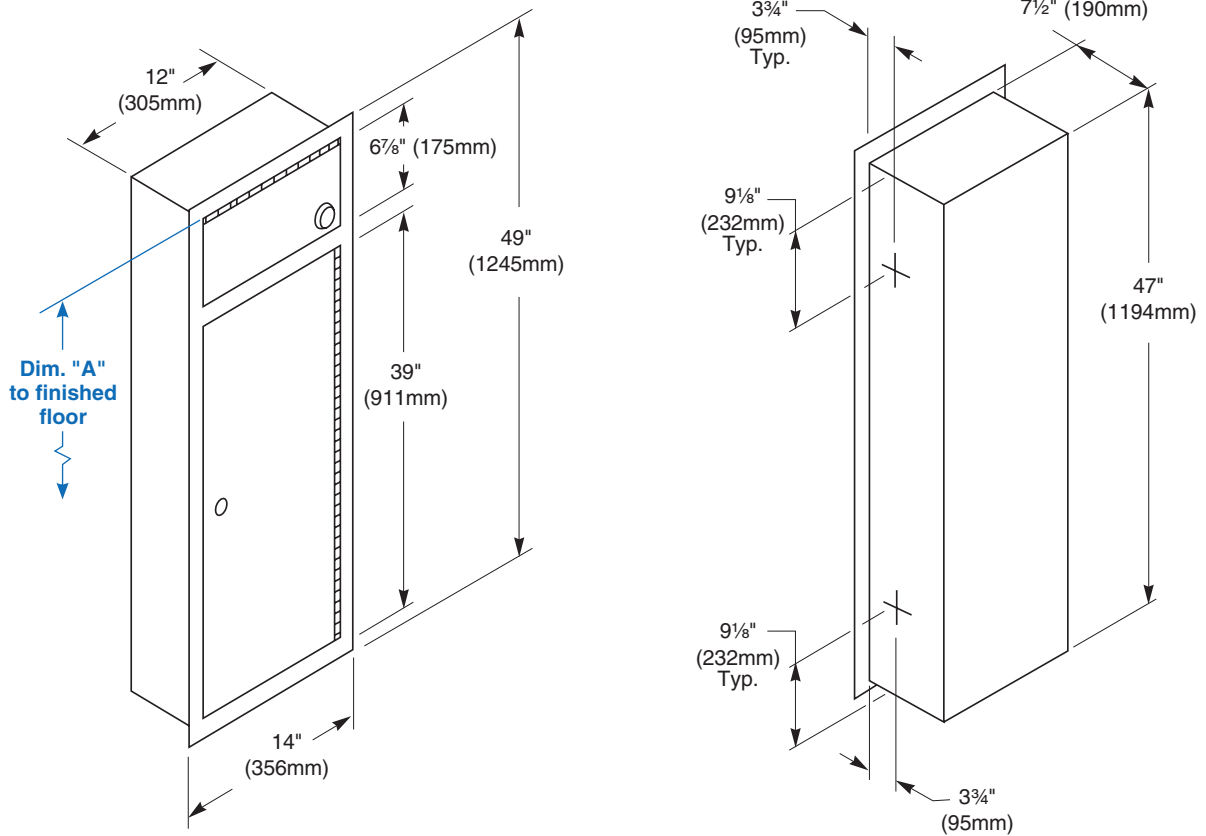

Capacity

9.2 gal. (1.24 cu. ft.)

Operation

Waste receptacle insert removable by unlocking cabinet door.

Installation

Verify all rough-in dimensions prior to installation. Recessed unit requires rough wall opening 12½"W x 47½"H x 7½"D. Secure to framing with mounting screws (included) at holes provided. Shim at screw points as required.

Guide Specification

Recessed waste receptacle shall be fabricated of heavy gauge stainless steel with seamless exposed surfaces in satin finish. Cabinet door of warp-free construction with piano hinge and tumbler lock. Removable 9.2-gal. leakproof molded plastic insert for waste receptacle.

Overall dimensions: 14"W x 49"H x 7½"D.

ADA Compliant

- Consult local and national accessibility codes for proper installation guidelines.
- Conformity and compliance to local and national codes is the responsibility of the installer.

Washroom Accessories
Document No. 8266

Dimensions

Dim. "A" Key Surface:	For Dim. "A"	Top of Rough Wall Opening	Bottom of Rough Wall Opening
Top of door (6 7/8" door opening) to finished floor	50" (1270mm)	50 1/4" (1276mm)	2 3/4" (70mm)
	48" (1219mm)	48 1/4" (1226mm)	3/4" (19mm)
Rough wall opening:			
Surface Mount:	No rough opening, see overall dimensions		
Recessed:	12 1/2" (318mm) Wide x 47 1/2" (1207mm) High x 7 1/2" (191mm) Deep		
Semi-Recessed:	12 1/2" (318mm) Wide x 47 1/2" (1207mm) High x 3 1/2" (89mm) Deep		