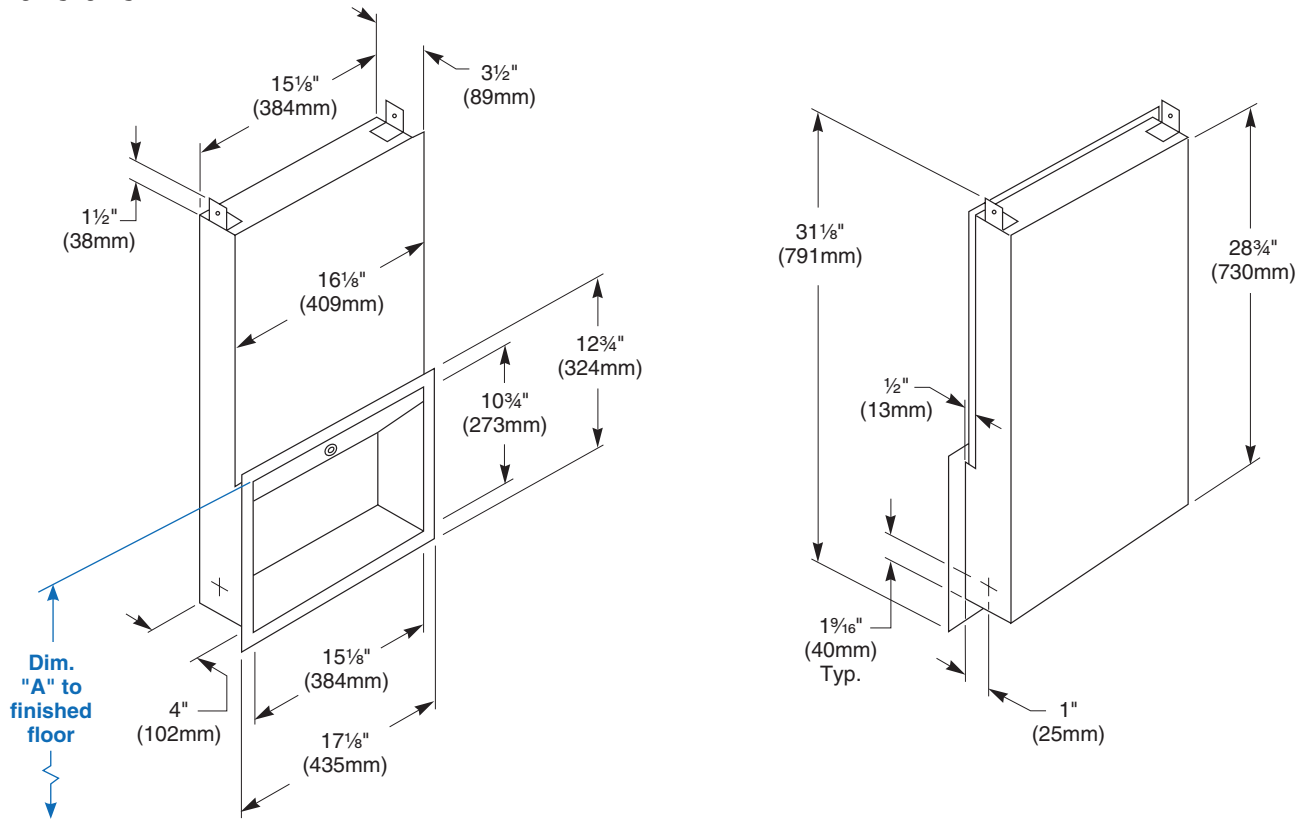

Installation

Verify all rough-in dimensions prior to installation. Requires rough wall opening 15½"W x 30¼"H x 4"D. Install cabinet prior to installation of wall surface or mirror. Secure to framing with mounting screws (included) at holes provided. Shim at screw points as required.

Guide Specification

Recessed multi-purpose unit (for behind wall or mirror installation) consisting of recessed towel dispenser and shelf and shall be fabricated of stainless steel with exposed surfaces in satin finish. Towel dispenser with piano hinge and tumbler lock. Towel dispenser capacity 800 multi-fold or 600 C-fold towels.

Overall dimensions: 17½"W x 31½"H x 4"D.

ADA Compliant

- ☑ Consult local and national accessibility codes for proper installation guidelines.
- ☑ Conformity and compliance to local and national codes is the responsibility of the installer.

Washroom Accessories
Document No. 8035

Dimensions

Dim. "A" Key Surface:	For Dim. "A"	Top of Rough Wall Opening	Bottom of Rough Wall Opening
Paper towel top of opening to finished floor	48" (1219mm)	67" (1702mm)	35 ⁷ / ₈ " (911mm)
	45" (1143mm)	64" (1626mm)	32 ⁷ / ₈ " (835mm)
	42" (1067mm)	61" (1549mm)	29 ⁷ / ₈ " (759mm)
	40" (1016mm)	59" (1499mm)	27 ⁷ / ₈ " (708mm)
Rough wall opening:			
Recessed:	15 ⁵ / ₈ " (397mm) Wide x 31 ¹ / ₈ " (791mm) High x 4" (102mm) Deep		