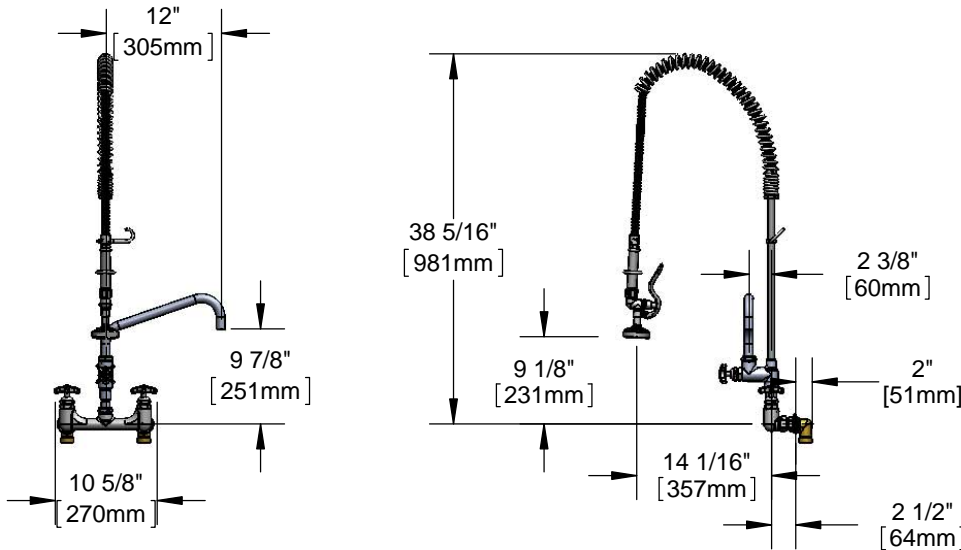

Big-Flo Pre-Rinse Units

B-0287

TAG:

EasyInstall

Big-Flo Pre-Rinse Unit

Architect/Engineering Specifications:

8" wall mount large flow mixing faucet with polished chrome plated brass body, add-on faucet with compression spindle and 4-arm handle, 12" plain end swing nozzle, 18" riser, 44" flexible stainless steel hose with heat resistant handle, 1.42 GPM spray valve, compression spindles, 4-arm handles, 3/4" NPT female inlet elbows, check valves in body, spray valve holder and overhead spring. Certified to ASME A112.18.1/CSA B125.1, NSF 61-Section 9 and NSF 372. EPAAct 2005 compliant.

Job Name _____
 Model Specified _____ Quantity _____
 Variations Specified _____
 Date _____

Features & Benefits:

- 8" wall mount Big-Flo mixing faucet w/ polished chrome plated brass body
- EasyInstall add-on Big-Flo faucet w/ polished chrome plated brass body
- 12" Big-Flo plain end swing nozzle
- 18" rigid riser
- 44" flexible stainless steel hose w/ heat resistant gray handle and hold down ring
- 1.42 GPM spray valve
- Big-Flo compression spindles
- 4-arm handles w/ color coded indexes
- 3/4" NPT female eccentric inlets with Ø 2" flanges with 3/4" NPT female inlet elbows
- Adjustable centers from 7 3/4" to 8 1/4"
- Check valves in body to prevent cross flow of water
- Material: Polished chrome plated brass body, add-on faucet body, tubular spout, riser & spray valve body, stainless steel hose, and chrome plated metal handles

Product Compliance:

- ASME A112.18.1 / CSA B125.1
- NSF 61 - Section 9
- NSF 372 (Low Lead Content)
- EPAAct 2005 (PRSV)

Warranty: Three Year (Limited)

Performance Data:

- Pressure: 20 - 125 psi
- Temperature: 40°F - 140°F
- Flow Rate:
 - Spray Valve: 1.42 GPM @ 60 psi
 - Add-On Faucet: 29.55 GPM @ 60 psi