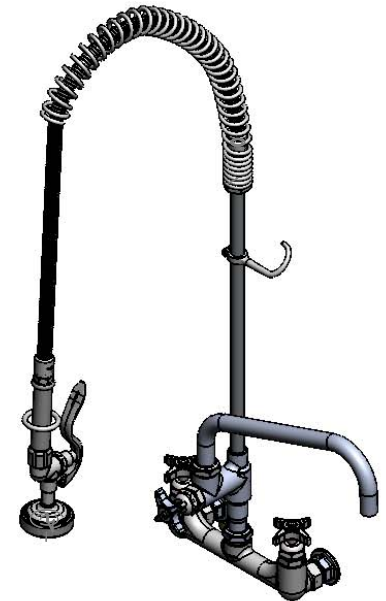

Big-Flo Pre-Rinse Units

B-0287

TAG:

EasyInstall

Big-Flo Pre-Rinse Unit

Architect/Engineering Specifications:

8" wall mount large flow mixing faucet with polished chrome plated brass body, add-on faucet with compression spindle and 4-arm handle, 12" plain end swing nozzle, 18" riser, 44" flexible stainless steel hose with heat resistant handle, 1.42 GPM spray valve, compression spindles, 4-arm handles, 3/4" NPT female inlet elbows, check valves in body, spray valve holder and overhead spring. Certified to ASME A112.18.1/CSA B125.1, NSF 61-Section 9 and NSF 372. EPAAct 2005 compliant.

Job Name _____
 Model Specified _____ Quantity _____
 Variations Specified _____
 Date _____

Features & Benefits:

- 8" wall mount Big-Flo mixing faucet w/ polished chrome plated brass body
- EasyInstall add-on Big-Flo faucet w/ polished chrome plated brass body
- 12" Big-Flo plain end swing nozzle
- 18" rigid riser
- 44" flexible stainless steel hose w/ heat resistant gray handle and hold down ring
- 1.42 GPM spray valve
- Big-Flo compression spindles
- 4-arm handles w/ color coded indexes
- 3/4" NPT female eccentric inlets with Ø 2" flanges with 3/4" NPT female inlet elbows
- Adjustable centers from 7 3/4" to 8 1/4"
- Check valves in body to prevent cross flow of water
- Material: Polished chrome plated brass body, add-on faucet body, tubular spout, riser & spray valve body, stainless steel hose, and chrome plated metal handles

Product Compliance:

- ASME A112.18.1 / CSA B125.1
- NSF 61 - Section 9
- NSF 372 (Low Lead Content)
- EPAAct 2005 (PRSV)

Warranty: Three Year (Limited)

Performance Data:

- Pressure: 20 - 125 psi
- Temperature: 40°F - 140°F
- Flow Rate:
 - Spray Valve: 1.42 GPM @ 60 psi
 - Add-On Faucet: 29.55 GPM @ 60 psi