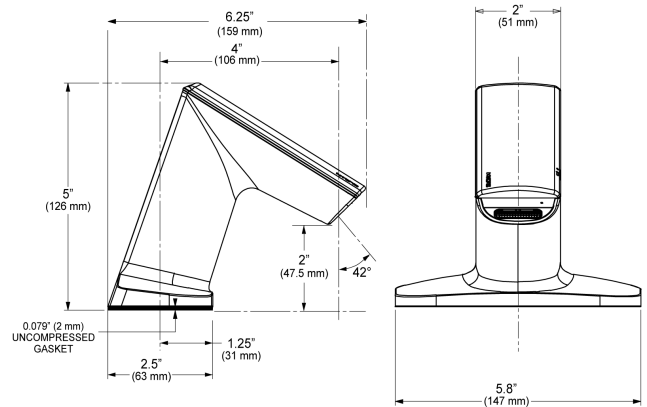

FEATURES

Commercial Grade, ADA Compliant, Electronic, Sensor-Activated, Die-Cast Metal Hand Washing Faucet with the following features:

- Solenoid housed in removable carrier that includes supply strainer
- Integral water supply shut off
- Supply strainer serviceable from above deck
- Vandal resistant spray insert, key housed inside faucet body
- All electronics sealed to IP-77
- Gold plated electrical contacts
- Above deck individual diagnostic indicators for battery life, solenoid condition, and power-up mode
- Flexible, high pressure supply hoses, 3/8" compression connections
- Bi-stable magnetic solenoid
- Four (4) "AA" alkaline batteries
- Double infrared sensors with automatic setting feature
- Integral 4-inch base
- Includes all mounting hardware
- Line Purge mode, eliminates stagnant water
- Standard Bowed Crown
- Buy America Act (BAA) Compliant

VIDEOS

- BASYS® Faucet Installation and Features

DOWNLOADS

- [EFX 3Xx/6Xx Active IR Installation Instructions](#)
- [EFX 3Xx/6Xx Active IR (SP) Installation Instructions](#)
- [EFX 3Xx/6Xx Capacitance Installation Instructions](#)
- [EFX 3Xx/6Xx Installation Instructions](#)
- [Trim Plates Repair and Maintenance Guide](#)
- [IR FAQs Repair and Maintenance Guide](#)

COMPLIANCES & CERTIFICATIONS

(ADA Compliant, UL Certified, CEC Compliant, CalGreen Compliant, GPC 0.25 or less, BAA Compliant, cUPC Low Lead Compliant)

NOTES

All information contained within this document subject to change without notice.

Looking for other variations of the EFX-600 product? [View the general spec sheet with all options.](#)

[Find a matching soap dispenser](#) for this faucet.

[Find a compatible sink](#) for this faucet.

WARRANTY

3 Year