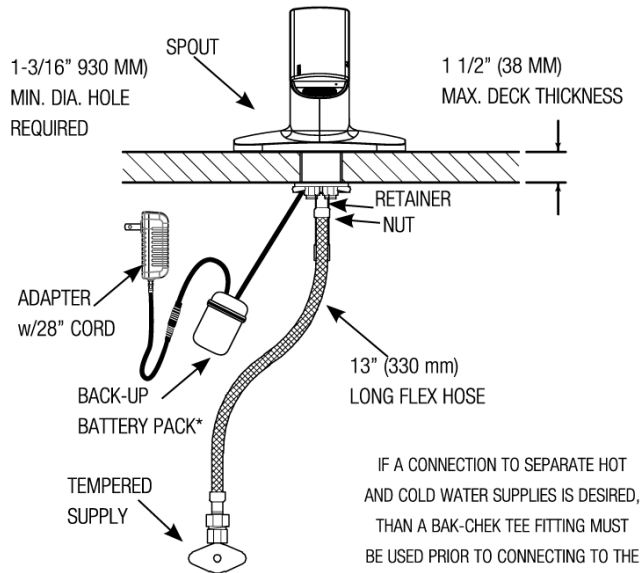

- IR FAQs SP Repair and Maintenance Guide
- EFX-6XX Repair and Maintenance Guide
- EFX-6XX IR Repair and Maintenance Guide
- Additional Downloads

ROUGH-IN

EFX-600.X0X.0000. Faucet
with hot and cold water supply