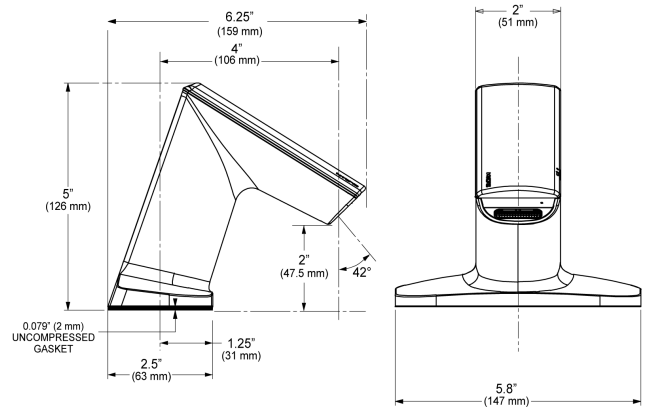

FEATURES

Commercial Grade, ADA Compliant, Electronic, Sensor-Activated, Die-Cast Metal Hand Washing Faucet with the following features:

- Solenoid housed in removable carrier that includes supply strainer
- Integral water supply shut off
- Supply strainer serviceable from above deck
- Vandal resistant spray insert, key housed inside faucet body
- All electronics sealed to IP-67
- Gold plated electrical contacts
- Above deck individual diagnostic indicators for battery life, solenoid condition, and power-up mode
- Flexible, high pressure supply hoses, 3/8" compression connections
- Bi-stable magnetic solenoid
- Four (4) "AA" alkaline batteries
- Double infrared sensors with automatic setting feature
- Integral 4-inch base
- Includes all mounting hardware
- Line Purge mode, eliminates stagnant water
- Standard Bowed Crown

VIDEOS

- BASYS® Faucet Installation and Features

DOWNLOADS

- [EFX 3Xx/6Xx Active IR Installation Instructions](#)
- [EFX 3Xx/6Xx Active IR (SP) Installation Instructions](#)
- [EFX 3Xx/6Xx Capacitance Installation Instructions](#)
- [EFX 3Xx/6Xx Installation Instructions](#)
- [Trim Plates Repair and Maintenance Guide](#)
- [IR FAQs Repair and Maintenance Guide](#)
- [IR FAQs SP Repair and Maintenance Guide](#)
- [EFX-6XX Repair and Maintenance Guide](#)

COMPLIANCES & CERTIFICATIONS

(ADA Compliant, UL Certified, CEC Compliant, cUPC Low Lead Compliant)

NOTES

All information contained within this document subject to change without notice.

Looking for other variations of the EFX-600 product? [View the general spec sheet with all options.](#)

[Find a matching soap dispenser](#) for this faucet.

[Find a compatible sink](#) for this faucet.

WARRANTY

3 Year