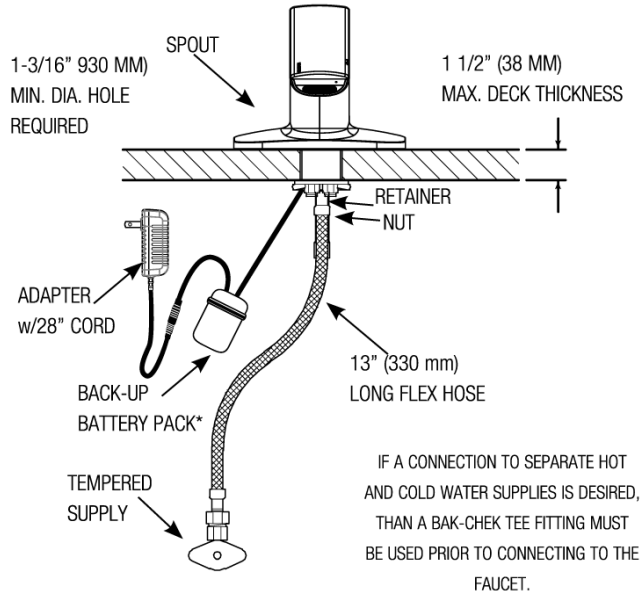

- [EFX-6XX IR Repair and Maintenance Guide](#)
- [Additional Downloads](#)

ROUGH-IN

EFX-600.X0X.0000. Faucet
with hot and cold water supply