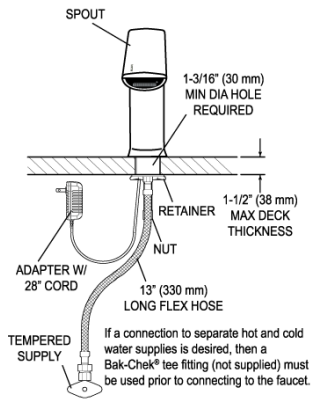

CODE NUMBER

3324441

DESCRIPTION

4" Trim Plate, Plug Adapter Power Supply, Integrated Side Mixer, Polished Chrome Finish, 1.5 gpm, Multi-Laminar Spray, Infrared Sensor, BASYS® Hardwired-Powered Deck-Mounted Mid Body Faucet.

[Find a matching soap dispenser](#) for this faucet.

[Find a compatible sink](#) for this faucet.

- [Trim Plates Repair and Maintenance Guide](#)
- [IR FAQs Repair and Maintenance Guide](#)
- [IR FAQs SP Repair and Maintenance Guide](#)
- [EFX-2XX Repair and Maintenance Guide](#)
- [Additional Downloads](#)

WARRANTY

3 Year

ROUGH-IN

EFX-200.00X.0X1X Faucet
with Single Line Water Supply

EFX-200.50X.0X1X Faucet
with Hot & Cold Water Supply

Electrical Connection for up to 6 Faucets
Can combine up to six (6) faucets using one adapter