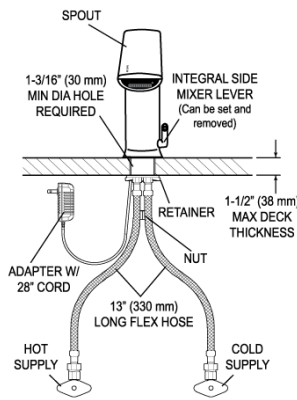

CODE NUMBER

3324441

DESCRIPTION

4" Trim Plate, Plug Adapter Power Supply, Integrated Side Mixer, Polished Chrome Finish, 1.5 gpm, Multi-Laminar Spray, Infrared Sensor, BASYS® Hardwired-Powered Deck-Mounted Mid Body Faucet.

DETAILS

- Flow Rate: 1.5 gpm (6 Lpm) (1.5GPM)
- Spray Type: Multi-Laminar (MLM)
- Sensor Type: Infrared (IR)
- Mounting Type: Single Hole
- Trim Plate: 4" (102mm) (4)
- Power Supply: Plug Adapter (PLG)
- Temperature Mixer: Integrated Side Mixer (ISM)
- Finish: Polished Chrome (CP)
- Factory Default Timeout: 10s
- Factory Default GPC: 0.75

[Find a matching soap dispenser](#) for this faucet.

[Find a compatible sink](#) for this faucet.

- [Trim Plates Repair and Maintenance Guide](#)
- [IR FAQs Repair and Maintenance Guide](#)
- [IR FAQs SP Repair and Maintenance Guide](#)
- [EFX-2XX Repair and Maintenance Guide](#)
- [Additional Downloads](#)

WARRANTY

3 Year

ROUGH-IN

EFX-200.00X.0X1X Faucet
with Single Line Water Supply

EFX-200.50X.0X1X Faucet
with Hot & Cold Water Supply

Electrical Connection for up to 6 Faucets
Can combine up to six (6) faucets using one adapter