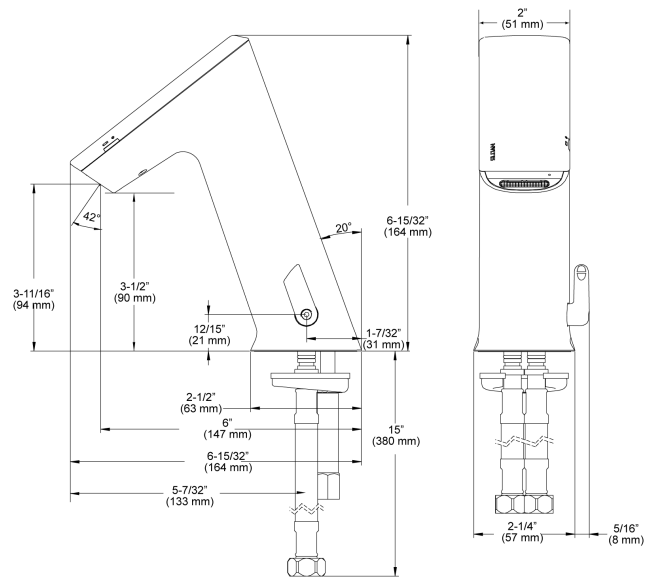

FEATURES

Commercial Grade, ADA Compliant, Electronic, Sensor-Activated, Die-Cast Metal Hand Washing Faucet with the following features:

- One tool service
- All wetted components to be stainless steel, engineered thermoplastic, EPDM, and copper or copper alloy
- Solenoid housed in removable carrier that includes supply strainer
- Integral water supply shut off
- Supply strainer serviceable from above deck
- Vandal resistant spray insert, key housed inside faucet body
- All electronics sealed to IP-151
- Gold plated electrical contacts
- Above deck individual diagnostic indicators for battery life, solenoid condition, and power up mode
- Flexible, high pressure supply hoses, 3/8" compression connections
- Bi-stable magnetic solenoid
- Four (4) "AA" alkaline batteries
- Double infrared sensors with automatic setting feature Includes all mounting hardware
- Line purge mode, eliminates stagnant water
- Adjustable time-outs
- Standard Bowed Crown

VIDEOS

- BASYS® Faucet Installation and Features
- BASYS® Faucet Installation Mid Height Model

DOWNLOADS

- [EFX 1Xx/2Xx Installation Instructions](#)
- [EFX 1Xx/2Xx (SP) Installation Instructions](#)
- [EFX 1Xx/2Xx Caddy Replacement Installation Instructions](#)

COMPLIANCES & CERTIFICATIONS

(ADA Compliant, UL Certified, CEC Compliant, cUPC Low Lead Compliant)

NOTES

All information contained within this document subject to change without notice.

Looking for other variations of the EFX-200 product? [View the general spec sheet with all options.](#)

[Find a matching soap dispenser](#) for this faucet.

[Find a compatible sink](#) for this faucet.