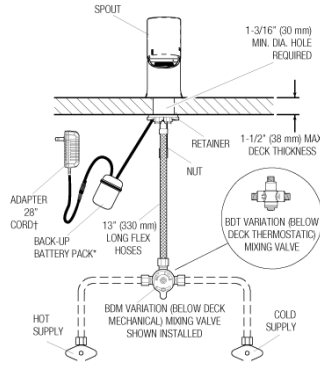

3 Year

- [EFX-3XX \(Capacitance\) Repair and Maintenance Guide](#)
- [Additional Downloads](#)

ROUGH-IN

EFX-300.00X.0X1X Faucet
with Single Line Water Supply

EFX-300.50X.0X1X Faucet
with Hot & Cold Water Supply

EFX-300.X0X.0X1X Faucet
with Hot & Cold Water Supply

Electrical Connection for up to 6 Faucets
Can combine up to six (6) faucets using one adapter