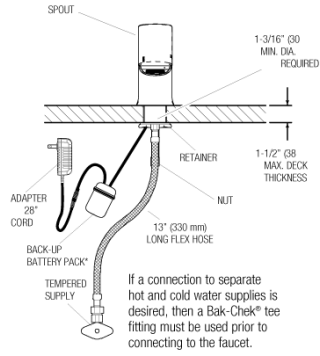

- [EFX-3XX (Capacitance) Repair and Maintenance Guide](#)
- [Additional Downloads](#)

ROUGH-IN

EFX-300.00X.0X1X Faucet
with Single Line Water Supply