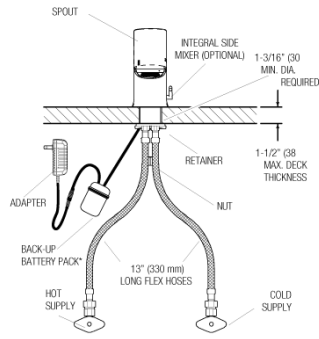

3 Year

- [EFX-3XX \(Capacitance\) Repair and Maintenance Guide](#)
- [Additional Downloads](#)

ROUGH-IN

EFX-300.00X.0X1X Faucet
with Single Line Water Supply

EFX-300.50X.0X1X Faucet
with Hot & Cold Water Supply

EFX-300.X0X.0X1X Faucet
with Hot & Cold Water Supply

Electrical Connection for up to 6 Faucets
Can combine up to six (6) faucets using one adapter