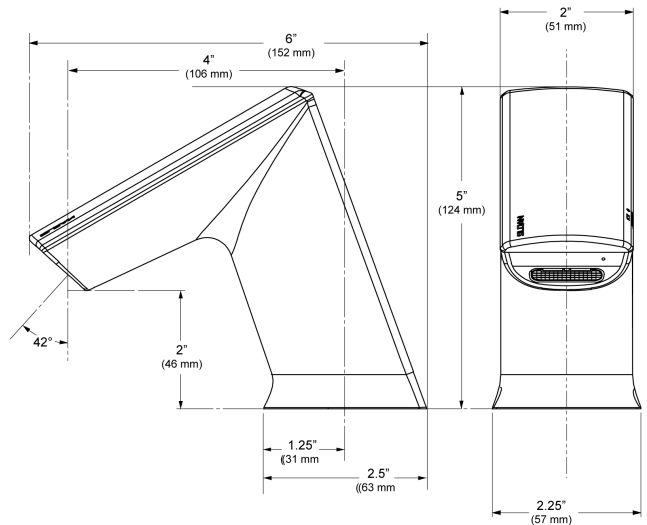

FEATURES

Commercial Grade, ADA Compliant, Electronic, Sensor-Activated, Die-Cast Metal Hand Washing Faucet with the following features:

- One tool service
- Solenoid housed in removable carrier that includes supply strainer
- Integral water supply shut off
- Vandal resistant spray insert, key housed inside faucet body
- All electronics sealed to IP-72
- Gold plated electrical contacts
- Above deck individual diagnostic indicators for battery life, solenoid condition, and power-up mode
- Flexible, high pressure supply hose, 3/8" compression connections
- Bi-stable magnetic solenoid
- Four (4) "AA" alkaline batteries
- Double infrared sensors with automatic setting feature
- Includes all mounting hardware
- Standard Bowed Crown

VIDEOS

- BASYS® Faucet Installation and Features
- BASYS® Faucet Installation Low Height Model

DOWNLOADS

- [EFX 3Xx/6Xx Active IR Installation Instructions](#)
- [EFX 3Xx/6Xx Active IR (SP) Installation Instructions](#)
- [EFX 3Xx/6Xx (SP) Installation Instructions](#)
- [EFX 3Xx/6Xx Capacitance Installation Instructions](#)
- [Trim Plates Repair and Maintenance Guide](#)
- [IR FAQs Repair and Maintenance Guide](#)
- [IR FAQs SP Repair and Maintenance Guide](#)
- [BASYS EFX-300 Series IR Repair and Maintenance Guide](#)

COMPLIANCES & CERTIFICATIONS

(ADA Compliant, UL Certified, CEC Compliant, CalGreen Compliant, GPC 0.25 or less, cUPC Low Lead Compliant)

NOTES

All information contained within this document subject to change without notice.

Looking for other variations of the EFX-300 product? [View the general spec sheet with all options.](#)

[Find a matching soap dispenser](#) for this faucet.

[Find a compatible sink](#) for this faucet.

WARRANTY

3 Year