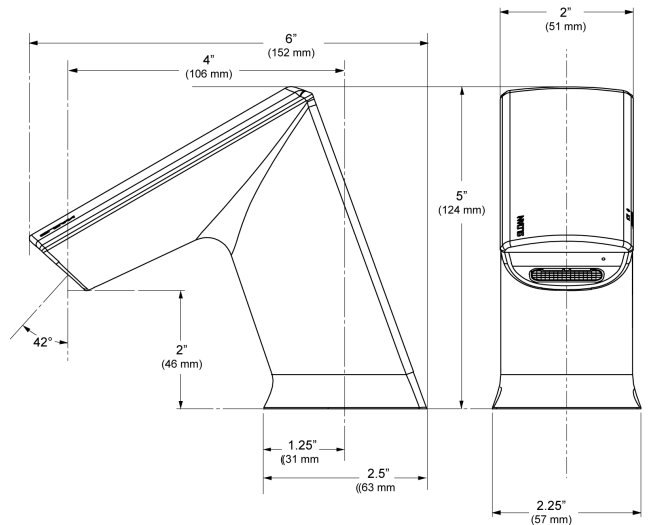

FEATURES

Commercial Grade, ADA Compliant, Electronic, Sensor-Activated, Die-Cast Metal Hand Washing Faucet with the following features:

- One tool service
- Solenoid housed in removable carrier that includes supply strainer
- Integral water supply shut off
- Vandal resistant spray insert, key housed inside faucet body
- All electronics sealed to IP-73
- Gold plated electrical contacts
- Above deck individual diagnostic indicators for battery life, solenoid condition, and power-up mode
- Flexible, high pressure supply hose, 3/8" compression connections
- Bi-stable magnetic solenoid
- Four (4) "AA" alkaline batteries
- Double infrared sensors with automatic setting feature
- Includes all mounting hardware
- Standard Bowed Crown

VIDEOS

- BASYS® Faucet Installation and Features
- BASYS® Faucet Installation Low Height Model

DOWNLOADS

- [EFX 3Xx/6Xx Active IR Installation Instructions](#)
- [EFX 3Xx/6Xx Active IR (SP) Installation Instructions](#)
- [EFX 3Xx/6Xx (SP) Installation Instructions](#)
- [EFX 3Xx/6Xx Capacitance Installation Instructions](#)
- [Trim Plates Repair and Maintenance Guide](#)
- [IR FAQs Repair and Maintenance Guide](#)
- [IR FAQs SP Repair and Maintenance Guide](#)
- [BASYS EFX-300 Series IR Repair and Maintenance Guide](#)

COMPLIANCES & CERTIFICATIONS

(ADA Compliant, UL Certified, CEC Compliant, cUPC Low Lead Compliant)

NOTES

All information contained within this document subject to change without notice.

Looking for other variations of the EFX-300 product? [View the general spec sheet with all options.](#)

[Find a matching soap dispenser](#) for this faucet.

[Find a compatible sink](#) for this faucet.

WARRANTY

3 Year