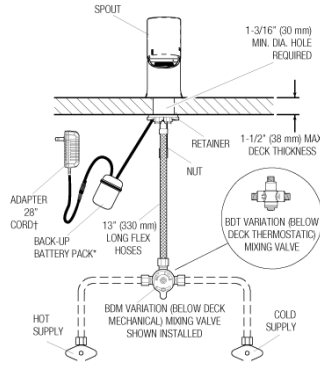

CODE NUMBER

3324379

DESCRIPTION

Hardwired Less Plug Power Supply, Below Deck Thermostatic Mixing Valve, Polished Chrome Finish, 1.5 gpm, Aerated Spray, Infrared Sensor, BASYS® Hardwired-Powered Deck-Mounted Low Body Faucet.

VIDEOS

- BASYS® Faucet Installation and Features
- BASYS® Faucet Installation Low Height Model

DOWNLOADS

- [EFX 3Xx/6Xx Active IR Installation Instructions](#)
- [EFX 3Xx/6Xx Active IR \(SP\) Installation Instructions](#)
- [EFX 3Xx/6Xx \(SP\) Installation Instructions](#)
- [EFX 3Xx/6Xx Capacitance Installation Instructions](#)
- [Trim Plates Repair and Maintenance Guide](#)
- [IR FAQs Repair and Maintenance Guide](#)
- [IR FAQs SP Repair and Maintenance Guide](#)
- [BASYS EFX-300 Series IR Repair and Maintenance Guide](#)

[Find a matching soap dispenser](#) for this faucet.

[Find a compatible sink](#) for this faucet.

WARRANTY

3 Year

- EFX-3XX (Capacitance) Repair and Maintenance Guide
- Additional Downloads

ROUGH-IN

EFX-300.00X.0X1X Faucet
with Single Line Water Supply

EFX-300.50X.0X1X Faucet
with Hot & Cold Water Supply

EFX-300.X0X.0X1X Faucet
with Hot & Cold Water Supply

Electrical Connection for up to 6 Faucets
Can combine up to six (6) faucets using one adapter