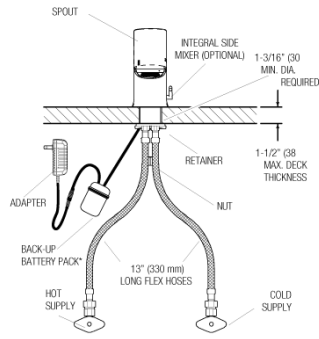

[Find a matching soap dispenser](#) for this faucet.

[Find a compatible sink](#) for this faucet.

WARRANTY

3 Year

- EFX-3XX (Capacitance) Repair and Maintenance Guide
- Additional Downloads

ROUGH-IN

EFX-300.00X.0X1X Faucet
with Single Line Water Supply

EFX-300.50X.0X1X Faucet
with Hot & Cold Water Supply

EFX-300.X0X.0X1X Faucet
with Hot & Cold Water Supply

Electrical Connection for up to 6 Faucets
Can combine up to six (6) faucets using one adapter