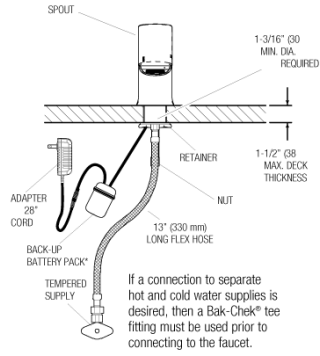

CODE NUMBER

3324379

DESCRIPTION

Hardwired Less Plug Power Supply, Below Deck Thermostatic Mixing Valve, Polished Chrome Finish, 1.5 gpm, Aerated Spray, Infrared Sensor, BASYS® Hardwired-Powered Deck-Mounted Low Body Faucet.

[Find a matching soap dispenser](#) for this faucet.

[Find a compatible sink](#) for this faucet.

WARRANTY

3 Year

- EFX-3XX (Capacitance) Repair and Maintenance Guide
- Additional Downloads

ROUGH-IN

EFX-300.00X.0X1X Faucet
with Single Line Water Supply

EFX-300.50X.0X1X Faucet
with Hot & Cold Water Supply

EFX-300.X0X.0X1X Faucet
with Hot & Cold Water Supply

Electrical Connection for up to 6 Faucets
Can combine up to six (6) faucets using one adapter