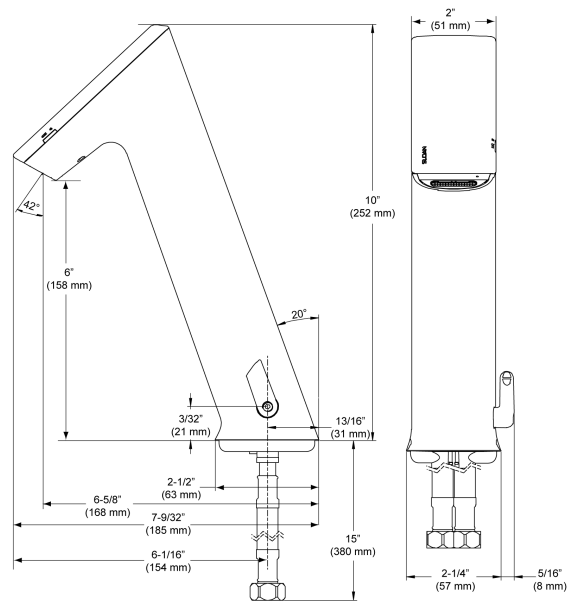

FEATURES

Commercial Grade, ADA Compliant, Electronic, Sensor-Activated, Die-Cast Metal Hand Washing Faucet with the following features:

- One tool service
- All wetted components to be stainless steel, engineered thermoplastic, EPDM, and copper or copper alloy
- Solenoid housed in removable carrier that includes supply strainer
- Integral water supply shut off
- Supply strainer serviceable from above deck
- Vandal resistant spray insert, key housed inside faucet body
- All electronics sealed to IP-124
- Gold plated electrical contacts
- Above deck individual diagnostic indicators for battery life, solenoid condition, and power up mode
- Flexible, high pressure supply hoses, 3/8" compression connections
- Bi-stable magnetic solenoid
- Four (4) "AA" alkaline batteries
- Double infrared sensors with automatic setting feature Includes all mounting hardware
- Line purge mode, eliminates stagnant water
- Adjustable time-outs
- Standard Bowed Crown

VIDEOS

- BASYS® Faucet Installation and Features

DOWNLOADS

- [EFX 1Xx/2Xx Installation Instructions](#)
- [EFX 1Xx/2Xx (SP) Installation Instructions](#)
- [EFX 1Xx/2Xx Caddy Replacement Installation Instructions](#)
- [EFX-1XX Repair and Maintenance Guide](#)
- [Trim Plates Repair and Maintenance Guide](#)

COMPLIANCES & CERTIFICATIONS

(ADA Compliant, UL Certified, CEC Compliant, cUPC Low Lead Compliant)

NOTES

All information contained within this document subject to change without notice.

Looking for other variations of the EFX-180 product? [View the general spec sheet with all options.](#)

[Find a matching soap dispenser](#) for this faucet.

[Find a compatible sink](#) for this faucet.

WARRANTY

3 Year