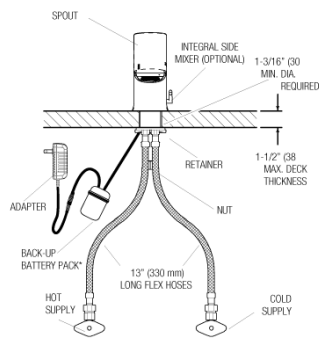

3 Year

- [BASYS EFX-300 Series IR Repair and Maintenance Guide](#)
- [EFX-3XX \(Capacitance\) Repair and Maintenance Guide](#)
- [Additional Downloads](#)

**ROUGH-IN**

**EFX-300.00X.0X1X Faucet**  
with Single Line Water Supply

**EFX-300.50X.0X1X Faucet**  
with Hot & Cold Water Supply

**EFX-300.X0X.0X1X Faucet**  
with Hot & Cold Water Supply

**Electrical Connection for up to 6 Faucets**  
Can combine up to six (6) faucets using one adapter