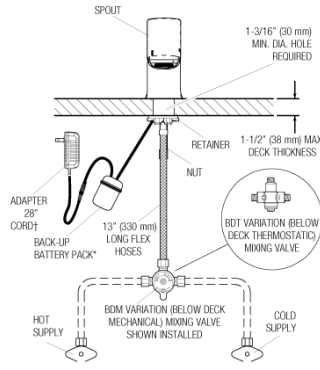

3 Year

- [BASYS EFX-300 Series IR Repair and Maintenance Guide](#)
- [EFX-3XX \(Capacitance\) Repair and Maintenance Guide](#)
- [Additional Downloads](#)

**ROUGH-IN**

**EFX-300.00X.0X1X Faucet**  
with Single Line Water Supply

**EFX-300.50X.0X1X Faucet**  
with Hot & Cold Water Supply

**EFX-300.X0X.0X1X Faucet**  
with Hot & Cold Water Supply

**Electrical Connection for up to 6 Faucets**  
Can combine up to six (6) faucets using one adapter