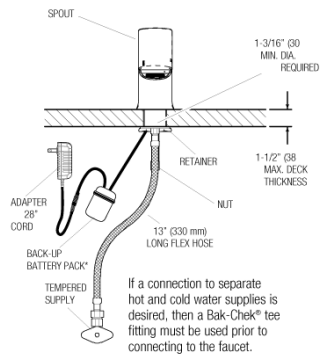

- [BASYS EFX-300 Series IR Repair and Maintenance Guide](#)
- [EFX-3XX (Capacitance) Repair and Maintenance Guide](#)
- [Additional Downloads](#)

ROUGH-IN

EFX-300.00X.0X1X Faucet
with Single Line Water Supply