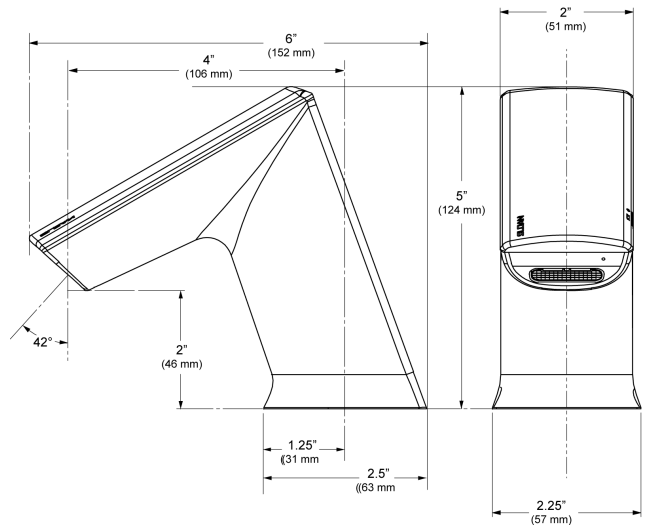

FEATURES

Commercial Grade, ADA Compliant, Electronic, Sensor-Activated, Die-Cast Metal Hand Washing Faucet with the following features:

- One tool service
- Solenoid housed in removable carrier that includes supply strainer
- Integral water supply shut off
- Vandal resistant spray insert, key housed inside faucet body
- All electronics sealed to IP-97
- Gold plated electrical contacts
- Above deck individual diagnostic indicators for battery life, solenoid condition, and power-up mode
- Flexible, high pressure supply hose, 3/8" compression connections
- Bi-stable magnetic solenoid
- Four (4) "AA" alkaline batteries
- Double infrared sensors with automatic setting feature
- Includes all mounting hardware
- Standard Bowed Crown
- Buy America Act (BAA) Compliant

VIDEOS

- BASYS® Faucet Installation and Features
- BASYS® Faucet Installation Low Height Model

DOWNLOADS

- [EFX 3Xx/6Xx Active IR Installation Instructions](#)
- [EFX 3Xx/6Xx Active IR (SP) Installation Instructions](#)
- [EFX 3Xx/6Xx (SP) Installation Instructions](#)
- [EFX 3Xx/6Xx Capacitance Installation Instructions](#)
- [Trim Plates Repair and Maintenance Guide](#)
- [IR FAQs Repair and Maintenance Guide](#)
- [IR FAQs SP Repair and Maintenance Guide](#)

COMPLIANCES & CERTIFICATIONS

(ADA Compliant, UL Certified, CEC Compliant, BAA Compliant, CUPC Low Lead Compliant)

NOTES

All information contained within this document subject to change without notice.

Looking for other variations of the EFX-300 product? [View the general spec sheet with all options.](#)

[Find a matching soap dispenser](#) for this faucet.

[Find a compatible sink](#) for this faucet.

WARRANTY

3 Year