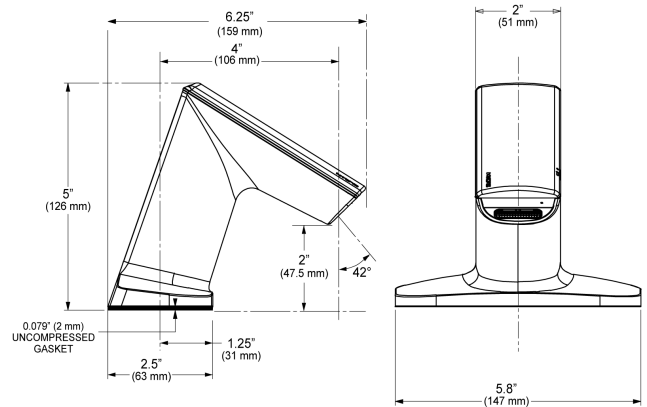

FEATURES

Commercial Grade, ADA Compliant, Electronic, Sensor-Activated, Die-Cast Metal Hand Washing Faucet with the following features:

- Solenoid housed in removable carrier that includes supply strainer
- Integral water supply shut off
- Supply strainer serviceable from above deck
- Vandal resistant spray insert, key housed inside faucet body
- All electronics sealed to IP-91
- Gold plated electrical contacts
- Above deck individual diagnostic indicators for battery life, solenoid condition, and power-up mode
- Flexible, high pressure supply hoses, 3/8" compression connections
- Bi-stable magnetic solenoid
- Four (4) "AA" alkaline batteries
- Double infrared sensors with automatic setting feature
- Integral 4-inch base
- Includes all mounting hardware
- Line Purge mode, eliminates stagnant water
- Standard Bowed Crown

VIDEOS

- BASYS® Faucet Installation and Features

DOWNLOADS

- [EFX 3Xx/6Xx Active IR Installation Instructions](#)
- [EFX 3Xx/6Xx Active IR (SP) Installation Instructions](#)
- [Trim Plates Repair and Maintenance Guide](#)
- [IR FAQs Repair and Maintenance Guide](#)
- [IR FAQs SP Repair and Maintenance Guide](#)
- [EFX-6XX Repair and Maintenance Guide](#)
- [Additional Downloads](#)

COMPLIANCES & CERTIFICATIONS

(ADA Compliant, UL Certified, CEC Compliant, cUPC Low Lead Compliant)

NOTES

All information contained within this document subject to change without notice.

Looking for other variations of the EFX-650 product? [View the general spec sheet with all options.](#)

[Find a matching soap dispenser](#) for this faucet.

[Find a compatible sink](#) for this faucet.

WARRANTY

3 Year