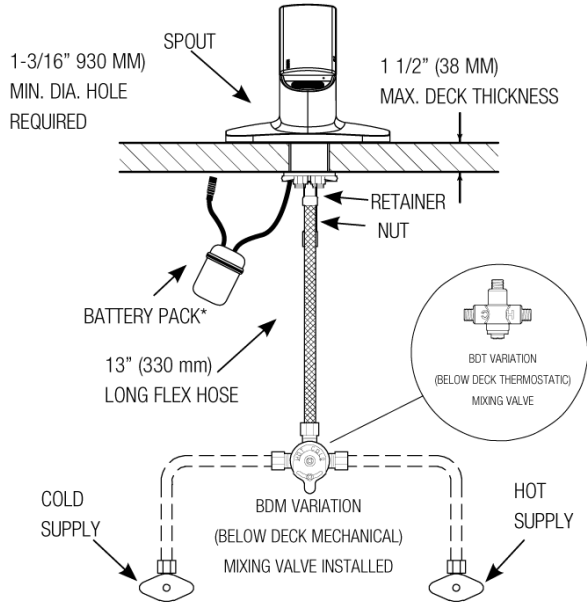

[Find a matching soap dispenser](#) for this faucet.

[Find a compatible sink](#) for this faucet.

WARRANTY

3 Year

ROUGH-IN

EFX-650.X0X.0000. Faucet
 with hot and cold water supply

*One (1) faucet per battery pack

EFX-650.X0X.0000 Faucet
 with single line water supply