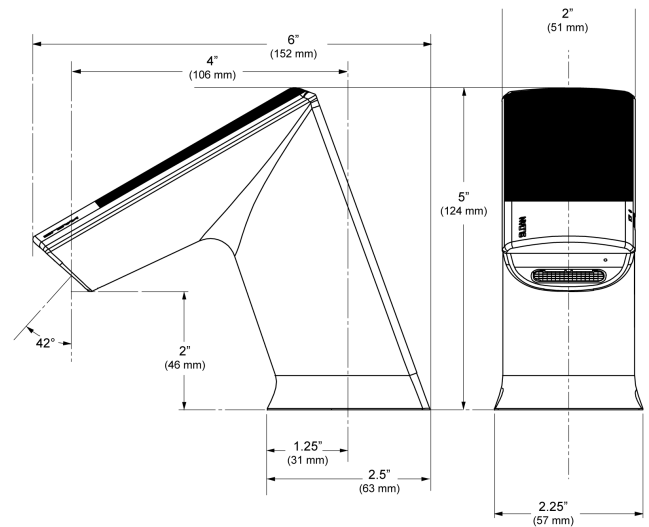

FEATURES

Commercial Grade, ADA Compliant, Electronic, Sensor-Activated, Die-Cast Metal Hand Washing Faucet with the following features:

- One tool service
- Solenoid housed in removable carrier that includes supply strainer
- Integral water supply shut off
- Vandal resistant spray insert, key housed inside faucet body
- All electronics sealed to IP-136
- Gold plated electrical contacts
- Above deck individual diagnostic indicators for battery life, solenoid condition, and power-up mode
- Flexible, high pressure supply hose, 3/8" compression connections
- Bi-stable magnetic solenoid
- Four (4) "AA" alkaline batteries
- Double infrared sensors with automatic setting feature
- Includes all mounting hardware

ELECTRICAL SPECIFICATIONS

- Battery Life: 3 years
- Self-Adjustment Range: 2"-14" (51-356mm)
- Sensor Range: 4"-5" (102-127mm)

VIDEOS

- BASYS® Faucet Installation and Features
- BASYS® Faucet Installation Low Height Model

DOWNLOADS

- [EFX 3Xx/6Xx Active IR Installation Instructions](#)
- [EFX 3Xx/6Xx Active IR (SP) Installation Instructions](#)
- [Trim Plates Repair and Maintenance Guide](#)
- [IR FAQs Repair and Maintenance Guide](#)
- [IR FAQs SP Repair and Maintenance Guide](#)

COMPLIANCES & CERTIFICATIONS

(ADA Compliant, UL Certified, CEC Compliant, cUPC Low Lead Compliant)

NOTES

All information contained within this document subject to change without notice.

Looking for other variations of the EFX-377 product? [View the general spec sheet with all options.](#)

[Find a matching soap dispenser](#) for this faucet.

[Find a compatible sink](#) for this faucet.

WARRANTY

3 Year