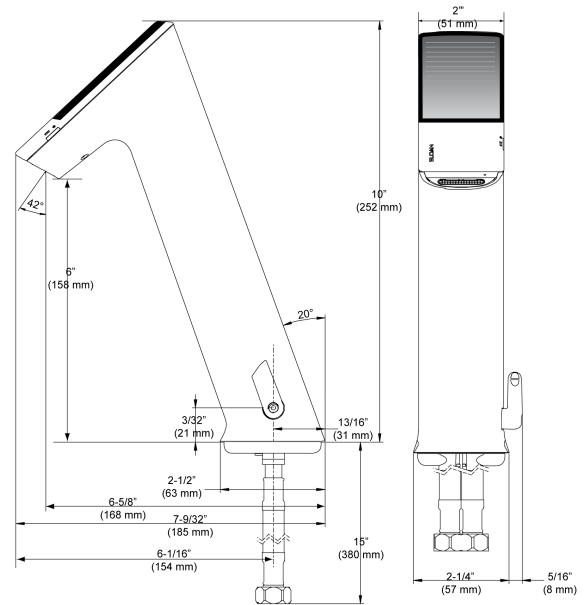

FEATURES

Commercial Grade, ADA Compliant, Electronic, Sensor-Activated, Die-Cast Metal Hand Washing Faucet with the following features:

- One tool service
- All wetted components to be stainless steel, engineered thermoplastic, EPDM, and copper or copper alloy
- Solenoid housed in removable carrier that includes supply strainer
- Integral water supply shut off
- Supply strainer serviceable from above deck
- Vandal resistant spray insert, key housed inside faucet body
- All electronics sealed to IP-115
- Gold plated electrical contacts
- Above deck individual diagnostic indicators for battery life, solenoid condition, and power up mode
- Flexible, high pressure supply hoses, 3/8" compression connections
- Bi-stable magnetic solenoid
- Four (4) "AA" alkaline batteries
- Double infrared sensors with automatic setting feature Includes all mounting hardware
- Line purge mode, eliminates stagnant water
- Adjustable time-outs

VIDEOS

- [BASYS® Faucet Installation and Features](#)

DOWNLOADS

- [EFX 1Xx/2Xx Installation Instructions](#)
- [EFX 1Xx/2Xx (SP) Installation Instructions](#)
- [EFX 1Xx/2Xx Caddy Replacement Installation Instructions](#)
- [IR FAQs Repair and Maintenance Guide](#)
- [IR FAQs SP Repair and Maintenance Guide](#)
- [EFX-1XX Repair and Maintenance Guide](#)
- [Trim Plates Repair and Maintenance Guide](#)

COMPLIANCES & CERTIFICATIONS

(ADA Compliant, UL Certified, CEC Compliant, cUPC Low Lead Compliant)

NOTES

All information contained within this document subject to change without notice.

Looking for other variations of the EFX-177 product? [View the general spec sheet with all options.](#)

[Find a matching soap dispenser](#) for this faucet.
[Find a compatible sink](#) for this faucet.