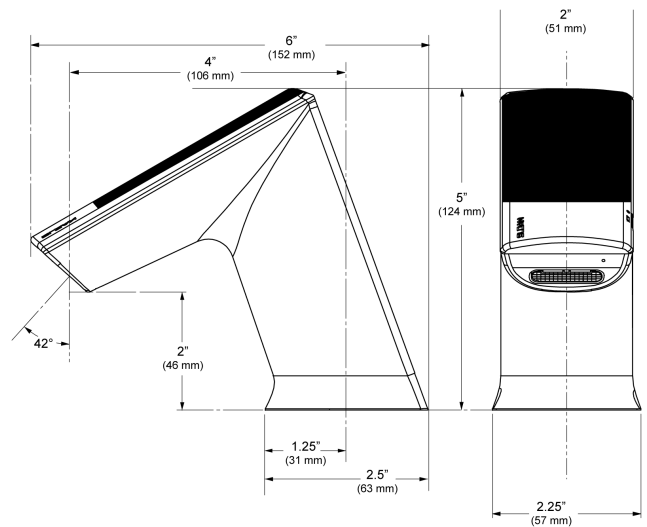

COMPLIANCES & CERTIFICATIONS

(ADA Compliant, UL Certified, CEC Compliant, cUPC Low Lead Compliant)

NOTES

All information contained within this document subject to change without notice.

Looking for other variations of the EFX-377 product? [View the general spec sheet with all options.](#)

[Find a matching soap dispenser](#) for this faucet.

[Find a compatible sink](#) for this faucet.

WARRANTY

3 Year