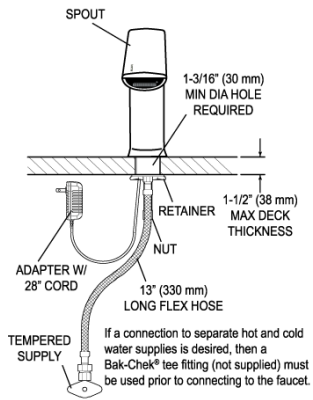

CODE NUMBER

3324239

DESCRIPTION

Hardwired Less Plug Power Supply, Integrated Side Mixer, Polished Chrome Finish, 1.5 gpm, Aerated Spray, Infrared Sensor, BASYS® Hardwired-Powered Deck-Mounted Mid Body Faucet.

[Find a matching soap dispenser](#) for this faucet.

[Find a compatible sink](#) for this faucet.

- Trim Plates Repair and Maintenance Guide
- IR FAQs Repair and Maintenance Guide
- IR FAQs SP Repair and Maintenance Guide
- EFX-2XX Repair and Maintenance Guide
- Additional Downloads

WARRANTY

3 Year

ROUGH-IN

EFX-200.00X.0X1X Faucet
with Single Line Water Supply

EFX-200.50X.0X1X Faucet
with Hot & Cold Water Supply

Electrical Connection for up to 6 Faucets
Can combine up to six (6) faucets using one adapter