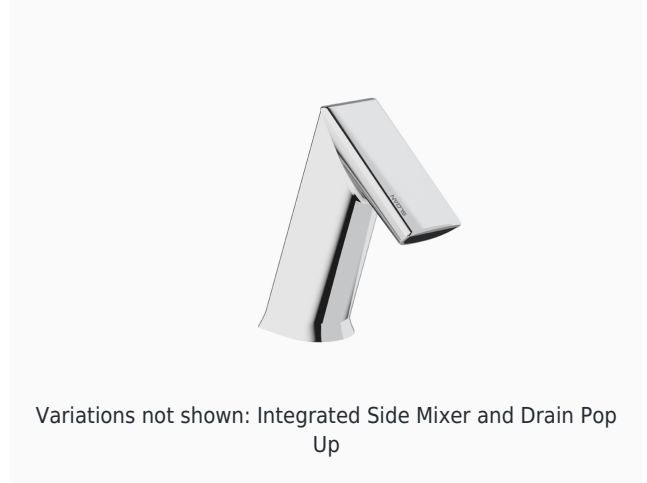

FEATURES

Commercial Grade, ADA Compliant, Electronic, Sensor-Activated, Die-Cast Metal Hand Washing Faucet with the following features:

- One tool service
- All wetted components to be stainless steel, engineered thermoplastic, EPDM, and copper or copper alloy
- Solenoid housed in removable carrier that includes supply strainer
- Integral water supply shut off
- Supply strainer serviceable from above deck
- Vandal resistant spray insert, key housed inside faucet body
- All electronics sealed to IP-147
- Gold plated electrical contacts
- Above deck individual diagnostic indicators for battery life, solenoid condition, and power up mode
- Flexible, high pressure supply hoses, 3/8" compression connections
- Bi-stable magnetic solenoid
- Four (4) "AA" alkaline batteries
- Double infrared sensors with automatic setting feature Includes all mounting hardware
- Line purge mode, eliminates stagnant water
- Adjustable time-outs
- Standard Bowed Crown
- Drain Pop-Up (DPU) included

VIDEOS

- BASYS® Faucet Installation and Features
- BASYS® Faucet Installation Mid Height Model

DOWNLOADS

- [EFX 1Xx/2Xx Installation Instructions](#)
- [EFX 1Xx/2Xx (SP) Installation Instructions](#)
- [EFX 1Xx/2Xx Caddy Replacement Installation Instructions](#)

COMPLIANCES & CERTIFICATIONS

(ADA Compliant, UL Certified, CEC Compliant, cUPC Low Lead Compliant)

NOTES

All information contained within this document subject to change without notice.

Looking for other variations of the EFX-200 product? [View the general spec sheet with all options.](#)

[Find a matching soap dispenser](#) for this faucet.

[Find a compatible sink](#) for this faucet.