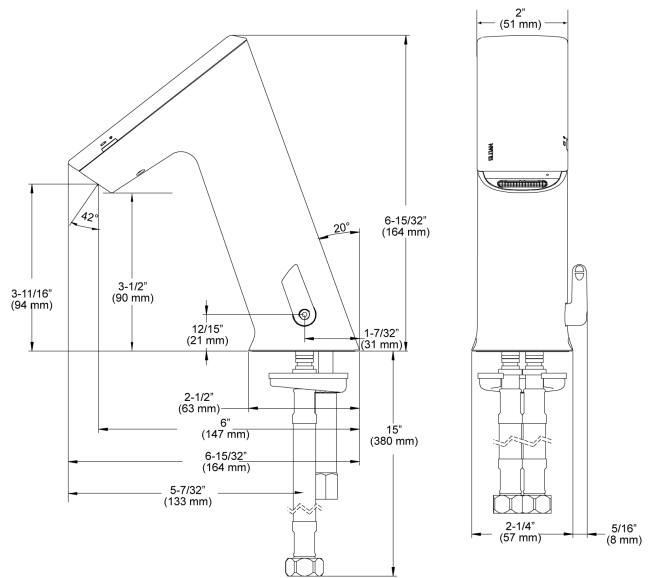

FEATURES

Commercial Grade, ADA Compliant, Electronic, Sensor-Activated, Die-Cast Metal Hand Washing Faucet with the following features:

- One tool service
- All wetted components to be stainless steel, engineered thermoplastic, EPDM, and copper or copper alloy
- Solenoid housed in removable carrier that includes supply strainer
- Integral water supply shut off
- Supply strainer serviceable from above deck
- Vandal resistant spray insert, key housed inside faucet body
- All electronics sealed to IP-147
- Gold plated electrical contacts
- Above deck individual diagnostic indicators for battery life, solenoid condition, and power up mode
- Flexible, high pressure supply hoses, 3/8" compression connections
- Bi-stable magnetic solenoid
- Four (4) "AA" alkaline batteries
- Double infrared sensors with automatic setting feature Includes all mounting hardware
- Line purge mode, eliminates stagnant water
- Adjustable time-outs
- Standard Bowed Crown
- Drain Pop-Up (DPU) included

VIDEOS

- BASYS® Faucet Installation and Features
- BASYS® Faucet Installation Mid Height Model

DOWNLOADS

- [EFX 1Xx/2Xx Installation Instructions](#)
- [EFX 1Xx/2Xx (SP) Installation Instructions](#)
- [EFX 1Xx/2Xx Caddy Replacement Installation Instructions](#)

COMPLIANCES & CERTIFICATIONS

(ADA Compliant, UL Certified, CEC Compliant, cUPC Low Lead Compliant)

NOTES

All information contained within this document subject to change without notice.

Looking for other variations of the EFX-200 product? [View the general spec sheet with all options.](#)

[Find a matching soap dispenser](#) for this faucet.

[Find a compatible sink](#) for this faucet.