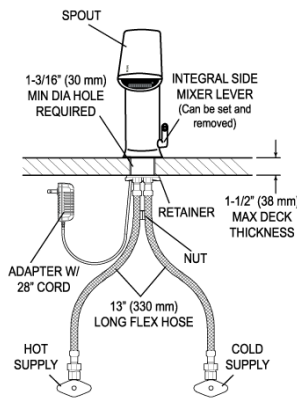

CODE NUMBER

3324239

DESCRIPTION

Hardwired Less Plug Power Supply, Integrated Side Mixer, Polished Chrome Finish, 1.5 gpm, Aerated Spray, Infrared Sensor, BASYS® Hardwired-Powered Deck-Mounted Mid Body Faucet.

[Find a matching soap dispenser](#) for this faucet.

[Find a compatible sink](#) for this faucet.

- Trim Plates Repair and Maintenance Guide
- IR FAQs Repair and Maintenance Guide
- IR FAQs SP Repair and Maintenance Guide
- EFX-2XX Repair and Maintenance Guide
- Additional Downloads

WARRANTY

3 Year

ROUGH-IN

EFX-200.00X.0X1X Faucet
with Single Line Water Supply

EFX-200.50X.0X1X Faucet
with Hot & Cold Water Supply

Electrical Connection for up to 6 Faucets
Can combine up to six (6) faucets using one adapter