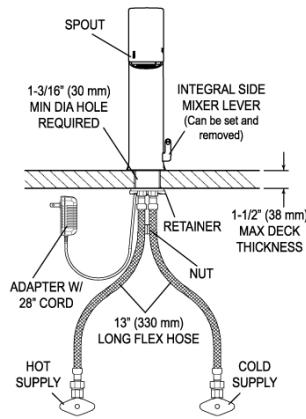

CODE NUMBER

3324216

DESCRIPTION

4" Trim Plate, Plug Adapter Power Supply, Mixer Not Included, Polished Chrome Finish, 1.5 gpm, Aerated Spray, Infrared Sensor, BASYS® Hardwired-Powered Deck-Mounted High Body Faucet.

ELECTRICAL SPECIFICATIONS

- Self-Adjustment Range: 2"-14" (51-356mm)
- Sensor Range: 4"-5" (102-127mm)

VIDEOS

- ▶ BASYS® Faucet Installation and Features

COMPLIANCES & CERTIFICATIONS

(ADA Compliant, UL Certified, CEC Compliant, cUPC Low Lead Compliant)

DOWNLOADS

- [EFX 1Xx/2Xx Installation Instructions](#)
- [EFX 1Xx/2Xx \(SP\) Installation Instructions](#)
- [EFX 1Xx/2Xx Caddy Replacement Installation Instructions](#)
- [IR FAQs Repair and Maintenance Guide](#)
- [IR FAQs SP Repair and Maintenance Guide](#)
- [EFX-1XX Repair and Maintenance Guide](#)
- [Trim Plates Repair and Maintenance Guide](#)
- [Additional Downloads](#)

WARRANTY

3 Year

ROUGH-IN

EFX-100.00X.0X1X Faucet
 with Single Line Water Supply

EFX-100.50X.0X1X Faucet
 with Hot & Cold Water Supply

Electrical Connection for up to 6 Faucets
 Can combine up to six (6) faucets using one adapter