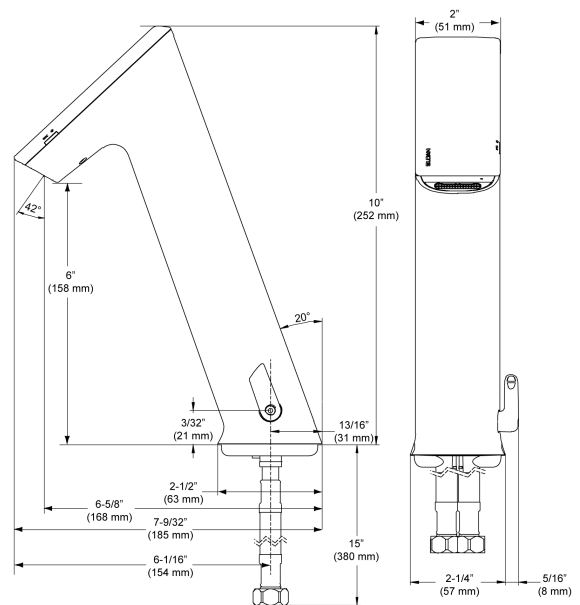

CODE NUMBER

3324216

DESCRIPTION

4" Trim Plate, Plug Adapter Power Supply, Mixer Not Included, Polished Chrome Finish, 1.5 gpm, Aerated Spray, Infrared Sensor, BASYS® Hardwired-Powered Deck-Mounted High Body Faucet.

DETAILS

- Flow Rate: 1.5 gpm (6 Lpm) (1.5GPM)
- Spray Type: Aerated (AER)
- Sensor Type: Infrared (IR)
- Mounting Type: Single Hole
- Trim Plate: 4" (102mm) (4)
- Power Supply: Plug Adapter (PLG)
- Temperature Mixer: Mixer Not Included
- Finish: Polished Chrome (CP)
- Factory Default Timeout: 10s
- Factory Default GPC: 0.75

FEATURES

Commercial Grade, ADA Compliant, Electronic, Sensor-Activated, Die-Cast Metal Hand Washing Faucet with the following features:

- One tool service
- All wetted components to be stainless steel, engineered thermoplastic, EPDM, and copper or copper alloy
- Solenoid housed in removable carrier that includes supply strainer
- Integral water supply shut off
- Supply strainer serviceable from above deck
- Vandal resistant spray insert, key housed inside faucet body
- All electronics sealed to IP-80
- Gold plated electrical contacts
- Above deck individual diagnostic indicators for battery life, solenoid condition, and power up mode
- Flexible, high pressure supply hoses, 3/8" compression connections
- Bi-stable magnetic solenoid
- Four (4) "AA" alkaline batteries
- Double infrared sensors with automatic setting feature Includes all mounting hardware
- Line purge mode, eliminates stagnant water
- Adjustable time-outs
- Standard Bowed Crown

ELECTRICAL SPECIFICATIONS

- Self-Adjustment Range: 2"-14" (51-356mm)
- Sensor Range: 4"-5" (102-127mm)

VIDEOS

- ▶ BASYS® Faucet Installation and Features

COMPLIANCES & CERTIFICATIONS

(ADA Compliant, UL Certified, CEC Compliant, cUPC Low Lead Compliant)