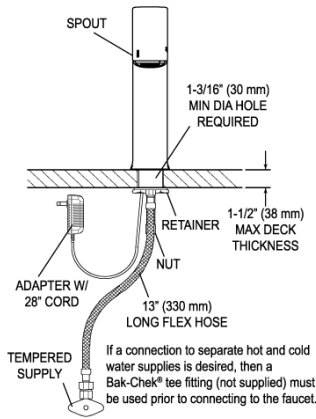

CODE NUMBER

3324216

DESCRIPTION

4" Trim Plate, Plug Adapter Power Supply, Mixer Not Included, Polished Chrome Finish, 1.5 gpm, Aerated Spray, Infrared Sensor, BASYS® Hardwired-Powered Deck-Mounted High Body Faucet.

ELECTRICAL SPECIFICATIONS

- Self-Adjustment Range: 2"-14" (51-356mm)
- Sensor Range: 4"-5" (102-127mm)

VIDEOS

- ▶ BASYS® Faucet Installation and Features

COMPLIANCES & CERTIFICATIONS

(ADA Compliant, UL Certified, CEC Compliant, cUPC Low Lead Compliant)

DOWNLOADS

- [EFX 1Xx/2Xx Installation Instructions](#)
- [EFX 1Xx/2Xx \(SP\) Installation Instructions](#)
- [EFX 1Xx/2Xx Caddy Replacement Installation Instructions](#)
- [IR FAQs Repair and Maintenance Guide](#)
- [IR FAQs SP Repair and Maintenance Guide](#)
- [EFX-1XX Repair and Maintenance Guide](#)
- [Trim Plates Repair and Maintenance Guide](#)
- [Additional Downloads](#)

WARRANTY

3 Year

ROUGH-IN

EFX-100.00X.0X1X Faucet
 with Single Line Water Supply

EFX-100.50X.0X1X Faucet
 with Hot & Cold Water Supply

Electrical Connection for up to 6 Faucets
 Can combine up to six (6) faucets using one adapter