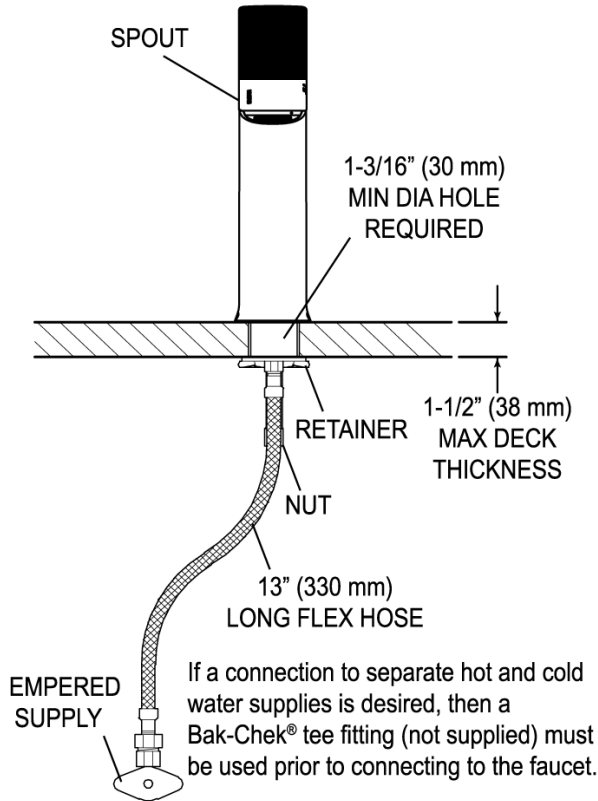

[Find a matching soap dispenser](#) for this faucet.
[Find a compatible sink](#) for this faucet.

- Trim Plates Repair and Maintenance Guide
- Additional Downloads

WARRANTY
 3 Year

ROUGH-IN

EFX-175.00X.0X0X Faucet
 with Single Line Water Supply