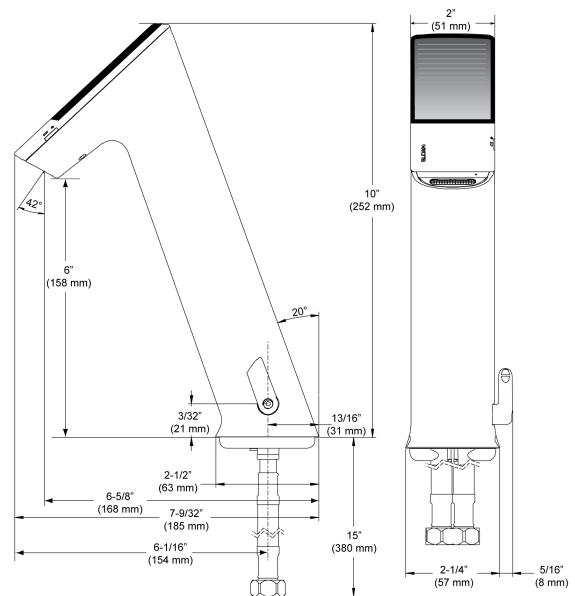

FEATURES

Commercial Grade, ADA Compliant, Electronic, Sensor-Activated, Die-Cast Metal Hand Washing Faucet with the following features:

- One tool service
- All wetted components to be stainless steel, engineered thermoplastic, EPDM, and copper or copper alloy
- Solenoid housed in removable carrier that includes supply strainer
- Integral water supply shut off
- Supply strainer serviceable from above deck
- Vandal resistant spray insert, key housed inside faucet body
- All electronics sealed to IP-104
- Gold plated electrical contacts
- Above deck individual diagnostic indicators for battery life, solenoid condition, and power up mode
- Flexible, high pressure supply hoses, 3/8" compression connections
- Bi-stable magnetic solenoid
- Four (4) "AA" alkaline batteries
- Double infrared sensors with automatic setting feature Includes all mounting hardware
- Line purge mode, eliminates stagnant water
- Adjustable time-outs Included

VIDEOS

- [BASYS® Faucet Installation and Features](#)

DOWNLOADS

- [EFX 1Xx/2Xx Installation Instructions](#)
- [EFX 1Xx/2Xx (SP) Installation Instructions](#)
- [EFX 1Xx/2Xx Caddy Replacement Installation Instructions](#)
- [IR FAQs Repair and Maintenance Guide](#)
- [IR FAQs SP Repair and Maintenance Guide](#)
- [EFX-1XX Repair and Maintenance Guide](#)

COMPLIANCES & CERTIFICATIONS

(ADA Compliant, UL Certified, CEC Compliant, cUPC Low Lead Compliant)

NOTES

All information contained within this document subject to change without notice.

Looking for other variations of the EFX-175 product? [View the general spec sheet with all options.](#)

[Find a matching soap dispenser](#) for this faucet.
[Find a compatible sink](#) for this faucet.