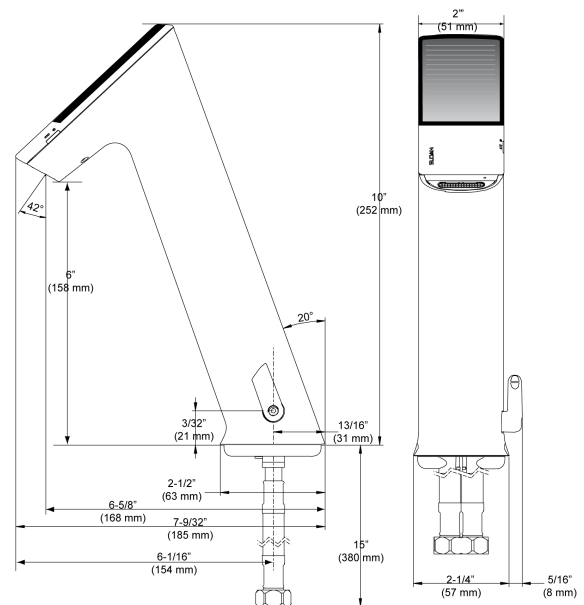

FEATURES

Commercial Grade, ADA Compliant, Electronic, Sensor-Activated, Die-Cast Metal Hand Washing Faucet with the following features:

- One tool service
- All wetted components to be stainless steel, engineered thermoplastic, EPDM, and copper or copper alloy
- Solenoid housed in removable carrier that includes supply strainer
- Integral water supply shut off
- Supply strainer serviceable from above deck
- Vandal resistant spray insert, key housed inside faucet body
- All electronics sealed to IP-116
- Gold plated electrical contacts
- Above deck individual diagnostic indicators for battery life, solenoid condition, and power up mode
- Flexible, high pressure supply hoses, 3/8" compression connections
- Bi-stable magnetic solenoid
- Four (4) "AA" alkaline batteries
- Double infrared sensors with automatic setting feature Includes all mounting hardware
- Line purge mode, eliminates stagnant water
- Adjustable time-outs

VIDEOS

- [BASYS® Faucet Installation and Features](#)

DOWNLOADS

- [EFX 1Xx/2Xx Installation Instructions](#)
- [EFX 1Xx/2Xx (SP) Installation Instructions](#)
- [EFX 1Xx/2Xx Caddy Replacement Installation Instructions](#)
- [IR FAQs Repair and Maintenance Guide](#)
- [IR FAQs SP Repair and Maintenance Guide](#)
- [EFX-1XX Repair and Maintenance Guide](#)

COMPLIANCES & CERTIFICATIONS

(ADA Compliant, UL Certified, CEC Compliant, cUPC Low Lead Compliant)

NOTES

All information contained within this document subject to change without notice.

Looking for other variations of the EFX-177 product? [View the general spec sheet with all options.](#)

[Find a matching soap dispenser](#) for this faucet.

[Find a compatible sink](#) for this faucet.