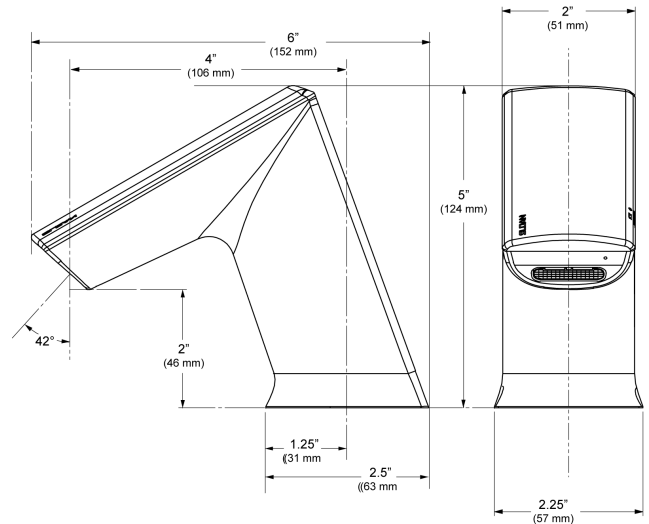

**CODE NUMBER**

3324094

**DESCRIPTION**

4" Trim Plate, Turbine Power Supply, Mixer Not Included, Polished Chrome Finish, 0.5 gpm, Multi-Laminar Spray, Infrared Sensor, BASYS® Turbine-Powered Deck-Mounted Low Body Faucet.

**DETAILS**

- Flow Rate: 0.5 gpm (2 Lpm) (0.5GPM)
- Spray Type: Multi-Laminar (MLM)
- Sensor Type: Infrared (IR)
- Mounting Type: Single Hole
- Trim Plate: 4" (102mm) (4)
- Power Supply: Turbine (TUR)
- Temperature Mixer: Mixer Not Included
- Finish: Polished Chrome (CP)
- Factory Default Timeout: 10s
- Factory Default GPC: 0.083

**ELECTRICAL SPECIFICATIONS**

- Battery Life: 5 years
- Max Distance Control Module: 30
- Self-Adjustment Range: 2"-14" (51-356mm)
- Sensor Range: 4"-5" (102-127mm)
- Timeout Adjustment Settings: 10s

**VIDEOS**

- ▶ BASYS® Faucet Installation and Features
- ▶ BASYS® Faucet Installation Low Height Model

Variation not shown: 4" Trim Plate

**COMPLIANCES & CERTIFICATIONS**

(ADA Compliant, UL Certified, CEC Compliant, CalGreen Compliant, GPC 0.25 or less, cUPC Low Lead Compliant)