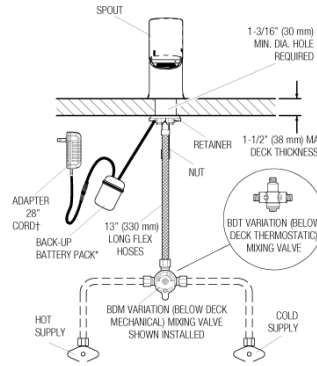

3 Year

- [BASYS EFX-300 Series IR Repair and Maintenance Guide](#)
- [EFX-3XX \(Capacitance\) Repair and Maintenance Guide](#)
- [Additional Downloads](#)

ROUGH-IN

EFX-300.00X.0X1X Faucet
with Single Line Water Supply

EFX-300.50X.0X1X Faucet
with Hot & Cold Water Supply

EFX-300.X0X.0X1X Faucet
with Hot & Cold Water Supply

Electrical Connection for up to 6 Faucets
Can combine up to six (6) faucets using one adapter