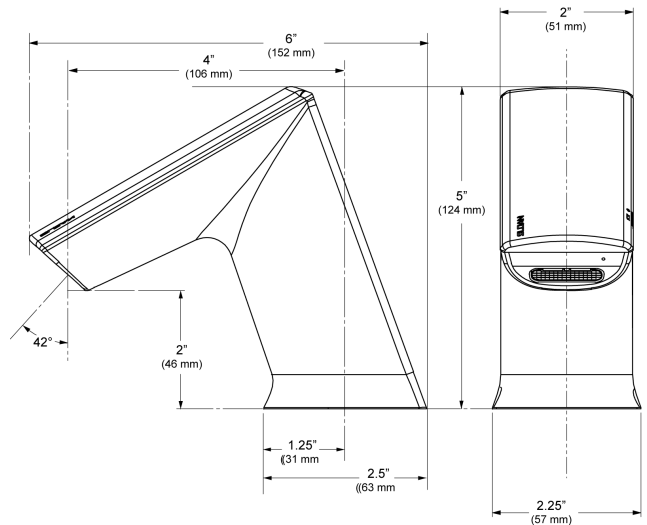

FEATURES

Commercial Grade, ADA Compliant, Electronic, Sensor-Activated, Die-Cast Metal Hand Washing Faucet with the following features:

- One tool service
- Solenoid housed in removable carrier that includes supply strainer
- Integral water supply shut off
- Vandal resistant spray insert, key housed inside faucet body
- All electronics sealed to IP-70
- Gold plated electrical contacts
- Above deck individual diagnostic indicators for battery life, solenoid condition, and power-up mode
- Flexible, high pressure supply hose, 3/8" compression connections
- Bi-stable magnetic solenoid
- Four (4) "AA" alkaline batteries
- Double infrared sensors with automatic setting feature
- Includes all mounting hardware
- Standard Bowed Crown
- Buy America Act (BAA) Compliant

VIDEOS

- BASYS® Faucet Installation and Features
- BASYS® Faucet Installation Low Height Model

DOWNLOADS

- [EFX 3Xx/6Xx Active IR Installation Instructions](#)
- [EFX 3Xx/6Xx Active IR (SP) Installation Instructions](#)
- [EFX 3Xx/6Xx (SP) Installation Instructions](#)
- [EFX 3Xx/6Xx Capacitance Installation Instructions](#)
- [Trim Plates Repair and Maintenance Guide](#)
- [IR FAQs Repair and Maintenance Guide](#)
- [IR FAQs SP Repair and Maintenance Guide](#)

COMPLIANCES & CERTIFICATIONS

(ADA Compliant, UL Certified, CEC Compliant, CalGreen Compliant, GPC 0.25 or less, BAA Compliant, cUPC Low Lead Compliant)

NOTES

All information contained within this document subject to change without notice.

Looking for other variations of the EFX-300 product? [View the general spec sheet with all options.](#)

[Find a matching soap dispenser](#) for this faucet.

[Find a compatible sink](#) for this faucet.

WARRANTY

3 Year