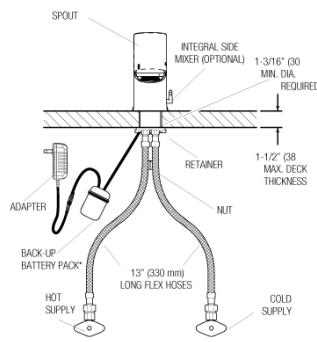

3 Year

- [BASYS EFX-300 Series IR Repair and Maintenance Guide](#)
- [EFX-3XX \(Capacitance\) Repair and Maintenance Guide](#)
- [Additional Downloads](#)

ROUGH-IN

EFX-300.00X.0X1X Faucet
with Single Line Water Supply

EFX-300.50X.0X1X Faucet
with Hot & Cold Water Supply

EFX-300.X0X.0X1X Faucet
with Hot & Cold Water Supply

Electrical Connection for up to 6 Faucets
Can combine up to six (6) faucets using one adapter