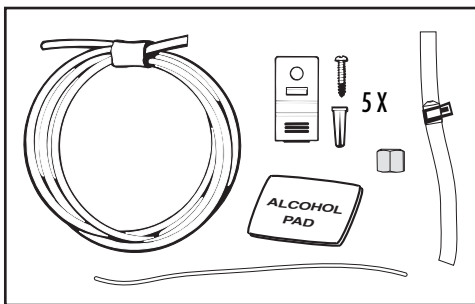

cover #490029

key lock #400671

tube clamp #400828

wicks #400524

12 X

6" neoprene tube with  
back flow preventor #490231

12" wire #400537

5 X

wall clip set #400535

2nd fixture tubing  
kit, 10' #401290

wall mount plate #400657