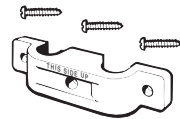

cover #490029

key lock #400671

tube clamp #400828

wicks #400524

12 X

6" neoprene tube with  
back flow preventor #490231

12" wire #400537

5 X

wall clip set #400535

2nd fixture tubing  
kit, 10' #401290

wall mount plate #400657