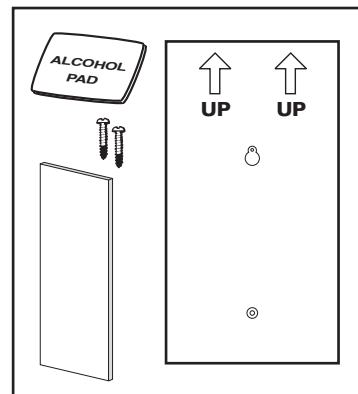

cover #490029

key lock #400671

tube clamp #400828

wicks #400524

12 X

6" neoprene tube with  
back flow preventor #490231

12" wire #400537

5 X

wall clip set #400535

2nd fixture tubing  
kit, 10' #401290

wall mount plate #400657