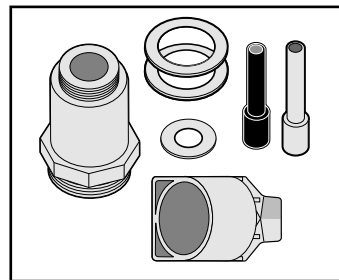

Sensor Lens Cover for Chrome #490172  
 Sensor Lens Cover for White #490196

Sensor Adjuster Tool #400855

Battery Tray Chrome #490078  
 Battery Tray Metal #106145

Tamper Proof Kit #490037

Courtesy Flush Button (plastic cover) #490219  
 Courtesy Flush Button (metal cover) #490223

Security Allen Wrench #490066

Open End Wrench #400847

Pink Washer #490224

Blue Washer #490225

Rubber Repair Kit #400778

High Mount Adapter #401096  
(for Toilets)

Crane Valve Adapter #401165

Teck Valve Adapter #401239