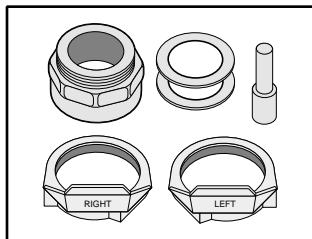

Sensor Lens Cover for Chrome #490172  
 Sensor Lens Cover for White #490196

Sensor Adjuster Tool #400855

Battery Tray Chrome #490078  
 Battery Tray Metal #106145

Tamper Proof Kit #490037

Courtesy Flush Button (plastic cover) #490219  
 Courtesy Flush Button (metal cover) #490223

Security Allen Wrench #490066

Open End Wrench #400847

Pink Washer #490224

Blue Washer #490225

Rubber Repair Kit #400778

High Mount Adapter #401096  
(for Toilets)

Crane Valve Adapter #401165

Teck Valve Adapter #401239