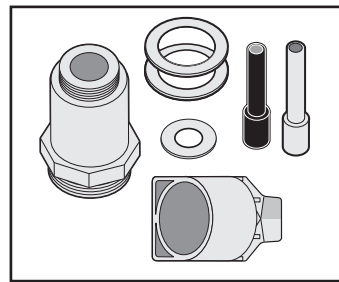

Sensor Lens Cover for Chrome #490172
Sensor Lens Cover for White #490196

Sensor Adjuster Tool #400855

Battery Tray Chrome #490078
Battery Tray Metal #106145

Tamper Proof Kit #490037

Courtesy Flush Button (plastic cover) #490219
Courtesy Flush Button (metal cover) #490223

Security Allen Wrench #490066

Open End Wrench #400847

Pink Washer #490224

Blue Washer #490225

Rubber Repair Kit #400778

High Mount Adapter #401096
(for Toilets)

Crane Valve Adapter #401165

Teck Valve Adapter #401239