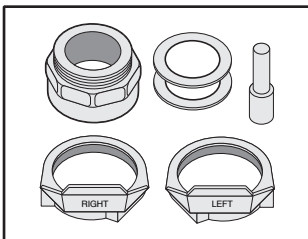

Sensor Lens Cover for Chrome #490172
Sensor Lens Cover for White #490196

Sensor Adjuster Tool #400855

Battery Tray Chrome #490078
Battery Tray Metal #106145

Tamper Proof Kit #490037

Courtesy Flush Button (plastic cover) #490219
Courtesy Flush Button (metal cover) #490223

Security Allen Wrench #490066

Open End Wrench #400847

Pink Washer #490224

Blue Washer #490225

Rubber Repair Kit #400778

High Mount Adapter #401096
(for Toilets)

Crane Valve Adapter #401165

Teck Valve Adapter #401239