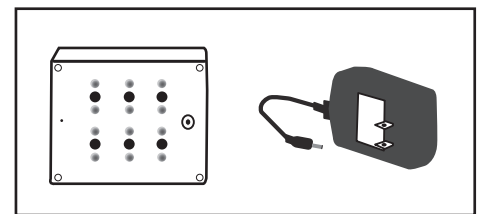

6 Pack AC Adapter Kit #490071