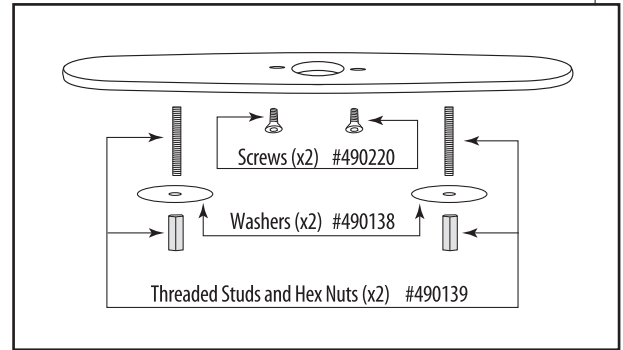

- Aerator 1.5 GPM Standard #490229
- Aerator 0.5 GPM Anti-Vandal #401190
- Aerator 1.5 GPM Anti-Vandal #401213
- Aerator 2.0 GPM Anti-Vandal #401148
- Aerator Laminar Flow 2.0 GPM Anti-Vandal #401214

- Cover Plate 4" Kit #490149
- Cover Plate 8" Kit #490148