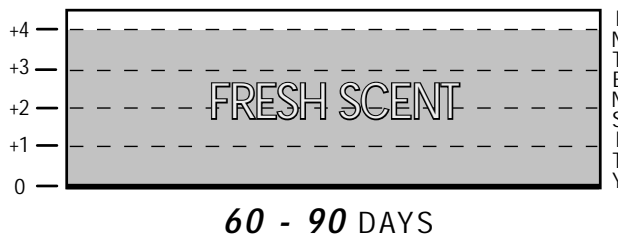

Toll Free: 1-800-440-5556

Web: www.airdelights.com

Email: sales@airdelights.com