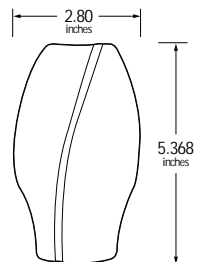

Refills

#402113 - Citrus
 #402112 - Blue Splash
 #402111 - Polar Mist
 #402187 - Crystal Breeze
 #402110 - Wakening Spring
 Case Pack: 6 Case Weight: 2 lbs. Case Cube: .11

#402236 - Preference Pack

Contains 1 of each of the five fragrances

Case Pack: 6 Case Weight: 2 lbs. Case Cube: .11

Continuous Fragrancing
24 hours a day, 7 days a week

Toll Free: 1-800-440-5556

Web: www.airdelights.com

Email: sales@airdelights.com