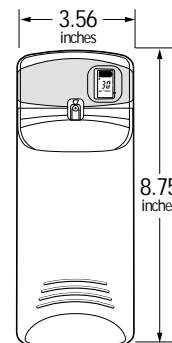

Air Delights

www.airdelights.com

9974 SW Arctic Dr
Beaverton, OR 97005
Toll Free: 1-800-440-5556
Fax: 503-643-8224