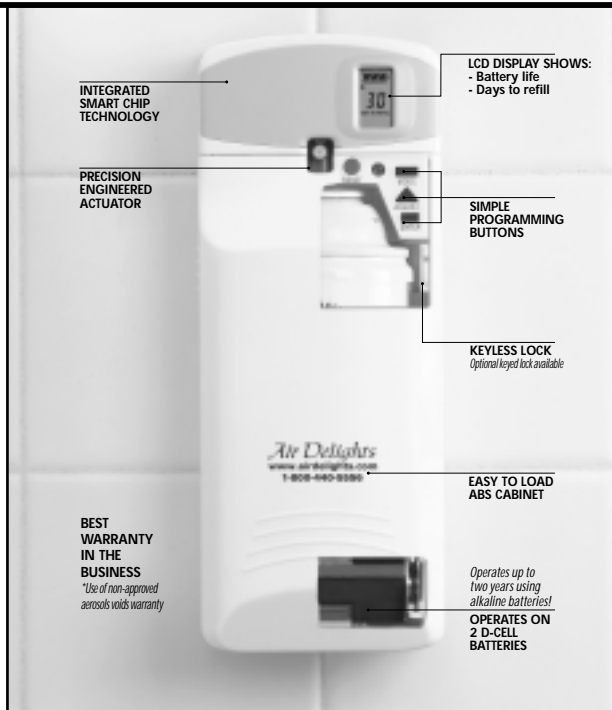

AutoFresh™ SELECT™ Aerosol Dispenser

with Liquid Crystal Display (LCD)

400979

White

The best of the best.

The SELECT™ Aerosol Dispenser uses state-of-the-art Smart Chip technology to maximize odor control effectiveness, reduced cost-in-use, and provide visual and audio indicators to minimize labor cost.

- Hi-tech dispenser creates a "We Care" image.
- Real time clock for maximum programming flexibility.
- Up to 168 days between refill changes.
- Liquid Crystal Display provides visual of battery life and days remaining to change refill.
- One dispenser controls up to 6,000 cu. ft. of space.

Liquid Crystal Display (LCD)

Provides instant feedback to your staff of the:

- Strength of batteries.
- Days remaining until you need to insert a new refill.

Customized Dispensing

- Adjustable Spray Interval
 - "LO" = Low odor problems (sprays every 28 minutes).
 - "ME" = Normal situations (sprays every 14 minutes).
 - "HI" = Problem areas (sprays every 7 minutes).
- Days of Operation
 - Allows you to operate 24 hours-a-day.
 - Can operate 7, 6, or 5 days per week.
 - You select the number of days to operate.
- Long-Lasting Refills

Case Pack: 6
Case Weight: 7 lbs.
Case Cube: .46

Audio Indicator

One beep is emitted for low batteries while two beeps indicate an empty refill. Can be deactivated.

Long Battery Life

Monthly battery replacements are a thing of the past. Smart Chip technology extends battery life to one year or longer on one set of alkaline batteries... a big cost saving feature!