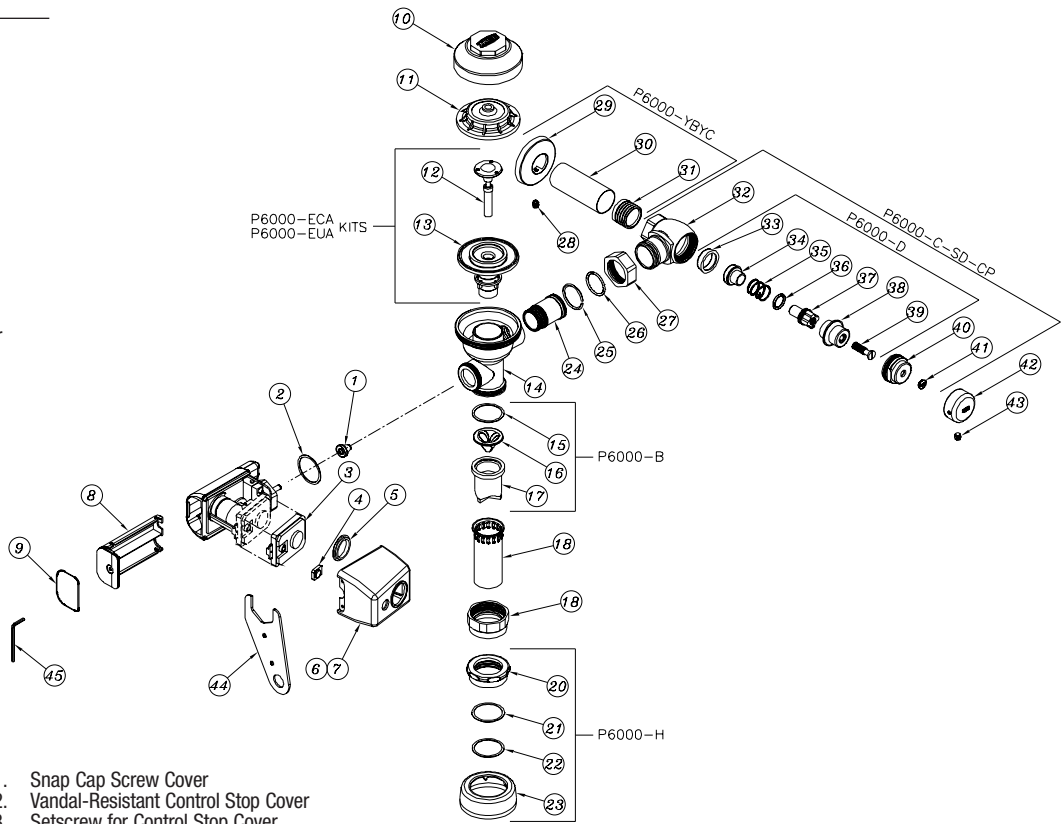

## Parts Identification

- 1.\* Seal
- 2.\* Collar Gasket
3. Sensor Module
- 4.\* Manual Override Push Button
5. Replacement Sensor Lens
6. Chrome Plastic Cover
7. Chrome Metal Cover
8. Battery Drawer
- 9.\* O-Ring
10. Valve Body Cover
11. Plastic Cover
12. Trip Mechanism
13. Diaphragm Repair Kit
14. Valve Body
15. Vacuum Breaker Friction Washer
16. Vacuum Breaker Insert
17. Vacuum Breaker Duckbill
18. Vacuum Breaker Tube
19. Vacuum Breaker Tube Nut
20. Spud Nut
21. Spud Friction Washer
22. Spud Sleeve
23. Spud Escutcheon
24. Tailpiece
25. Snap Ring
26. Tailpiece O-Ring
27. Locking Nut
28. Setscrew for Cast Wall Flange
29. Cast Wall Escutcheon
30. Supply Cover Tube
31. Sweat Solder Adaptor
32. Stop Body
33. Piston Seal
34. Piston
35. Stop Spring
36. Guide O-Ring
37. Piston Guide
38. Guide Holder
39. Adjusting Screw
40. Stop Cap
41. Snap Cap Screw Cover
42. Vandal-Resistant Control Stop Cover
43. Setscrew for Control Stop Cover
44. Handle Nut Wrench
45. Allen Wrench

Repair Parts - Inside Parts	Product No.
Urinal Relief Valve - Item 12	P6000-EU13
Closet Relief Valve - Item 12	P6000-EC13

AquaVantage Rebuild Kits	Product No.
Closet and Urinal Rebuild Kits Include Items 12, 13, 15-17, 26	P6000-ECA-WS-RK P6000-ECA-WS1-RK P6000-EUA-WS-RK P6000-EUA-WS1-RK

Control Stop Repair Kit and Parts	Product No.
Control Stop Repair Kit for 1" and 3/4", Includes Items 33-39	P6000-D-SD
Seal Seat for 1" and 3/4", Includes Item 33	P6000-D42
VP Control Stop Repair Kit for 1" and 3/4", Includes Items 33-39	P6000-D-VP
Sweat Solder Connection with Cast Wall Flange, Includes Items 29-31	P6000-YBYC

Adjustable Tailpieces	Product No.
Adjustable Tailpiece for Standard Flush Valve, Includes Items 24-26	P6000-J1
Tailpiece Coupling Assembly, Includes Items 25-27	P6000-K
Tailpiece Locking Ring, Includes Item 25	P6000-C30
Tailpiece O-Ring, Includes Item 26	P6000-C31
Coupling Nut, Includes Item 27	P6000-C32