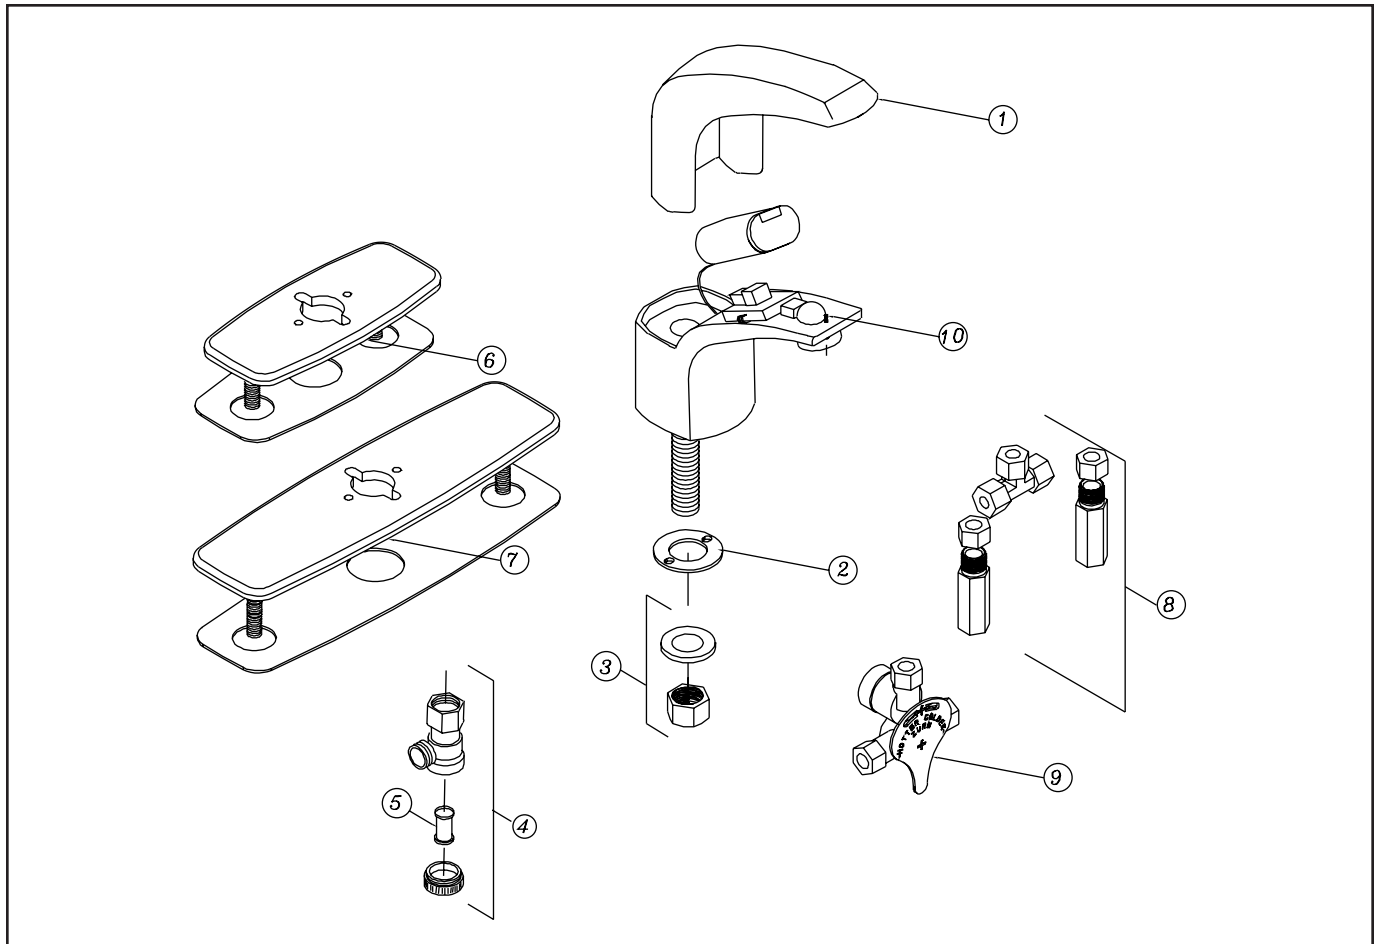

Z6916 Parts Breakdown

Aquasense 'A'
Battery-Powered Faucets

Description	Product No.
1. Cover for Body of Z6916	P6916-CVR
2. Z6916 Base Plate Gasket	P6916-42
3. Mounting Kit	P6900-43
4. Filter Kit	P6900-120
5. Filter Screen	P6900-MV-7
6. 4" Cast Cover Plate with Gasket	P6916-12CP4
7. 8" Cast Cover Plate with Gasket	P6916-12CP8
8. Mixing Tee with Filters and Backchecks	P6900-MT
9. Mixing Valve with Filter	P6900-MV
10. Screw for the Body Cover	P6916-SCREW