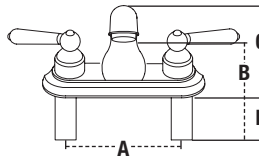

Double Handle Lavatory Faucets

Features

- Classic European design
- 4" Centers
- Washerless cartridge
- Double handle operation
- Available in several handle combinations

MODEL	✓ TO SUBMIT	DESCRIPTION	DIMENSIONS															
			A		B		C		D		E		F		G		H	
			in	mm	in	mm	in	mm	in	mm	in	mm	in	mm	in	mm	in	mm
With Chrome Plated Pop-Up																		
E300		acrylic handles	4	103	1 9/16	40	3	76	2	51	6	153	2 1/8	54	4 7/8	124	6 1/16	154
E300M		metal lever handles	4	103	1 9/16	40	3	76	2	51	6	153	2 1/8	54	4 7/8	124	6 1/16	154
E300L		metal wristblade handles	4	103	1 9/16	40	3	76	2	51	6	153	2 1/8	54	4 7/8	124	6 1/16	154
E302		3 sets (oak/white porcelain/acrylic) handles	4	103	1 9/16	40	3	76	2	51	6	153	2 1/8	54	4 7/8	124	6 1/16	154
E350		3 sets (oak/white porcelain/acrylic) handles, brass waterways	4	103	1 9/16	40	3	76	2	51	6	153	2 1/8	54	4 7/8	124	6 1/16	154
Less Pop-Up																		
E320		acrylic handle	4	103	1 9/16	40	3	76	2	51	6	153	2 1/8	54	4 7/8	124	6 1/16	154
E320M		metal lever handles	4	103	1 9/16	40	3	76	2	51	6	153	2 1/8	54	4 7/8	124	6 1/16	154
E320L		metal wristblade handles	4	103	1 9/16	40	3	76	2	51	6	153	2 1/8	54	4 7/8	124	6 1/16	154