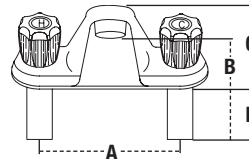

Double Handle Lavatory Faucets

Features

- Classic European design
- 4" Centers
- Washerless cartridge
- Double handle operation
- Available in several handle combinations

MODEL	✓ TO SUBMIT	DESCRIPTION	DIMENSIONS															
			A		B		C		D		E		F		G		H	
			in	mm	in	mm	in	mm	in	mm	in	mm	in	mm	in	mm	in	mm
With Chrome Plated Pop-Up																		
E300		acrylic handles	4	103	1 9/16	40	3	76	2	51	6	153	2 1/8	54	4 7/8	124	6 1/16	154
E300M		metal lever handles	4	103	1 9/16	40	3	76	2	51	6	153	2 1/8	54	4 7/8	124	6 1/16	154
E300L		metal wristblade handles	4	103	1 9/16	40	3	76	2	51	6	153	2 1/8	54	4 7/8	124	6 1/16	154
E302		3 sets (oak/white porcelain/acrylic) handles	4	103	1 9/16	40	3	76	2	51	6	153	2 1/8	54	4 7/8	124	6 1/16	154
E350		3 sets (oak/white porcelain/acrylic) handles, brass waterways	4	103	1 9/16	40	3	76	2	51	6	153	2 1/8	54	4 7/8	124	6 1/16	154
Less Pop-Up																		
E320		acrylic handle	4	103	1 9/16	40	3	76	2	51	6	153	2 1/8	54	4 7/8	124	6 1/16	154
E320M		metal lever handles	4	103	1 9/16	40	3	76	2	51	6	153	2 1/8	54	4 7/8	124	6 1/16	154
E320L		metal wristblade handles	4	103	1 9/16	40	3	76	2	51	6	153	2 1/8	54	4 7/8	124	6 1/16	154