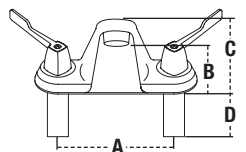

Double Handle Lavatory Faucets

Features

- Classic European design
- 4" Centers
- Washerless cartridge
- Double handle operation
- Available in several handle combinations

MODEL	✓ TO SUBMIT	DESCRIPTION	DIMENSIONS															
			A		B		C		D		E		F		G		H	
			in	mm	in	mm	in	mm	in	mm	in	mm	in	mm	in	mm	in	mm
With Chrome Plated Pop-Up																		
E300		acrylic handles	4	103	1 9/16	40	3	76	2	51	6	153	2 1/8	54	4 7/8	124	6 1/16	154
E300M		metal lever handles	4	103	1 9/16	40	3	76	2	51	6	153	2 1/8	54	4 7/8	124	6 1/16	154
E300L		metal wristblade handles	4	103	1 9/16	40	3	76	2	51	6	153	2 1/8	54	4 7/8	124	6 1/16	154
E302		3 sets (oak/white porcelain/acrylic) handles	4	103	1 9/16	40	3	76	2	51	6	153	2 1/8	54	4 7/8	124	6 1/16	154
E350		3 sets (oak/white porcelain/acrylic) handles, brass waterways	4	103	1 9/16	40	3	76	2	51	6	153	2 1/8	54	4 7/8	124	6 1/16	154
Less Pop-Up																		
E320		acrylic handle	4	103	1 9/16	40	3	76	2	51	6	153	2 1/8	54	4 7/8	124	6 1/16	154
E320M		metal lever handles	4	103	1 9/16	40	3	76	2	51	6	153	2 1/8	54	4 7/8	124	6 1/16	154
E320L		metal wristblade handles	4	103	1 9/16	40	3	76	2	51	6	153	2 1/8	54	4 7/8	124	6 1/16	154