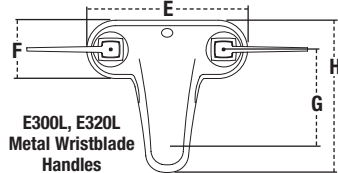

Double Handle Lavatory Faucets

Features

- Classic European design
- 4" Centers
- Washerless cartridge
- Double handle operation
- Available in several handle combinations

MODEL	✓ TO SUBMIT	DESCRIPTION	DIMENSIONS															
			A		B		C		D		E		F		G		H	
			in	mm	in	mm	in	mm	in	mm	in	mm	in	mm	in	mm	in	mm
With Chrome Plated Pop-Up																		
E300		acrylic handles	4	103	1 9/16	40	3	76	2	51	6	153	2 1/8	54	4 7/8	124	6 1/16	154
E300M		metal lever handles	4	103	1 9/16	40	3	76	2	51	6	153	2 1/8	54	4 7/8	124	6 1/16	154
E300L		metal wristblade handles	4	103	1 9/16	40	3	76	2	51	6	153	2 1/8	54	4 7/8	124	6 1/16	154
E302		3 sets (oak/white porcelain/acrylic) handles	4	103	1 9/16	40	3	76	2	51	6	153	2 1/8	54	4 7/8	124	6 1/16	154
E350		3 sets (oak/white porcelain/acrylic) handles, brass waterways	4	103	1 9/16	40	3	76	2	51	6	153	2 1/8	54	4 7/8	124	6 1/16	154
Less Pop-Up																		
E320		acrylic handle	4	103	1 9/16	40	3	76	2	51	6	153	2 1/8	54	4 7/8	124	6 1/16	154
E320M		metal lever handles	4	103	1 9/16	40	3	76	2	51	6	153	2 1/8	54	4 7/8	124	6 1/16	154
E320L		metal wristblade handles	4	103	1 9/16	40	3	76	2	51	6	153	2 1/8	54	4 7/8	124	6 1/16	154