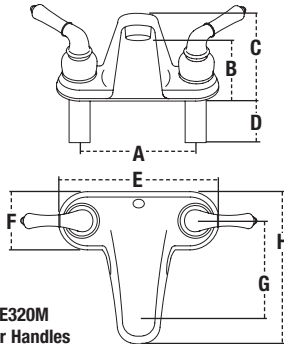

Double Handle Lavatory Faucets

Features

- Classic European design
- 4" Centers
- Washerless cartridge
- Double handle operation
- Available in several handle combinations

MODEL	✓ TO SUBMIT	DESCRIPTION	DIMENSIONS															
			A		B		C		D		E		F		G		H	
			in	mm	in	mm	in	mm	in	mm	in	mm	in	mm	in	mm	in	mm
With Chrome Plated Pop-Up																		
E300		acrylic handles	4	103	1 9/16	40	3	76	2	51	6	153	2 1/8	54	4 7/8	124	6 1/16	154
E300M		metal lever handles	4	103	1 9/16	40	3	76	2	51	6	153	2 1/8	54	4 7/8	124	6 1/16	154
E300L		metal wristblade handles	4	103	1 9/16	40	3	76	2	51	6	153	2 1/8	54	4 7/8	124	6 1/16	154
E302		3 sets (oak/white porcelain/acrylic) handles	4	103	1 9/16	40	3	76	2	51	6	153	2 1/8	54	4 7/8	124	6 1/16	154
E350		3 sets (oak/white porcelain/acrylic) handles, brass waterways	4	103	1 9/16	40	3	76	2	51	6	153	2 1/8	54	4 7/8	124	6 1/16	154
Less Pop-Up																		
E320		acrylic handle	4	103	1 9/16	40	3	76	2	51	6	153	2 1/8	54	4 7/8	124	6 1/16	154
E320M		metal lever handles	4	103	1 9/16	40	3	76	2	51	6	153	2 1/8	54	4 7/8	124	6 1/16	154
E320L		metal wristblade handles	4	103	1 9/16	40	3	76	2	51	6	153	2 1/8	54	4 7/8	124	6 1/16	154