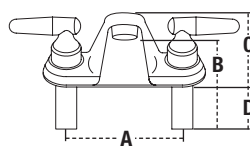

Double Handle Lavatory Faucets

Features

- Classic European design
- 4" Centers
- Washerless cartridge
- Double handle operation
- Available in several handle combinations

MODEL	✓ TO SUBMIT	DESCRIPTION	DIMENSIONS															
			A		B		C		D		E		F		G		H	
			in	mm	in	mm	in	mm	in	mm	in	mm	in	mm	in	mm	in	mm
With Chrome Plated Pop-Up																		
E300		acrylic handles	4	103	1 9/16	40	3	76	2	51	6	153	2 1/8	54	4 7/8	124	6 1/16	154
E300M		metal lever handles	4	103	1 9/16	40	3	76	2	51	6	153	2 1/8	54	4 7/8	124	6 1/16	154
E300L		metal wristblade handles	4	103	1 9/16	40	3	76	2	51	6	153	2 1/8	54	4 7/8	124	6 1/16	154
E302		3 sets (oak/white porcelain/acrylic) handles	4	103	1 9/16	40	3	76	2	51	6	153	2 1/8	54	4 7/8	124	6 1/16	154
E350		3 sets (oak/white porcelain/acrylic) handles, brass waterways	4	103	1 9/16	40	3	76	2	51	6	153	2 1/8	54	4 7/8	124	6 1/16	154
Less Pop-Up																		
E320		acrylic handle	4	103	1 9/16	40	3	76	2	51	6	153	2 1/8	54	4 7/8	124	6 1/16	154
E320M		metal lever handles	4	103	1 9/16	40	3	76	2	51	6	153	2 1/8	54	4 7/8	124	6 1/16	154
E320L		metal wristblade handles	4	103	1 9/16	40	3	76	2	51	6	153	2 1/8	54	4 7/8	124	6 1/16	154