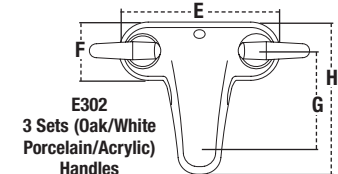

Double Handle Lavatory Faucets

Features

- Classic European design
- 4" Centers
- Washerless cartridge
- Double handle operation
- Available in several handle combinations

MODEL	✓ TO SUBMIT	DESCRIPTION	DIMENSIONS															
			A		B		C		D		E		F		G		H	
			in	mm	in	mm	in	mm	in	mm	in	mm	in	mm	in	mm	in	mm
With Chrome Plated Pop-Up																		
E300		acrylic handles	4	103	1 9/16	40	3	76	2	51	6	153	2 1/8	54	4 7/8	124	6 1/16	154
E300M		metal lever handles	4	103	1 9/16	40	3	76	2	51	6	153	2 1/8	54	4 7/8	124	6 1/16	154
E300L		metal wristblade handles	4	103	1 9/16	40	3	76	2	51	6	153	2 1/8	54	4 7/8	124	6 1/16	154
E302		3 sets (oak/white porcelain/acrylic) handles	4	103	1 9/16	40	3	76	2	51	6	153	2 1/8	54	4 7/8	124	6 1/16	154
E350		3 sets (oak/white porcelain/acrylic) handles, brass waterways	4	103	1 9/16	40	3	76	2	51	6	153	2 1/8	54	4 7/8	124	6 1/16	154
Less Pop-Up																		
E320		acrylic handle	4	103	1 9/16	40	3	76	2	51	6	153	2 1/8	54	4 7/8	124	6 1/16	154
E320M		metal lever handles	4	103	1 9/16	40	3	76	2	51	6	153	2 1/8	54	4 7/8	124	6 1/16	154
E320L		metal wristblade handles	4	103	1 9/16	40	3	76	2	51	6	153	2 1/8	54	4 7/8	124	6 1/16	154