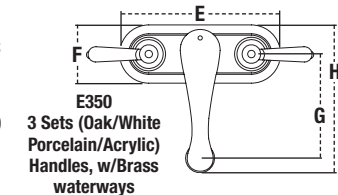

Double Handle Lavatory Faucets

Features

- Classic European design
- 4" Centers
- Washerless cartridge
- Double handle operation
- Available in several handle combinations

MODEL	✓ TO SUBMIT	DESCRIPTION	DIMENSIONS															
			A		B		C		D		E		F		G		H	
			in	mm	in	mm	in	mm	in	mm	in	mm	in	mm	in	mm	in	mm
With Chrome Plated Pop-Up																		
E300		acrylic handles	4	103	1 9/16	40	3	76	2	51	6	153	2 1/8	54	4 7/8	124	6 1/16	154
E300M		metal lever handles	4	103	1 9/16	40	3	76	2	51	6	153	2 1/8	54	4 7/8	124	6 1/16	154
E300L		metal wristblade handles	4	103	1 9/16	40	3	76	2	51	6	153	2 1/8	54	4 7/8	124	6 1/16	154
E302		3 sets (oak/white porcelain/acrylic) handles	4	103	1 9/16	40	3	76	2	51	6	153	2 1/8	54	4 7/8	124	6 1/16	154
E350		3 sets (oak/white porcelain/acrylic) handles, brass waterways	4	103	1 9/16	40	3	76	2	51	6	153	2 1/8	54	4 7/8	124	6 1/16	154
Less Pop-Up																		
E320		acrylic handle	4	103	1 9/16	40	3	76	2	51	6	153	2 1/8	54	4 7/8	124	6 1/16	154
E320M		metal lever handles	4	103	1 9/16	40	3	76	2	51	6	153	2 1/8	54	4 7/8	124	6 1/16	154
E320L		metal wristblade handles	4	103	1 9/16	40	3	76	2	51	6	153	2 1/8	54	4 7/8	124	6 1/16	154