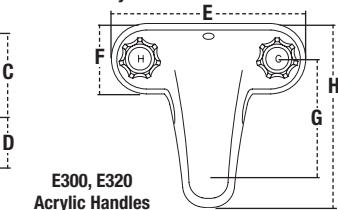

Double Handle Lavatory Faucets

Features

- Classic European design
- 4" Centers
- Washerless cartridge
- Double handle operation
- Available in several handle combinations

MODEL	✓ TO SUBMIT	DESCRIPTION	DIMENSIONS															
			A		B		C		D		E		F		G		H	
			in	mm	in	mm	in	mm	in	mm	in	mm	in	mm	in	mm	in	mm
With Chrome Plated Pop-Up																		
E300		acrylic handles	4	103	1 9/16	40	3	76	2	51	6	153	2 1/8	54	4 7/8	124	6 1/16	154
E300M		metal lever handles	4	103	1 9/16	40	3	76	2	51	6	153	2 1/8	54	4 7/8	124	6 1/16	154
E300L		metal wristblade handles	4	103	1 9/16	40	3	76	2	51	6	153	2 1/8	54	4 7/8	124	6 1/16	154
E302		3 sets (oak/white porcelain/acrylic) handles	4	103	1 9/16	40	3	76	2	51	6	153	2 1/8	54	4 7/8	124	6 1/16	154
E350		3 sets (oak/white porcelain/acrylic) handles, brass waterways	4	103	1 9/16	40	3	76	2	51	6	153	2 1/8	54	4 7/8	124	6 1/16	154
Less Pop-Up																		
E320		acrylic handle	4	103	1 9/16	40	3	76	2	51	6	153	2 1/8	54	4 7/8	124	6 1/16	154
E320M		metal lever handles	4	103	1 9/16	40	3	76	2	51	6	153	2 1/8	54	4 7/8	124	6 1/16	154
E320L		metal wristblade handles	4	103	1 9/16	40	3	76	2	51	6	153	2 1/8	54	4 7/8	124	6 1/16	154