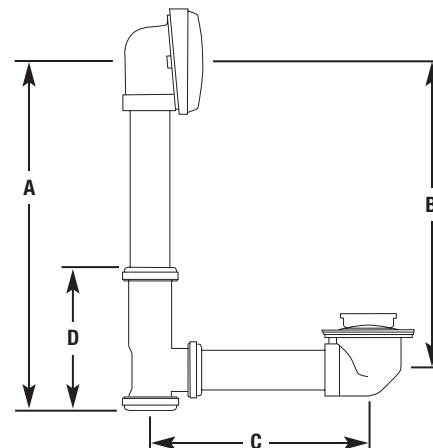

Ezy Touch™ Brass Bath Drain

Features

- Chrome plated trim
- Individually boxed in a sturdy corrugated box
- 17 gauge with Brass Nuts
- Reamed tee

934273RT

| PRODUCT SUBMITTAL | | |
|-------------------|-------------|-----|
| Model # | 4 To Submit | QTY |
| 934273RT | | |

| MODEL | DESCRIPTION | DIMENSIONS | | | | | | | | FINISH |
|----------|--------------|------------|-----|----|-----|----|-----|----|-----|--------------------|
| | | A | | B | | C | | D | | |
| | | in | mm | in | mm | in | mm | in | mm | |
| 934273RT | 17 gauge 1½" | 15½ | 394 | 14 | 356 | 6½ | 165 | 5½ | 140 | Chrome plated trim |