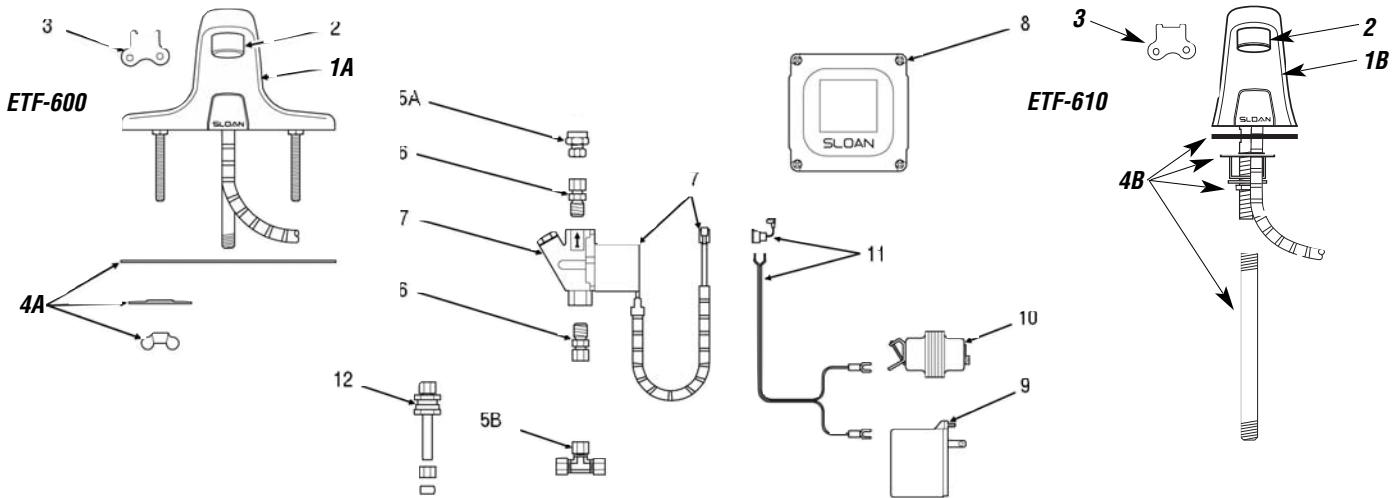

OPTIMA ETF-600 and ETF-610 Faucets

Parts List—ETF-600 and ETF-610 Faucets

Item Number	Code Number	Part Number	Description	
1A	0365086	ETF-543-A	Faucet and Sensor Assembly (ETF-600)	
1B	0365117	ETF-570-A	Pedestal Faucet and Sensor Assembly (ETF-610)	
—	0365070	ETF-542-A	Sensor Module Only (for ETF-600 and ETF-610 faucets) includes 18" (153 mm) armored Cable, Shroud, and Housing for Sensor Window	
2	3365092	ETF-1023-A	0.5 gpm (1.9 Lpm) Spray Head with Key (male thread)	
	3365093	ETF-1024-A	2.2 gpm (8.3 Lpm) Aerator Spray Head with Key (male thread)	
	0305607	F-175-L	2.2 gpm (8.3 Lpm) Laminar Flow Spray Head (male thread)	
3	0305927	ETF-435	Replacement Key Only for ETF-1023-A Spray Head and ETF-1024-A Aerator Spray Head (NOT required for F-175-L Laminar Flow Spray Head)	
4A	3365088	ETF-546-A	Faucet Mounting Kit for ETF-600 includes Base Gasket, two (2) Slotted Mounting Washers, two (2) Wing Nuts, and Compression Fitting Connector	ETF-547
4B	0315085	EBF-123-A	Faucet Mounting Kit for ETF-610 includes Spacer, Base Gasket, 1/4" NPSM Hex Nut, Washer, 9/16" Lockwasher, Compression Fitting Connector, and 3/8" RB Water Supply Tube	ETF-547
5A	0365058	ETF-547	1/8" NPT Pipe to 3/8" Tube Compression Fitting Connector (female)	
5B	0305728	ETF-259	3/8" Tee Compression Fitting	
6	3365676	ETF-437-A	Single Solenoid Supply Kit includes Supply Tube, two (2) ETF-61 Compression Fittings, Compression Nut, and Ferrule	
7	0305849	ETF-370-A	24 VAC Solenoid Valve Assembly includes 18" (153 mm) armored Cable and two (2) Terminal Housings	
8	3365000	ETF-450-A	Control Module Assembly includes splashproof Junction Box and Junction Box Mounting Kit	
9	0365534	ETF-233	120V/35VA Plug-In Transformer	
10	0345370	EL-248-40	24V/40VA Box Mount Transformer	
11	0365001	ETF-458-A	Input Power Cable (Transformer to Control Module) includes Strain Relief and two (2) Terminal Crimp Connectors	
12	3365001	ETF-470-A	Back Check	
—	3305577	ETF-1009-A	Solenoid Valve Repair Kit includes Replacement Filter	