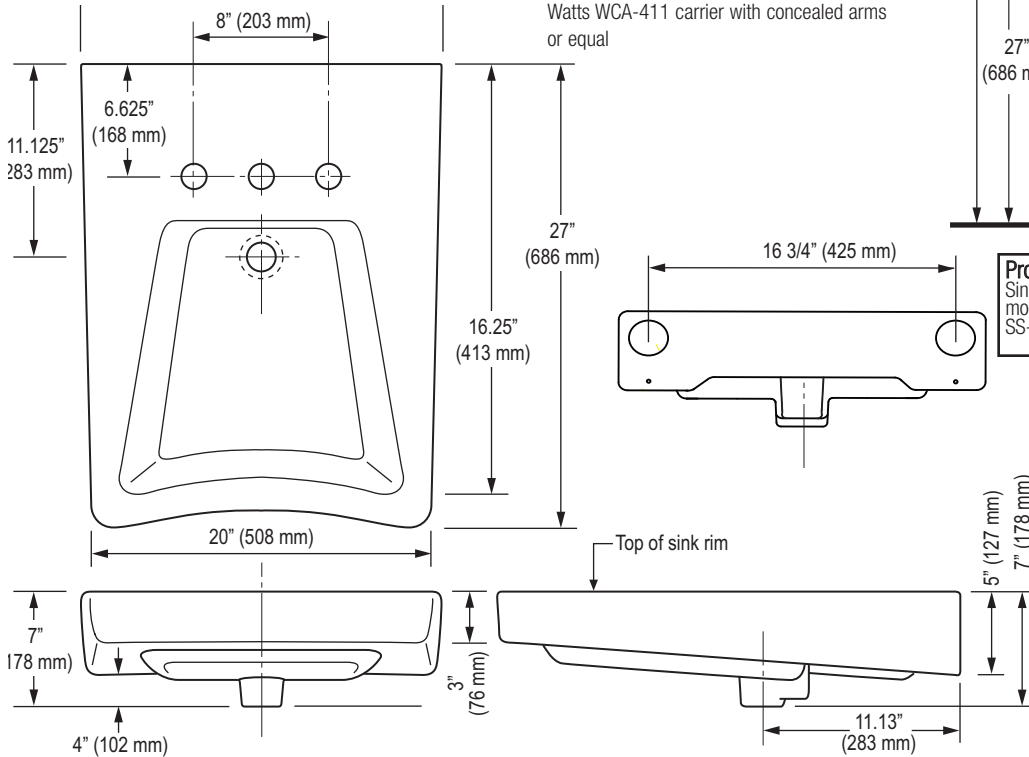

## DESCRIPTION

Complete vitreous china lavatory  
 Model SS-3004

## SPECIFICATIONS

### Lavatory

- White vitreous china
- Wall mount
- Hanging hardware
- 8" (20.3 cm) centers
- Overflow
- ADA compliant when mounted with deck at 34" from finished floor. See illustration for recommended ADA installation
- 21" (533 mm) x 27" (686 mm)
- Compatible with:  
 Jay R. Smith-0700-27-M31 series lavatory carrier or equal  
 Josam-17100-67 series lavatory carrier or equal  
 Watts TCA-411-WC or WCA-411-WC concealed arm 27 x 20 "track" carrier or equal  
 Watts WCA-411 carrier with concealed arms or equal

**Product Specification**  
 Sink shall be made of vitreous china. Sink shall be wall mounted. Sink shall have an overflow. Sink shall be Sloan Model SS-3004.

Sloan Valve Company is buying renewable energy certificates to meet 100% of the company's purchased electricity use at its Franklin Park, Illinois facility.