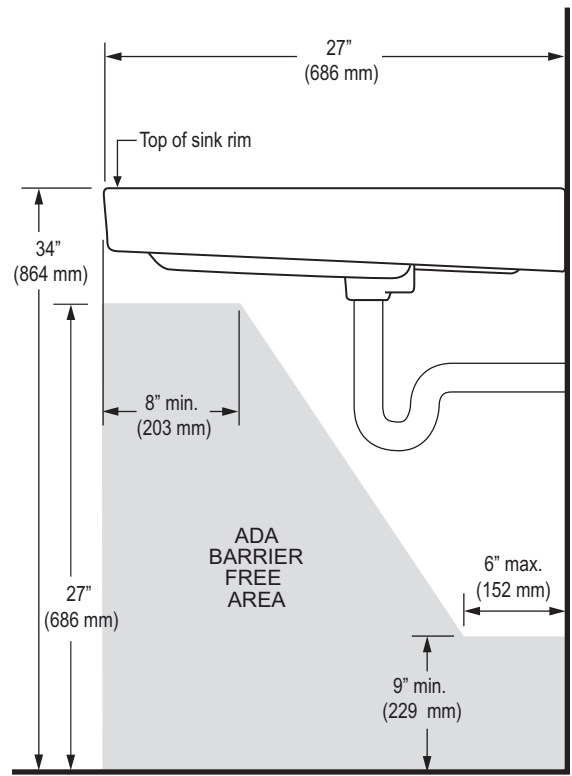

## DESCRIPTION

Complete vitreous china lavatory  
 Model SS-3004

### Lavatory

- White vitreous china
- Wall mount
- Hanging hardware
- 8" (20.3 cm) centers
- Overflow
- ADA compliant when mounted with deck at 34" from finished floor. See illustration for recommended ADA installation
- 21" (533 mm) x 27" (686 mm)
- Compatible with:  
 Jay R. Smith-0700-27-M31 series lavatory carrier or equal  
 Josam-17100-67 series lavatory carrier or equal  
 Watts TCA-411-WC or WCA-411-WC concealed arm 27 x 20 "track" carrier or equal  
 Watts WCA-411 carrier with concealed arms or equal