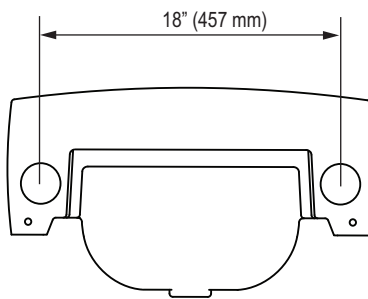

**DESCRIPTION**

Complete vitreous china lavatory with backsplash  
 Model SS-3003

**SPECIFICATIONS**

**Lavatory**

- White vitreous china
- Wall mount
- Hanging hardware
- Backsplash
- 4" (10.2 cm) centers
- Overflow
- ADA compliant when mounted with deck at 34" from finished floor. See illustration for recommended ADA installation
- 21.5" (546 mm) x 18.25" (464mm)
- Carrier not included
- Compatible with:  
 Jay R. Smith- 0700 series lavatory carrier or equal  
 Josam- 17100-202 series lavatory carrier or equal  
 Watts TCA-411 concealed arm "track" carrier or equal  
 Watts-WCA-411 carrier with concealed arms or equal

**Product Specification**  
 Sink shall be made of vitreous china. Sink shall be wall mounted. Sink shall have an overflow. Sink shall be Sloan Model SS-3003.

Important: Fixture dimensions are nominal and may vary slightly from drawings.