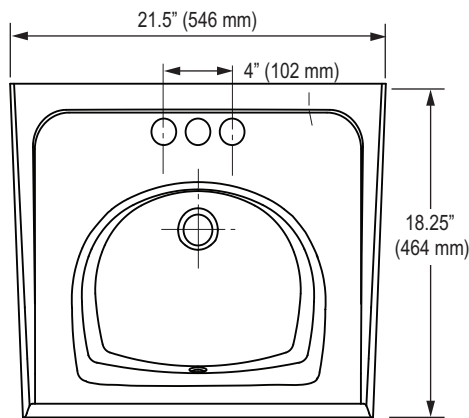

**DESCRIPTION**

Complete vitreous china lavatory with backsplash  
 Model SS-3003

**SPECIFICATIONS**

**Lavatory**

- White vitreous china
- Wall mount
- Hanging hardware
- Backsplash
- 4" (10.2 cm) centers
- Overflow
- ADA compliant when mounted with deck at 34" from finished floor. See illustration for recommended ADA installation
- 21.5" (546 mm) x 18.25" (464mm)
- Carrier not included
- Compatible with:  
 Jay R. Smith- 0700 series lavatory carrier or equal  
 Josam- 17100-202 series lavatory carrier or equal  
 Watts TCA-411 concealed arm "track" carrier or equal  
 Watts-WCA-411 carrier with concealed arms or equal

**Product Specification**  
 Sink shall be made of vitreous china. Sink shall be wall mounted. Sink shall have an overflow. Sink shall be Sloan Model SS-3003.

Important: Fixture dimensions are nominal and may vary slightly from drawings.