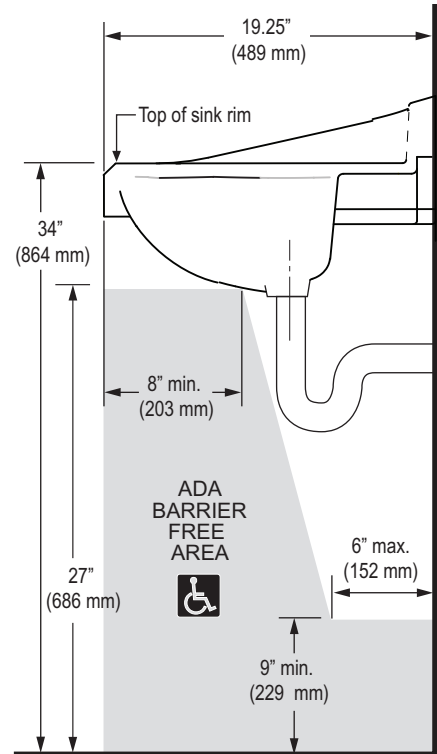

**DESCRIPTION**

Complete vitreous china lavatory with backsplash  
 Model SS-3003

**SPECIFICATIONS**

**Lavatory**

- White vitreous china
- Wall mount
- Hanging hardware
- Backsplash
- 4" (10.2 cm) centers
- Overflow
- ADA compliant when mounted with deck at 34" from finished floor. See illustration for recommended ADA installation
- 21.5" (546 mm) x 18.25" (464mm)
- Carrier not included
- Compatible with:  
 Jay R. Smith- 0700 series lavatory carrier or equal  
 Josam- 17100-202 series lavatory carrier or equal  
 Watts TCA-411 concealed arm "track" carrier or equal  
 Watts-WCA-411 carrier with concealed arms or equal

**Product Specification**  
 Sink shall be made of vitreous china. Sink shall be wall mounted. Sink shall have an overflow. Sink shall be Sloan Model SS-3003.

Important: Fixture dimensions are nominal and may vary slightly from drawings.