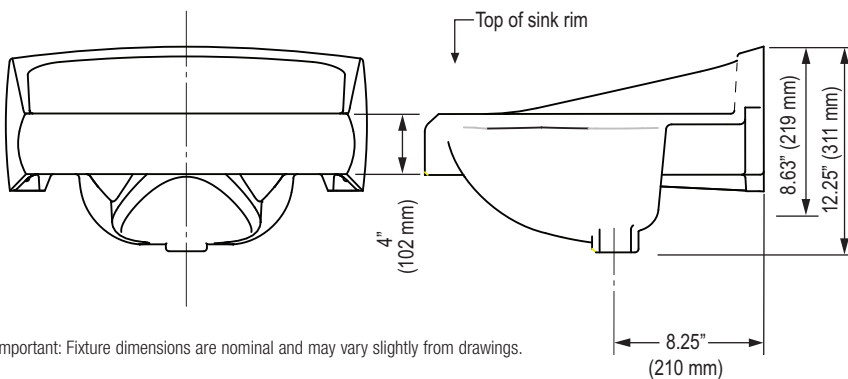

**DESCRIPTION**

Complete vitreous china lavatory with backsplash  
 Model SS-3003

**SPECIFICATIONS**

**Lavatory**

- White vitreous china
- Wall mount
- Hanging hardware
- Backsplash
- 4" (10.2 cm) centers
- Overflow
- ADA compliant when mounted with deck at 34" from finished floor. See illustration for recommended ADA installation
- 21.5" (546 mm) x 18.25" (464mm)
- Carrier not included
- Compatible with:  
 Jay R. Smith- 0700 series lavatory carrier or equal  
 Josam- 17100-202 series lavatory carrier or equal  
 Watts TCA-411 concealed arm "track" carrier or equal  
 Watts-WCA-411 carrier with concealed arms or equal

**Product Specification**  
 Sink shall be made of vitreous china. Sink shall be wall mounted. Sink shall have an overflow. Sink shall be Sloan Model SS-3003.

Important: Fixture dimensions are nominal and may vary slightly from drawings.