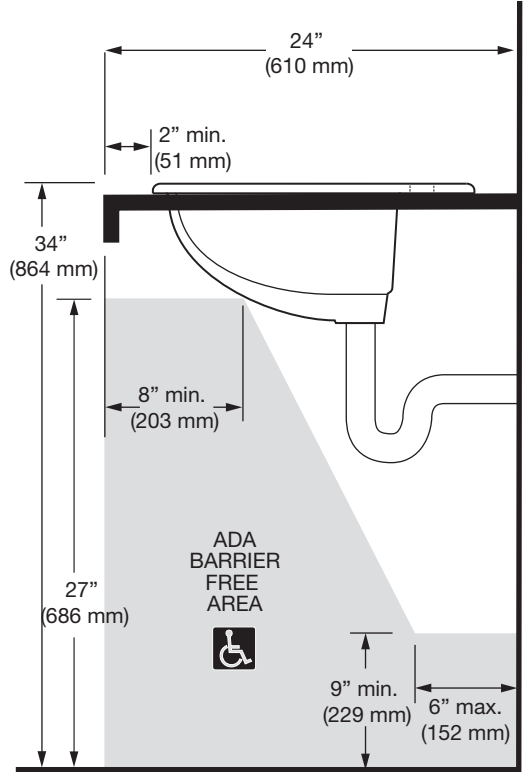

## DESCRIPTION

Complete vitreous china lavatory  
 Model SS-3002

### Lavatory

- White vitreous china
- Self-rimmed
- 4" (10.2 cm) centers
- Overflow
- ADA compliant when mounted with lavatory mounted at 34" from finished floor. See illustration for recommended ADA installation
- 20" (508 mm) x 16.75" (425.4 mm)

### Product Specification

Sink shall be made of vitreous china with an overflow. Sink shall be drop-in mounted. Sink shall have an overflow. Sink shall be Sloan Model SS-3002.

Important: Fixture dimensions are nominal and may vary slightly from drawings.