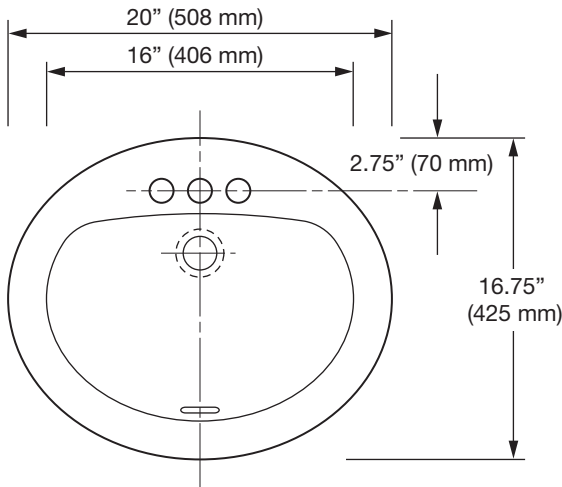

## DESCRIPTION

Complete vitreous china lavatory  
 Model SS-3002

## SPECIFICATIONS

### Lavatory

- White vitreous china
- Self-rimmed
- 4" (10.2 cm) centers
- Overflow
- ADA compliant when mounted with lavatory mounted at 34" from finished floor. See illustration for recommended ADA installation
- 20" (508 mm) x 16.75" (425.4 mm)

### Product Specification

Sink shall be made of vitreous china with an overflow. Sink shall be drop-in mounted. Sink shall have an overflow. Sink shall be Sloan Model SS-3002.

Important: Fixture dimensions are nominal and may vary slightly from drawings.