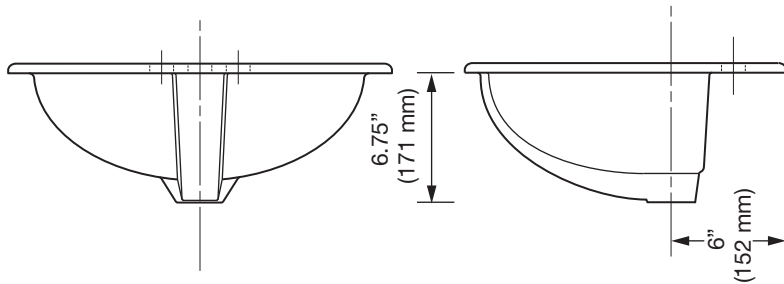

## DESCRIPTION

Complete vitreous china lavatory  
 Model SS-3002

### Lavatory

- White vitreous china
- Self-rimmed
- 4" (10.2 cm) centers
- Overflow
- ADA compliant when mounted with lavatory mounted at 34" from finished floor. See illustration for recommended ADA installation
- 20" (508 mm) x 16.75" (425.4 mm)

### Product Specification

Sink shall be made of vitreous china with an overflow. Sink shall be drop-in mounted. Sink shall have an overflow. Sink shall be Sloan Model SS-3002.

Important: Fixture dimensions are nominal and may vary slightly from drawings.