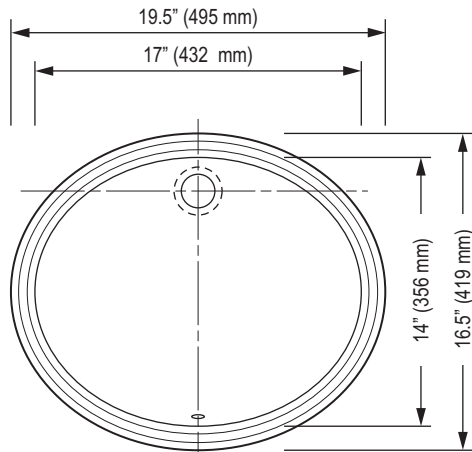

## DESCRIPTION

Complete vitreous china lavatory  
Model SS-3001

## SPECIFICATIONS

### Lavatory

- White vitreous china
- Overflow
- ADA compliant when mounted with lavatory mounted at 34" from finished floor. See illustration for recommended ADA installation
- 19.5" (495 mm) x 16.5" (419 mm)

### Product Specification

Sink shall be made of vitreous china with an overflow. Sink shall be under mounted. Sink shall have an overflow. Sink shall be Sloan Model SS-3001.

Important: Fixture dimensions are nominal and may vary slightly from drawings.