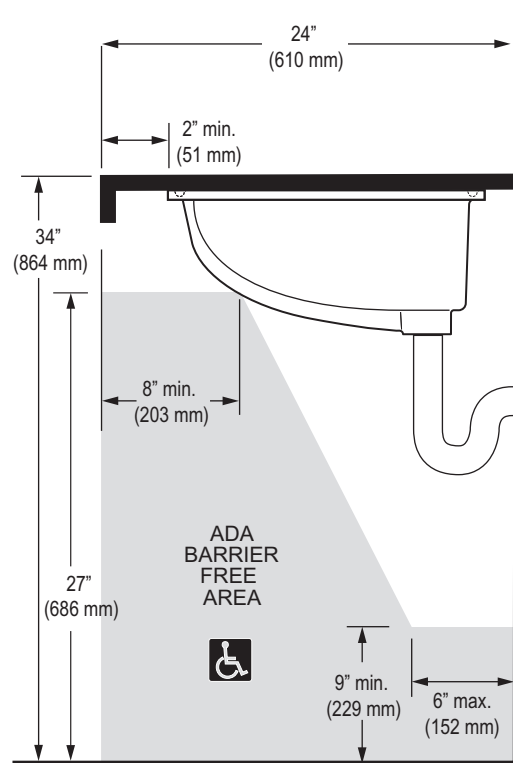

## DESCRIPTION

Complete vitreous china lavatory  
Model SS-3001

### Lavatory

- White vitreous china
- Overflow
- ADA compliant when mounted with lavatory mounted at 34" from finished floor. See illustration for recommended ADA installation
- 19.5" (495 mm) x 16.5" (419 mm)

### Product Specification

Sink shall be made of vitreous china with an overflow. Sink shall be under mounted. Sink shall have an overflow. Sink shall be Sloan Model SS-3001.

Important: Fixture dimensions are nominal and may vary slightly from drawings.