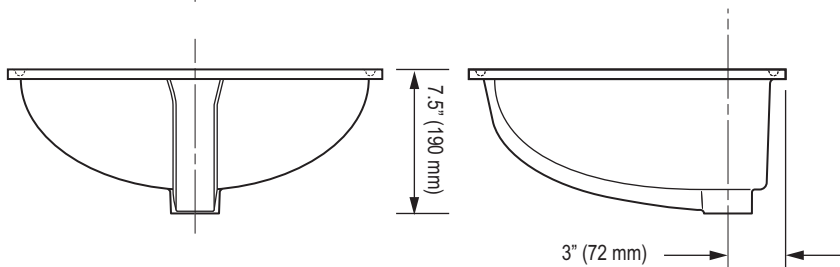

## DESCRIPTION

Complete vitreous china lavatory  
Model SS-3001

### Lavatory

- White vitreous china
- Overflow
- ADA compliant when mounted with lavatory mounted at 34" from finished floor. See illustration for recommended ADA installation
- 19.5" (495 mm) x 16.5" (419 mm)

### Product Specification

Sink shall be made of vitreous china with an overflow. Sink shall be under mounted. Sink shall have an overflow. Sink shall be Sloan Model SS-3001.

Important: Fixture dimensions are nominal and may vary slightly from drawings.