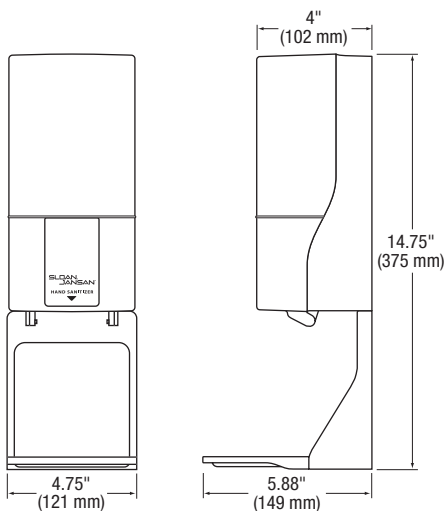

Product Number: SJS-1450

Product Code: 700009

Color: Smoked Grey

Size: W 4.75" x D 5.88" x H 14.75"
(W 121 mm x D 149 mm x H 375 mm)

Quantity/pack: 1

Quantity/case: 6

Refills:

Product No.	Description	Order No.
SJS-1451	Sensor Hand Sanitizer	5700601