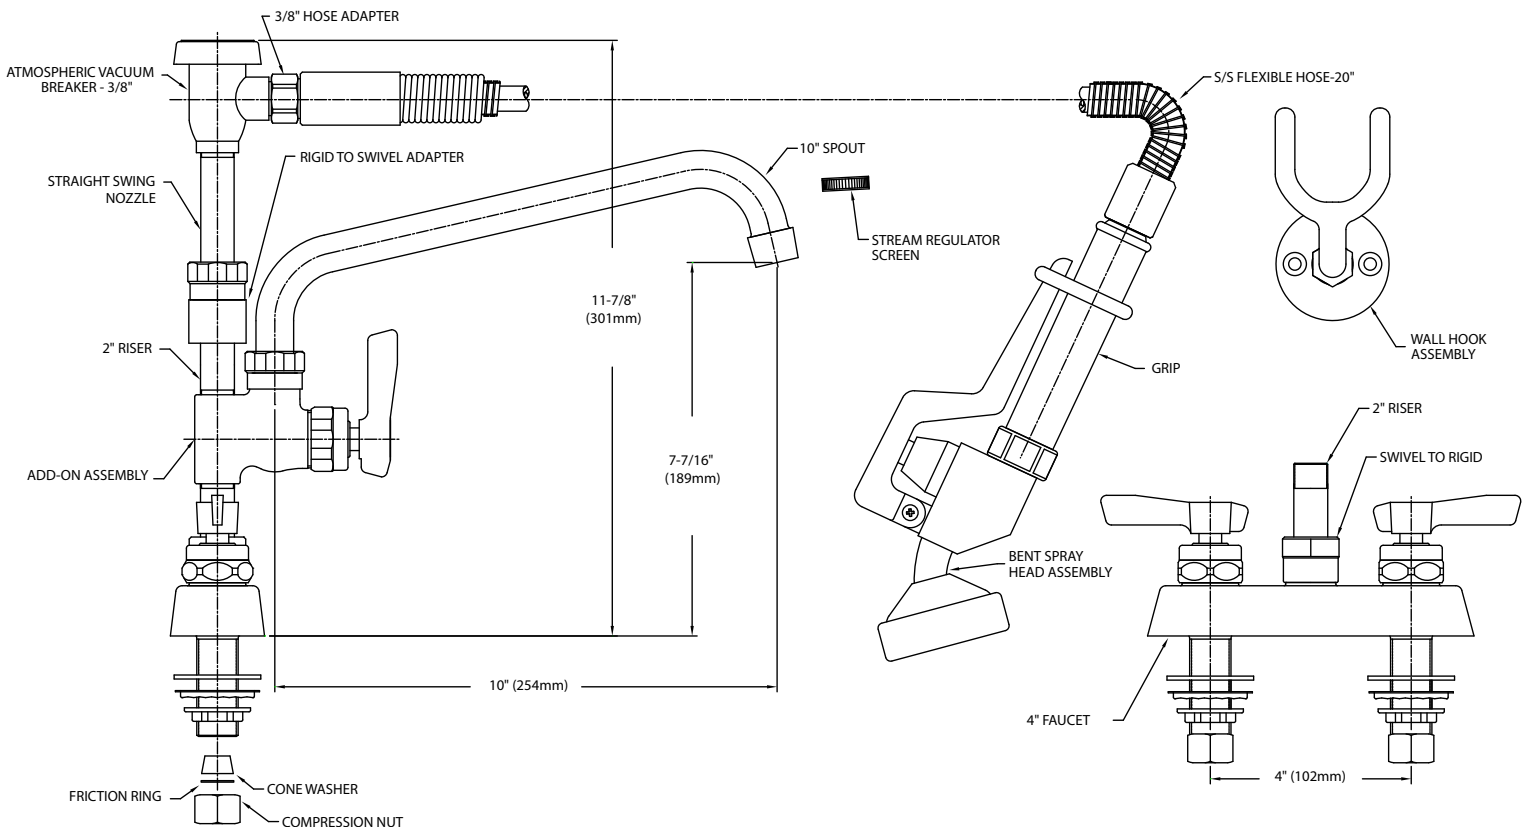

Encore[®] 4" Deck Mount Utility Spray w/ Vacuum Breaker, 20" Hose and 10" Add-On Faucet

KN41-2055VB20

ENGINEERING SPECIFICATION:

Polished chrome plated cast brass deck mount faucet body with 4" C/C mounting with Vacuum Breaker, polished chrome plated cast brass add-on faucet with 10" straight swing spout, quarter turn compression valves with integral check valves and 20" utility hose assembly. Unit is furnished with stainless steel flex hose with Santoprene reinforced hose, a full spray pattern, includes additional 1.2 GPM low flow spray face, hose hook, 2 1/2" [64mm] lever handles with SANIGUARD treatment and wall bracket.

TECHNICAL/PERFORMANCE SPECIFICATIONS:

Commercial Specification Grade
 Gaskets and Seals Rated Commercial Hot 180°F
 1/2" NPT Female Inlets
 Operating Temperature: 40 - 180°F
 Operating Pressure: 15 - 125psi
 Handle and Grip: SANIGUARD[®] Treated

COMPLIES WITH:
 NSF 61 / 9
 ASTM F2324

Dimensions shown in inches (mm) are for reference only and are subject to change.