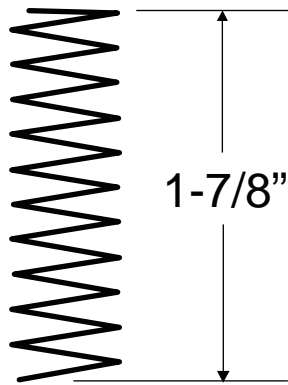

7005 INTEGRAL HINGE SET

TOP ASSEMBLY

BOTTOM ASSEMBLY

T-7
(SIX-LOBE)
HEAD