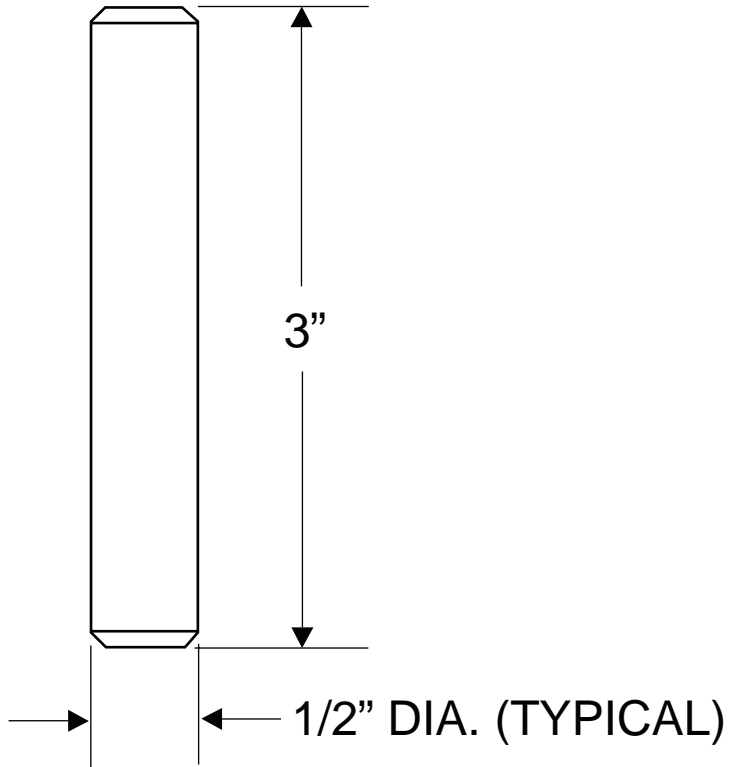

7005 INTEGRAL HINGE SET

TOP ASSEMBLY

BOTTOM ASSEMBLY

T-7
(SIX-LOBE)
HEAD