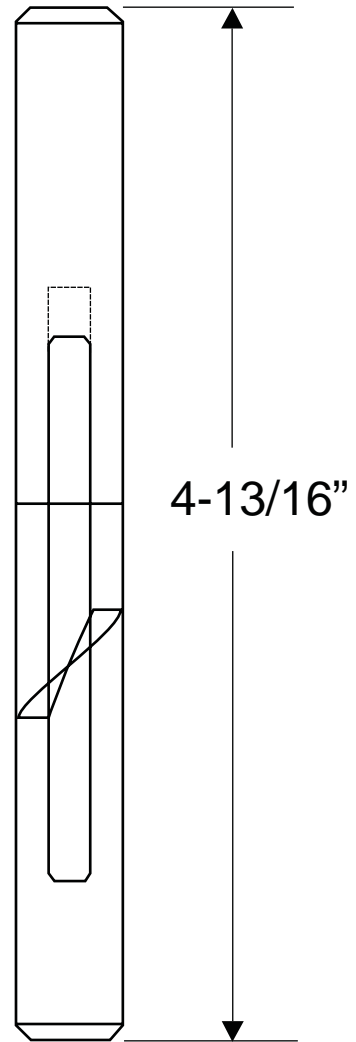

7005 INTEGRAL HINGE SET

TOP ASSEMBLY

BOTTOM ASSEMBLY

T-7
(SIX-LOBE)
HEAD