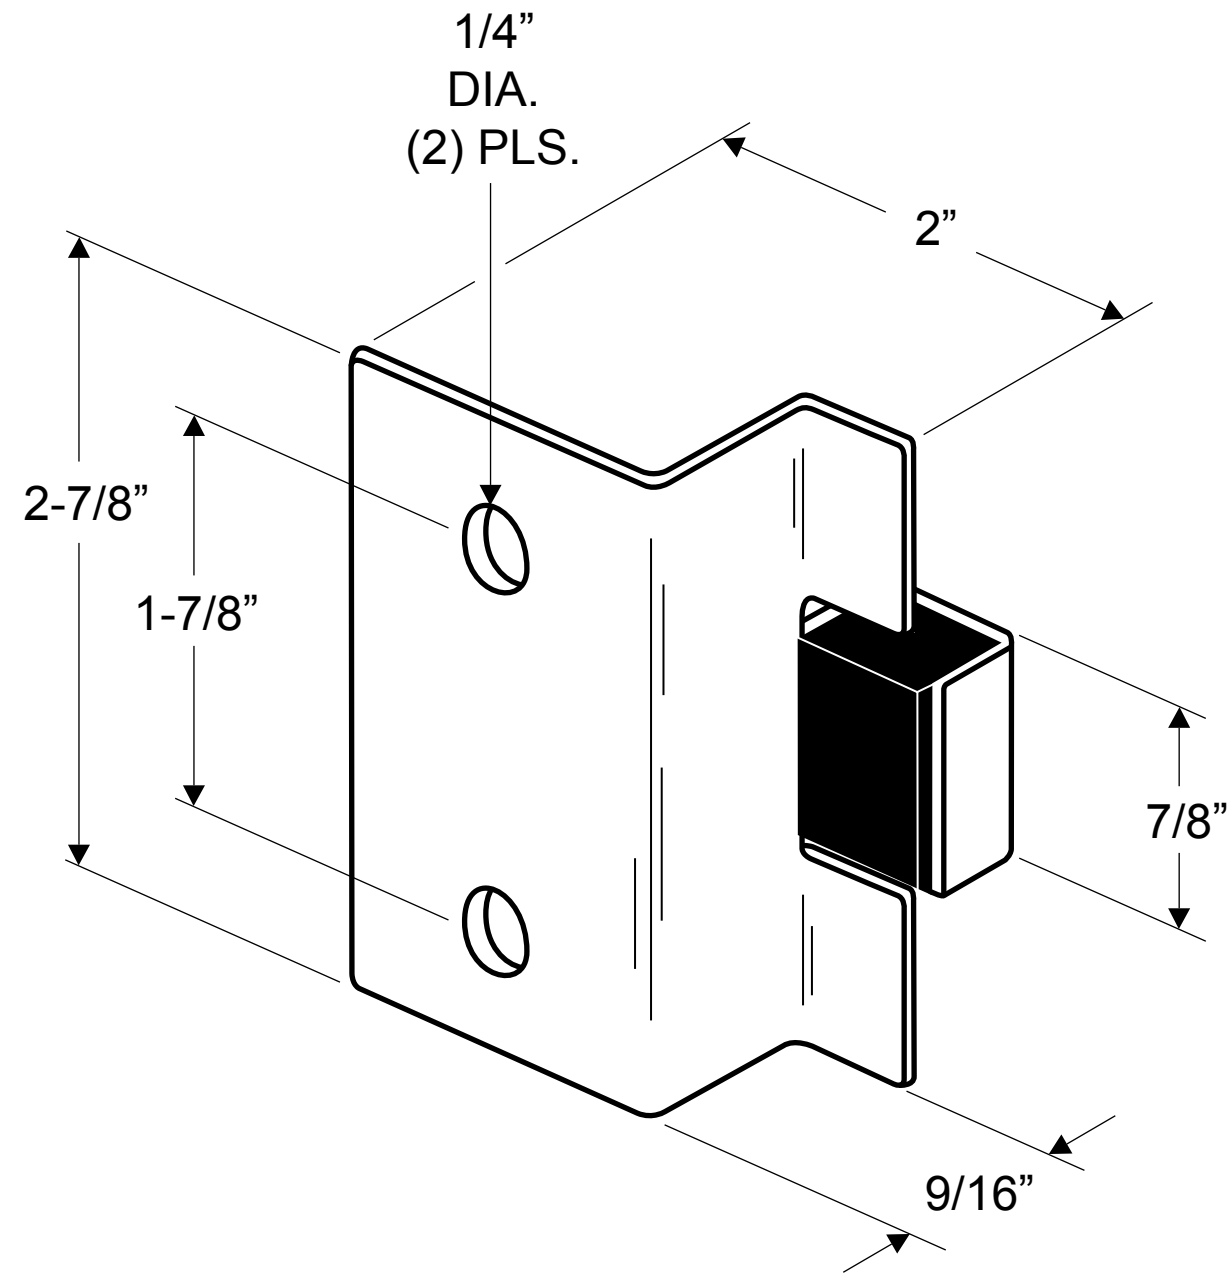

**6899
(STRIKE AND KEEPER - OUTSWING 1/2")**

**NOTE: FOR SQUARE EDGE POST
14 GAUGE (.075" THICK STAINLESS)**

**INSTRUCTIONS FOR INSTALLING
6559, 6569, 6899 STRIKES**