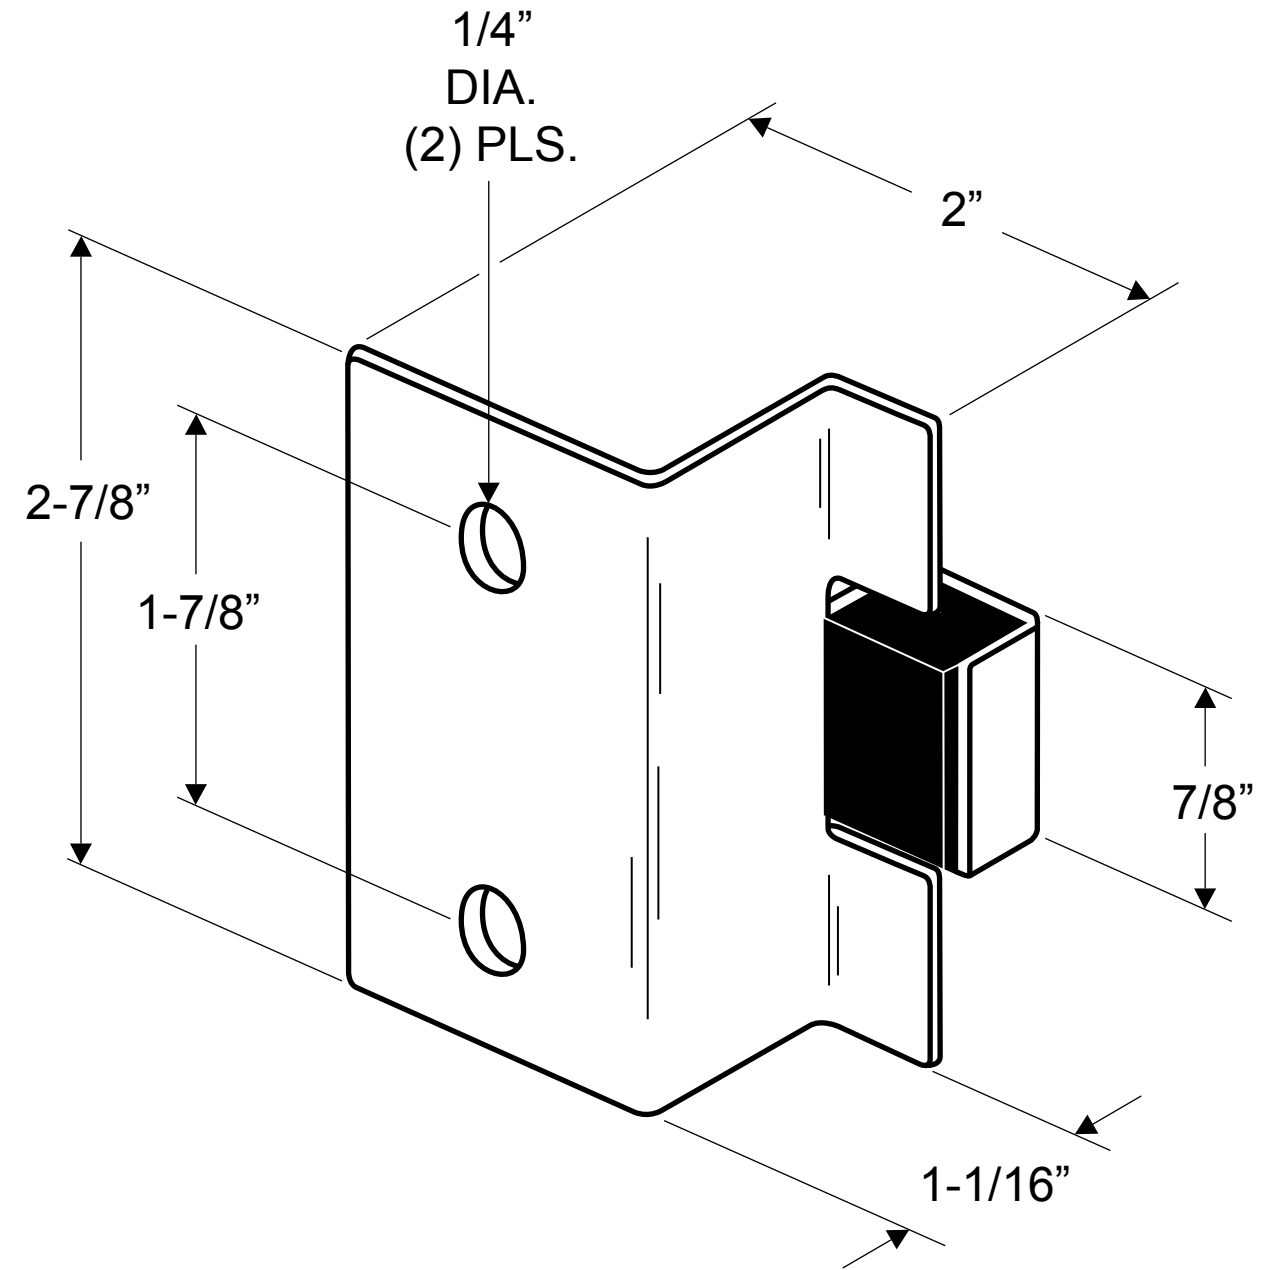

**6559
(STRIKE AND KEEPER - OUTSWING 1")**

**NOTE: FOR SQUARE EDGE POST
14 GAUGE (.075" THICK STAINLESS)**

**INSTRUCTIONS FOR INSTALLING
6559, 6569, 6899 STRIKES**