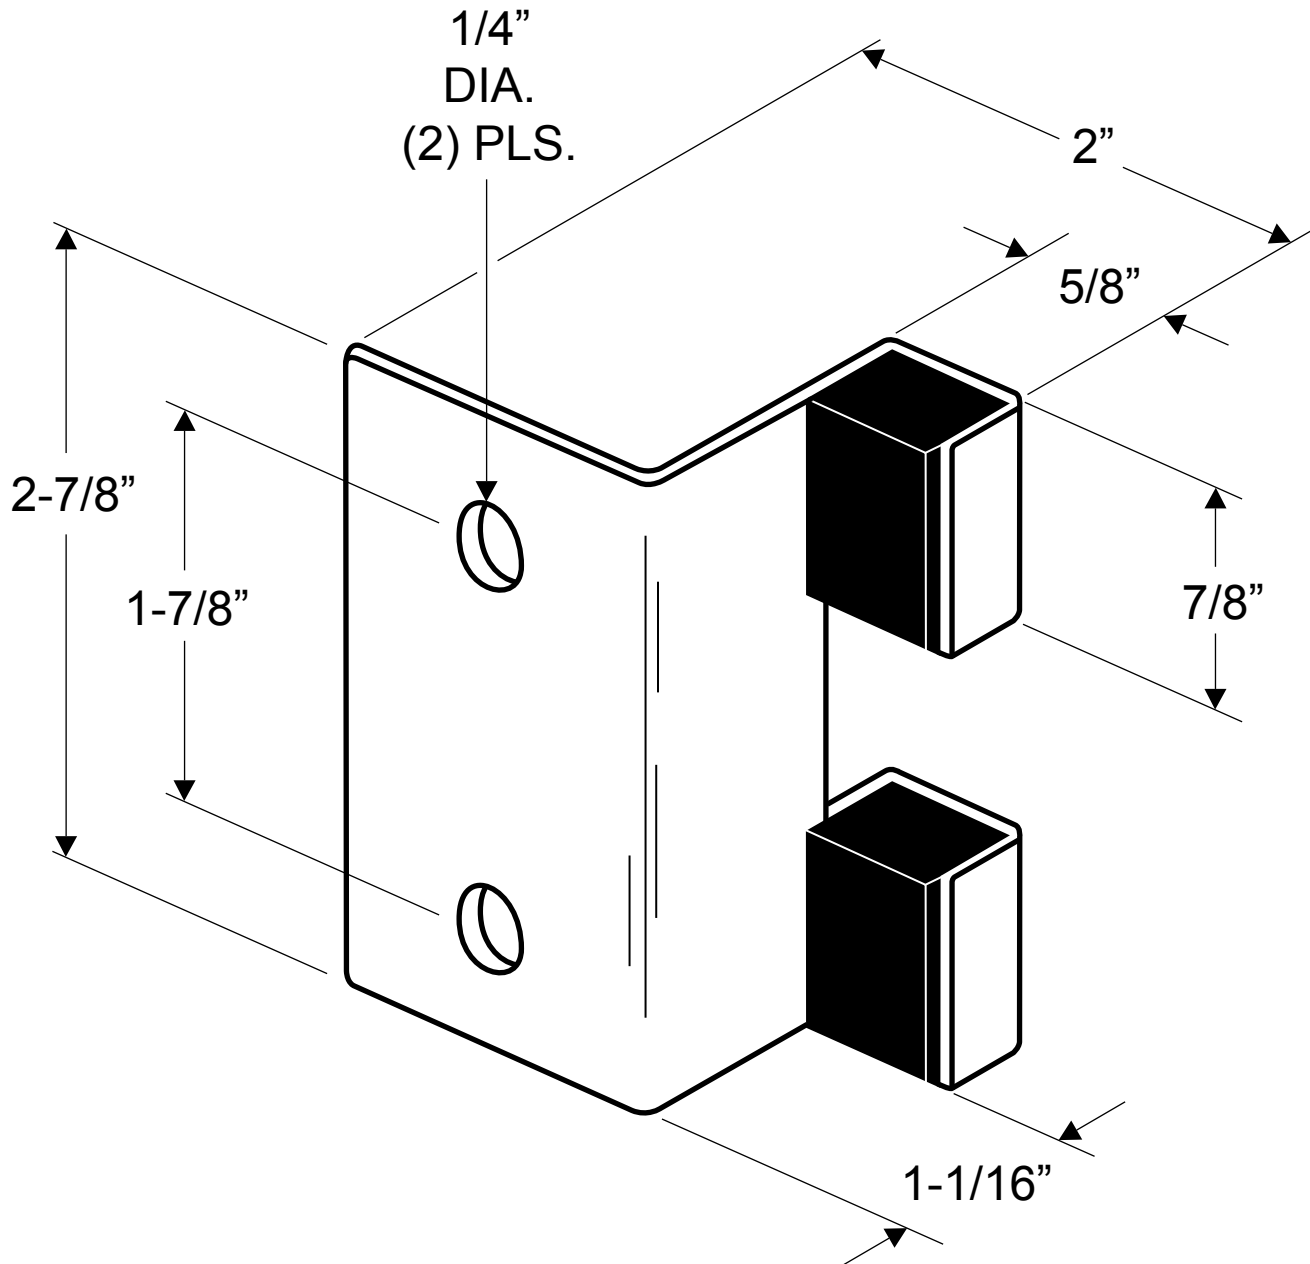

6459
(STRIKE AND KEEPER - OUTSWING 1")

**NOTE: FOR SQUARE EDGE POST
14 GAUGE (.075" THICK STAINLESS)**