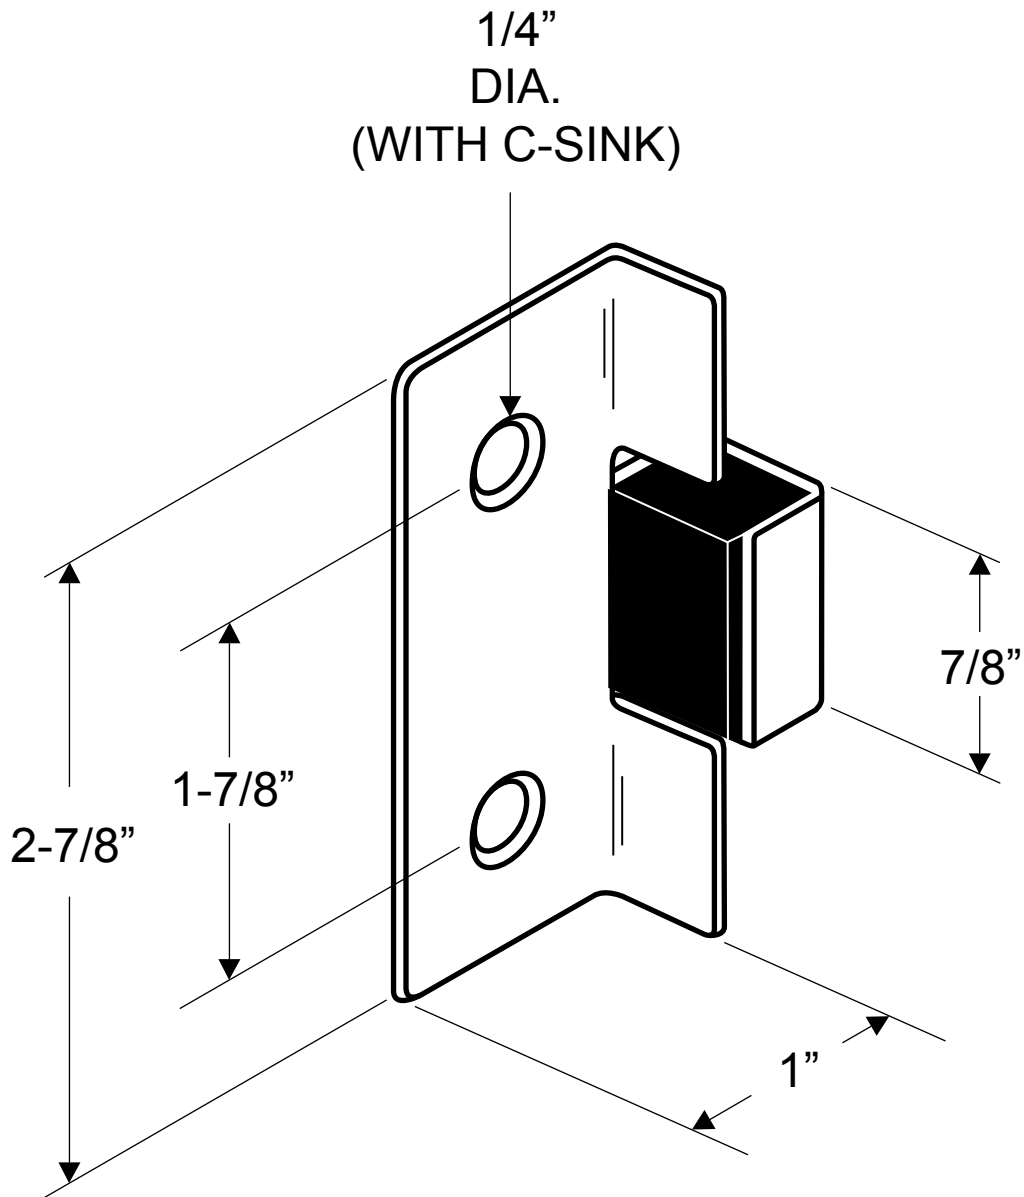

6431009
(STRIKE AND KEEPER - OUTSWING 1")

NOTE: FLAT-BACKED FOR WALL MOUNTING.
14 GAUGE (.075" THICK STAINLESS)