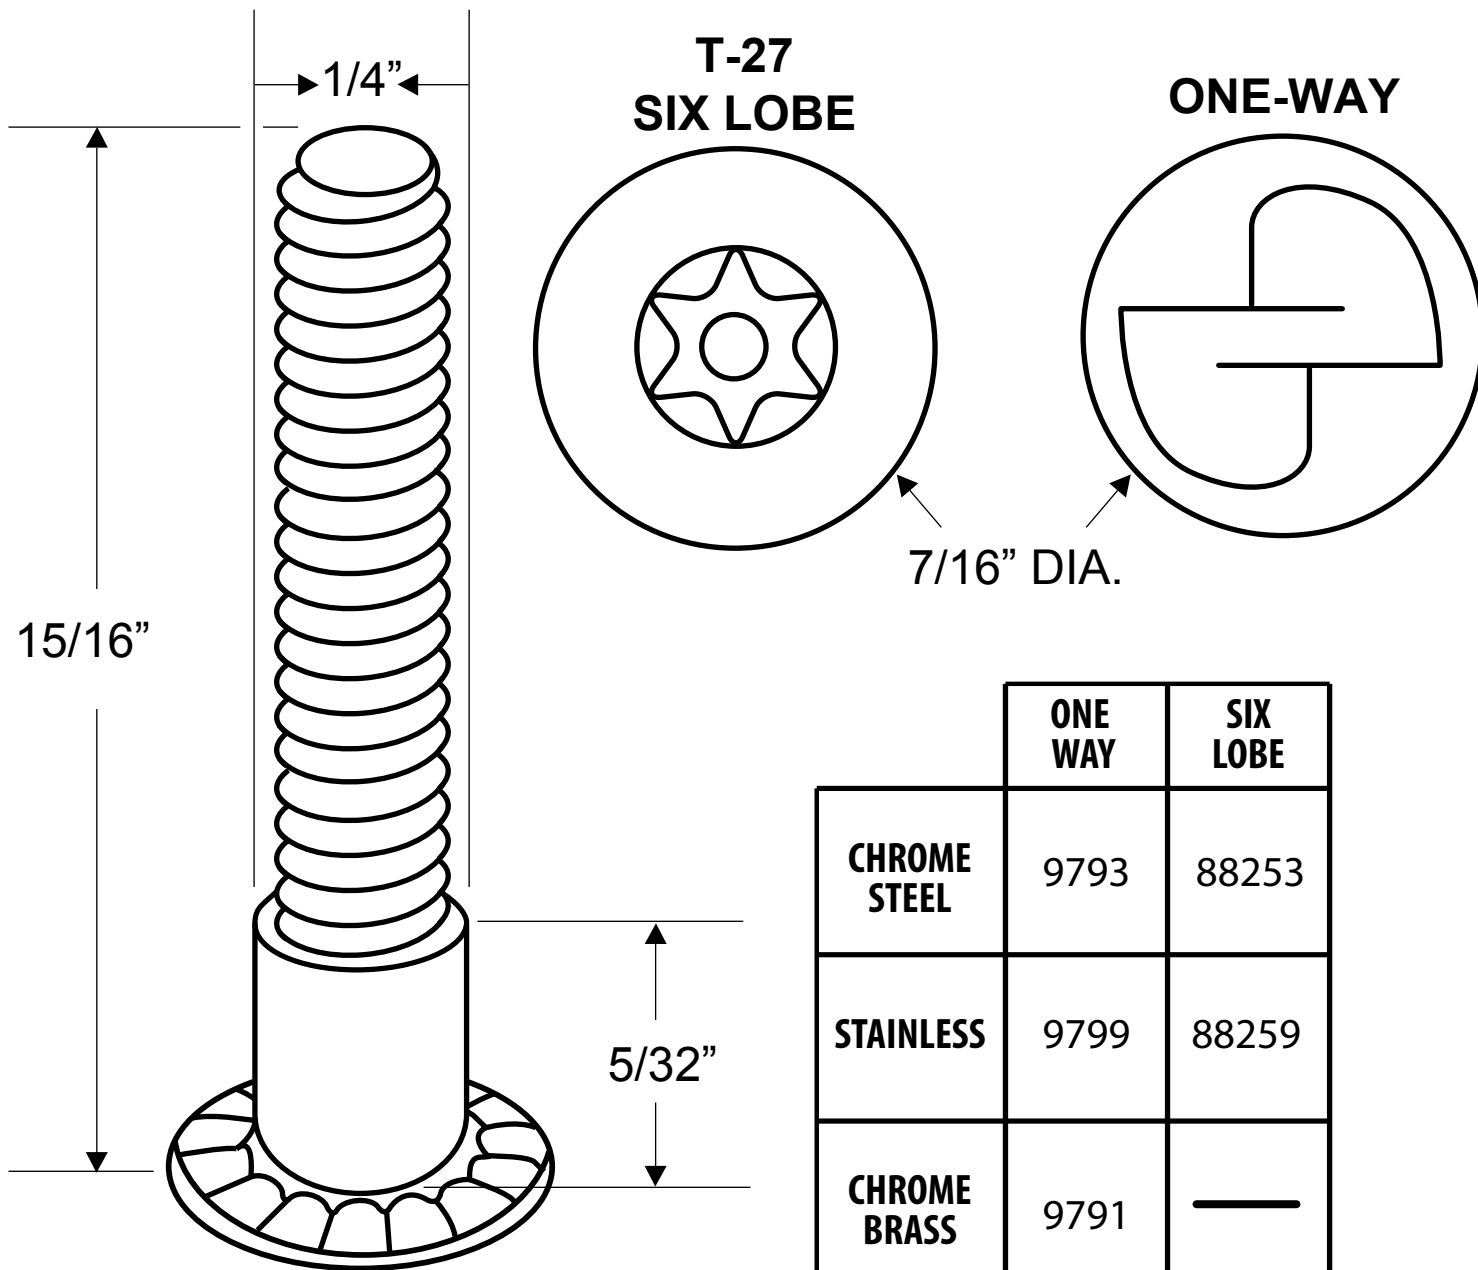

**9791, 9792, 9793, 9799, 88253, 88259
(SHOULDER SCREW 10-24 X 15/16")**

	ONE WAY	SIX LOBE
CHROME STEEL	9793	88253
STAINLESS	9799	88259
CHROME BRASS	9791	—
BRASS PLATED STAINLESS	9792	—