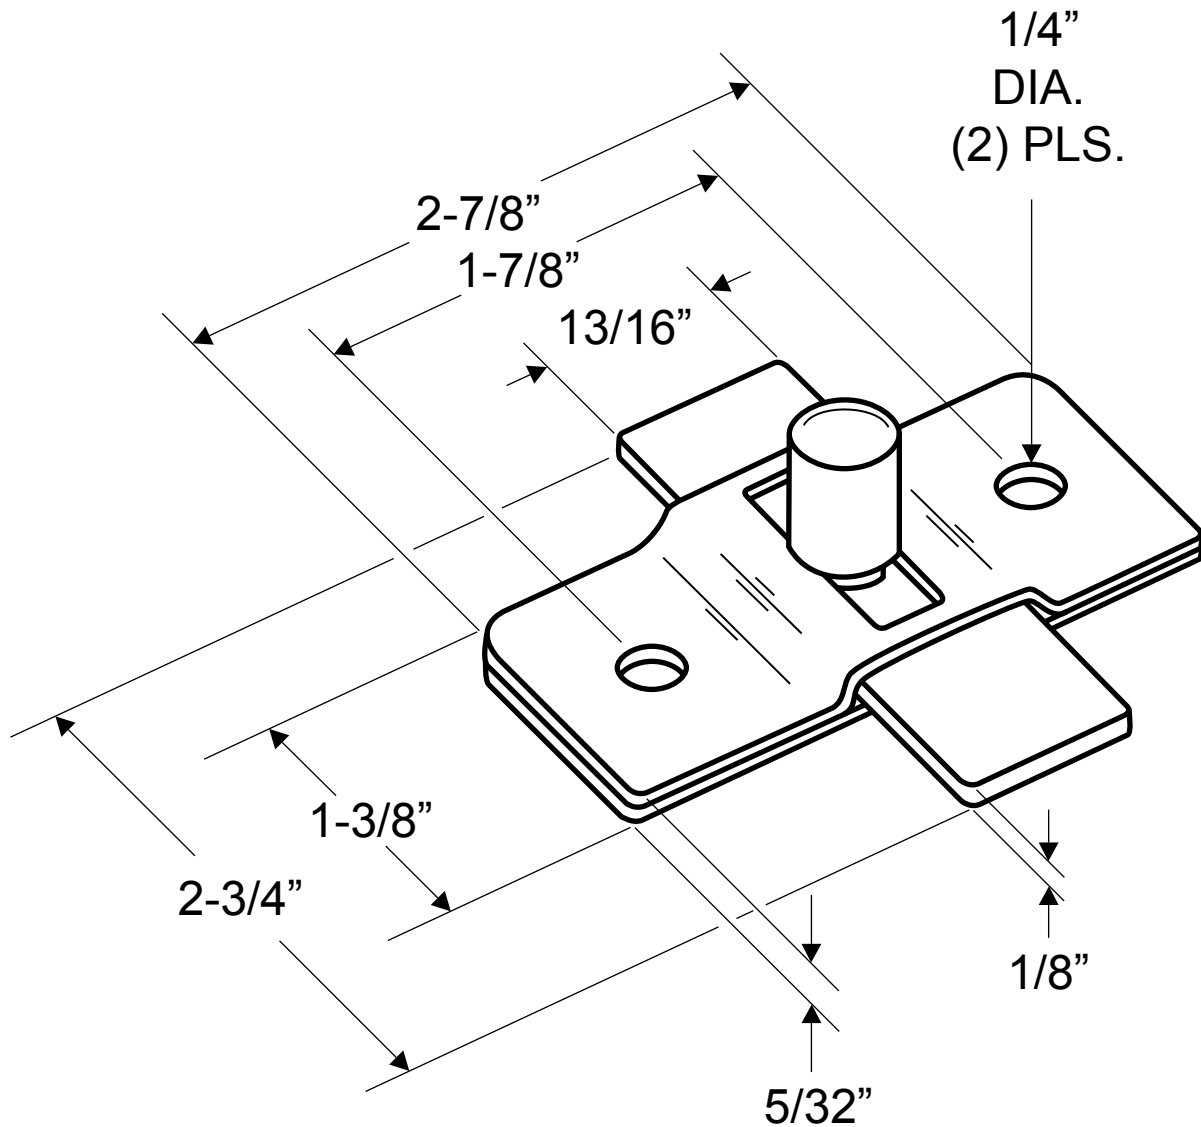

**6309  
(SLIDE LATCH)**

**NOTE: FOR ALL "STAMPED" STRIKE AND KEEPERS  
SLIDE DISTANCE 25/32"**