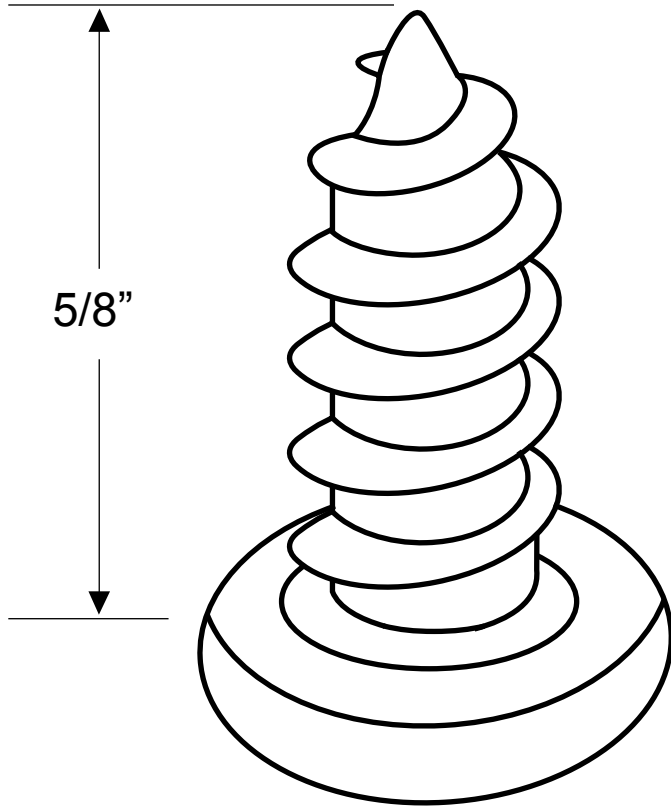

**92213, 92219, 92349
(SHEET METAL SCREW 14 X 5/8" TRUSS)**

	SIX LOBE
CHROME STEEL	92213
STAINLESS	92219
#410 STAINLESS	92349