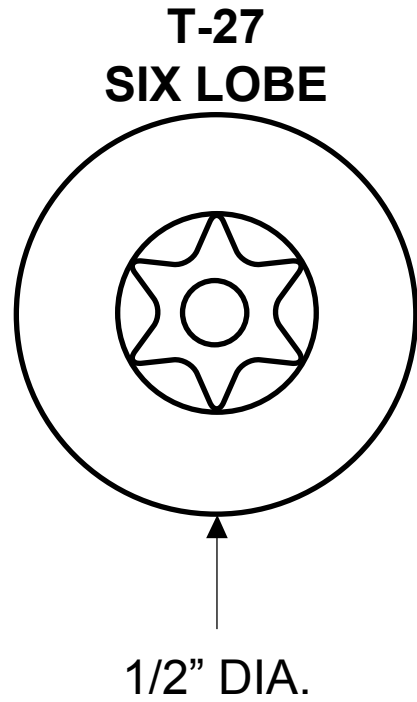

**92213, 92219, 92349
(SHEET METAL SCREW 14 X 5/8" TRUSS)**

	SIX LOBE
CHROME STEEL	92213
STAINLESS	92219
#410 STAINLESS	92349