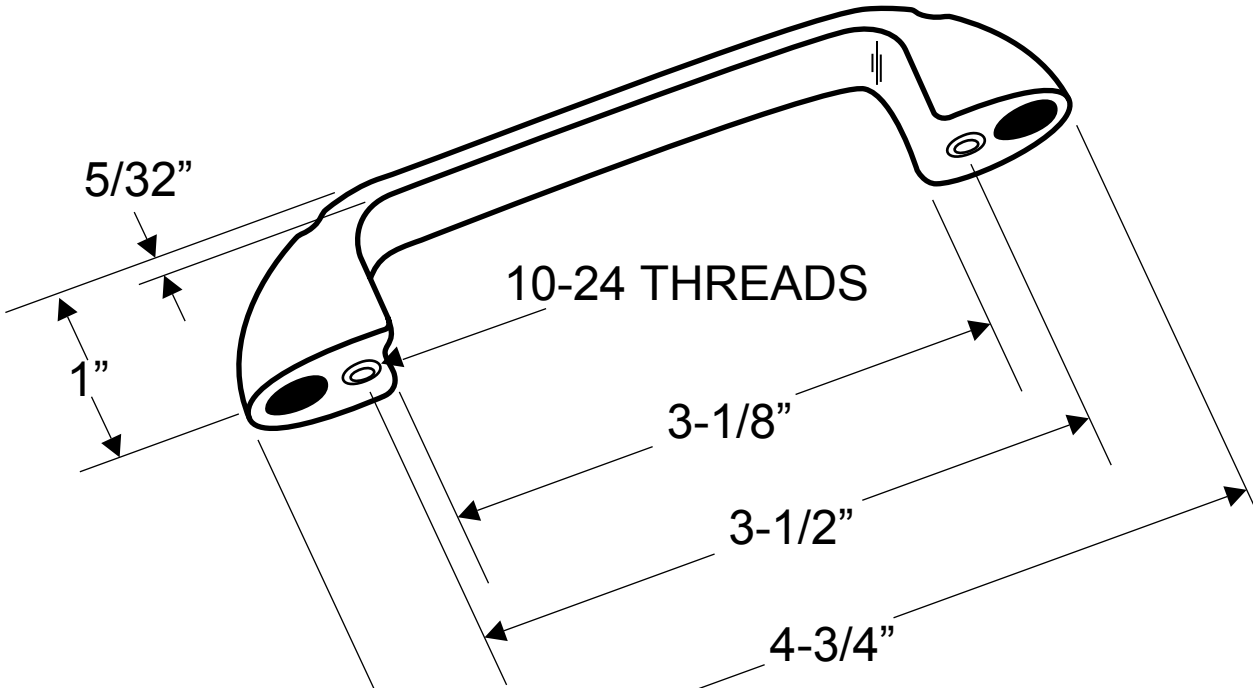

**54423
(DOOR PULL SET)**

#5403

#5403

**10-24 x 2"
FLAT HEAD
SIX-LOBE**