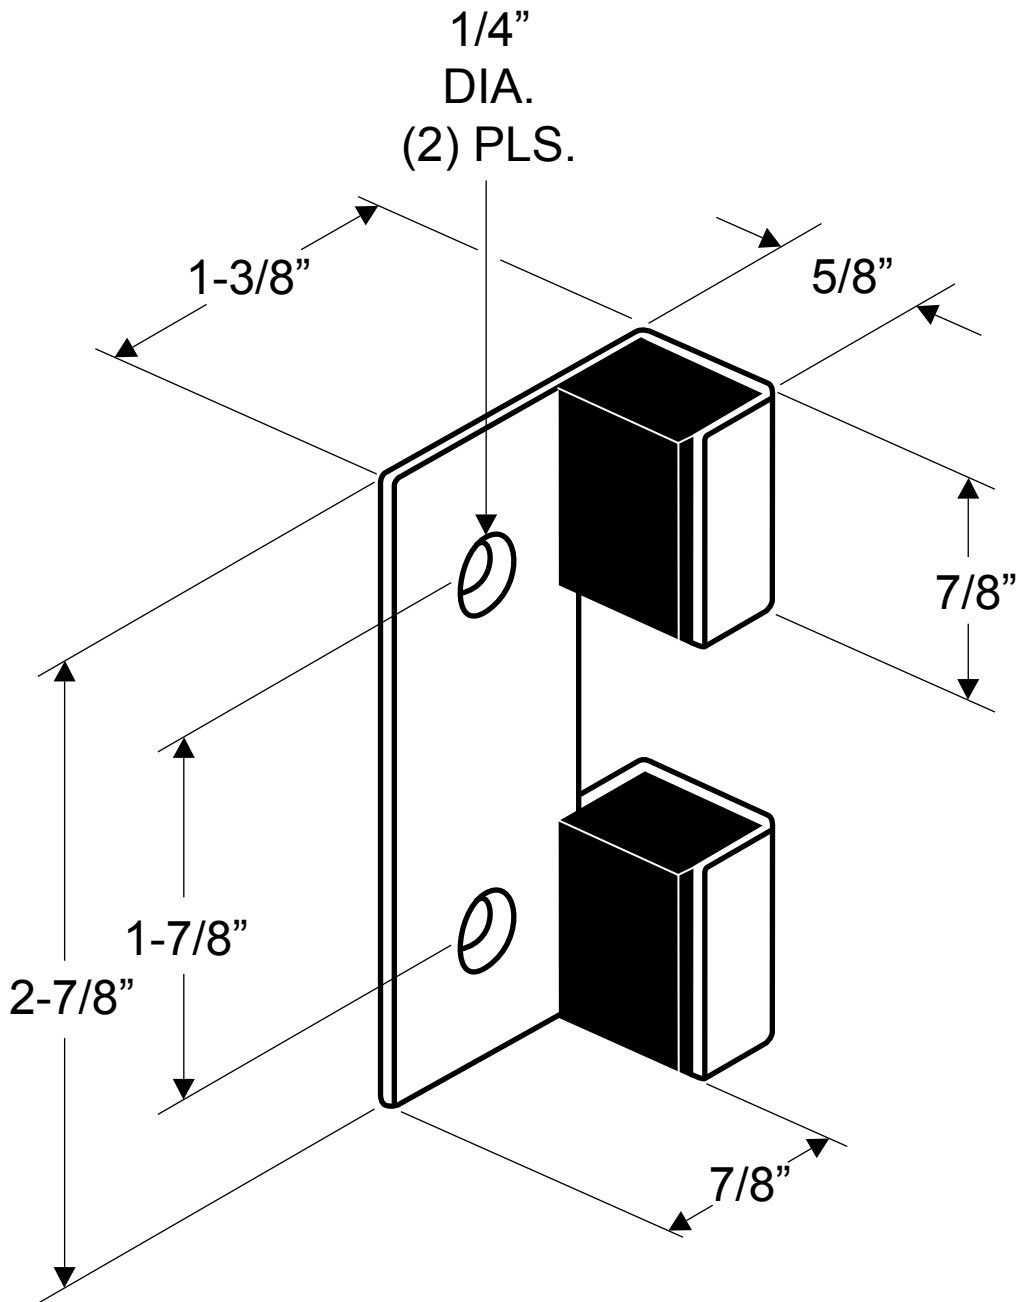

5268759
(STRIKE AND KEEPER - OUTSWING 7/8")

NOTE: FLAT-BACKED FOR WALL MOUNTING.
14 GAUGE (.075" THICK STAINLESS)