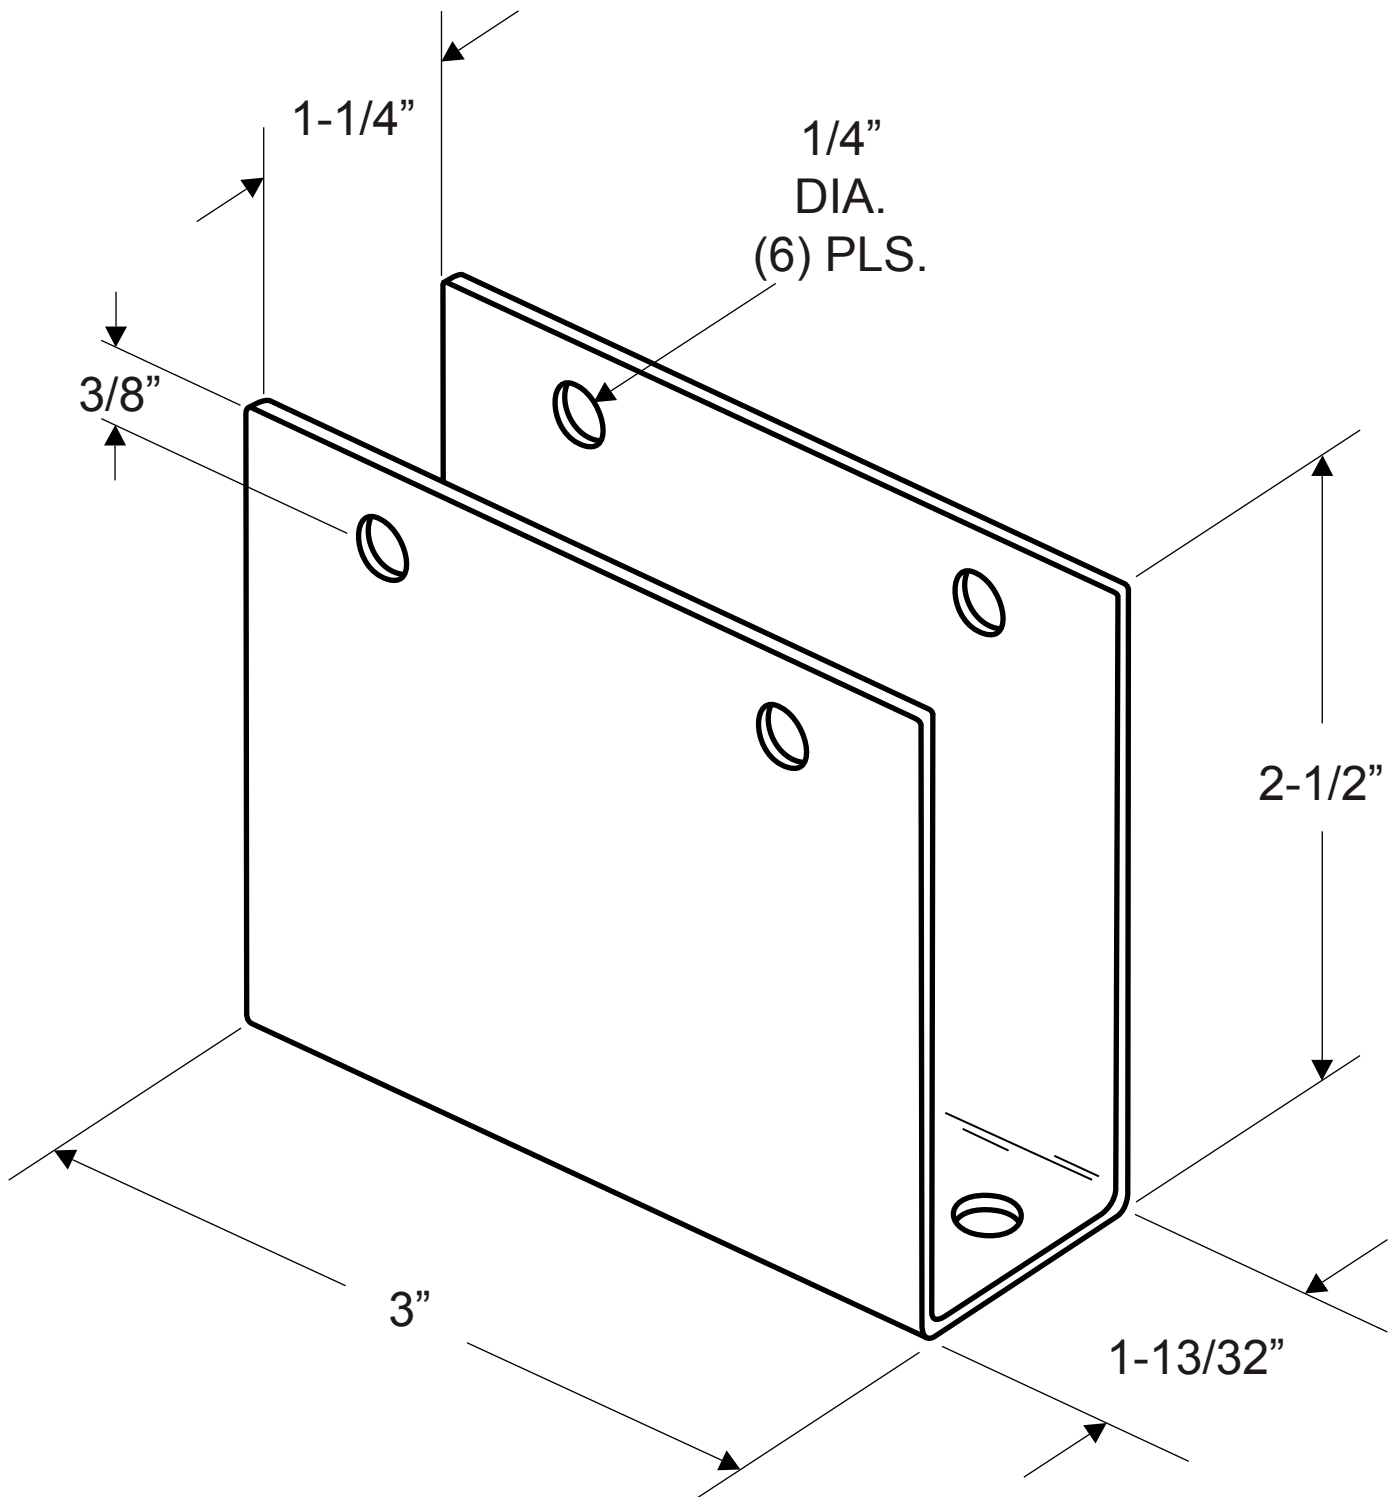

2999
(U-BRACKET DOUBLE HIGH X-LONG 1-1/4")

NOTE: 14 GAUGE (.075" THICK STAINLESS)
TWO HOLES IN BASE