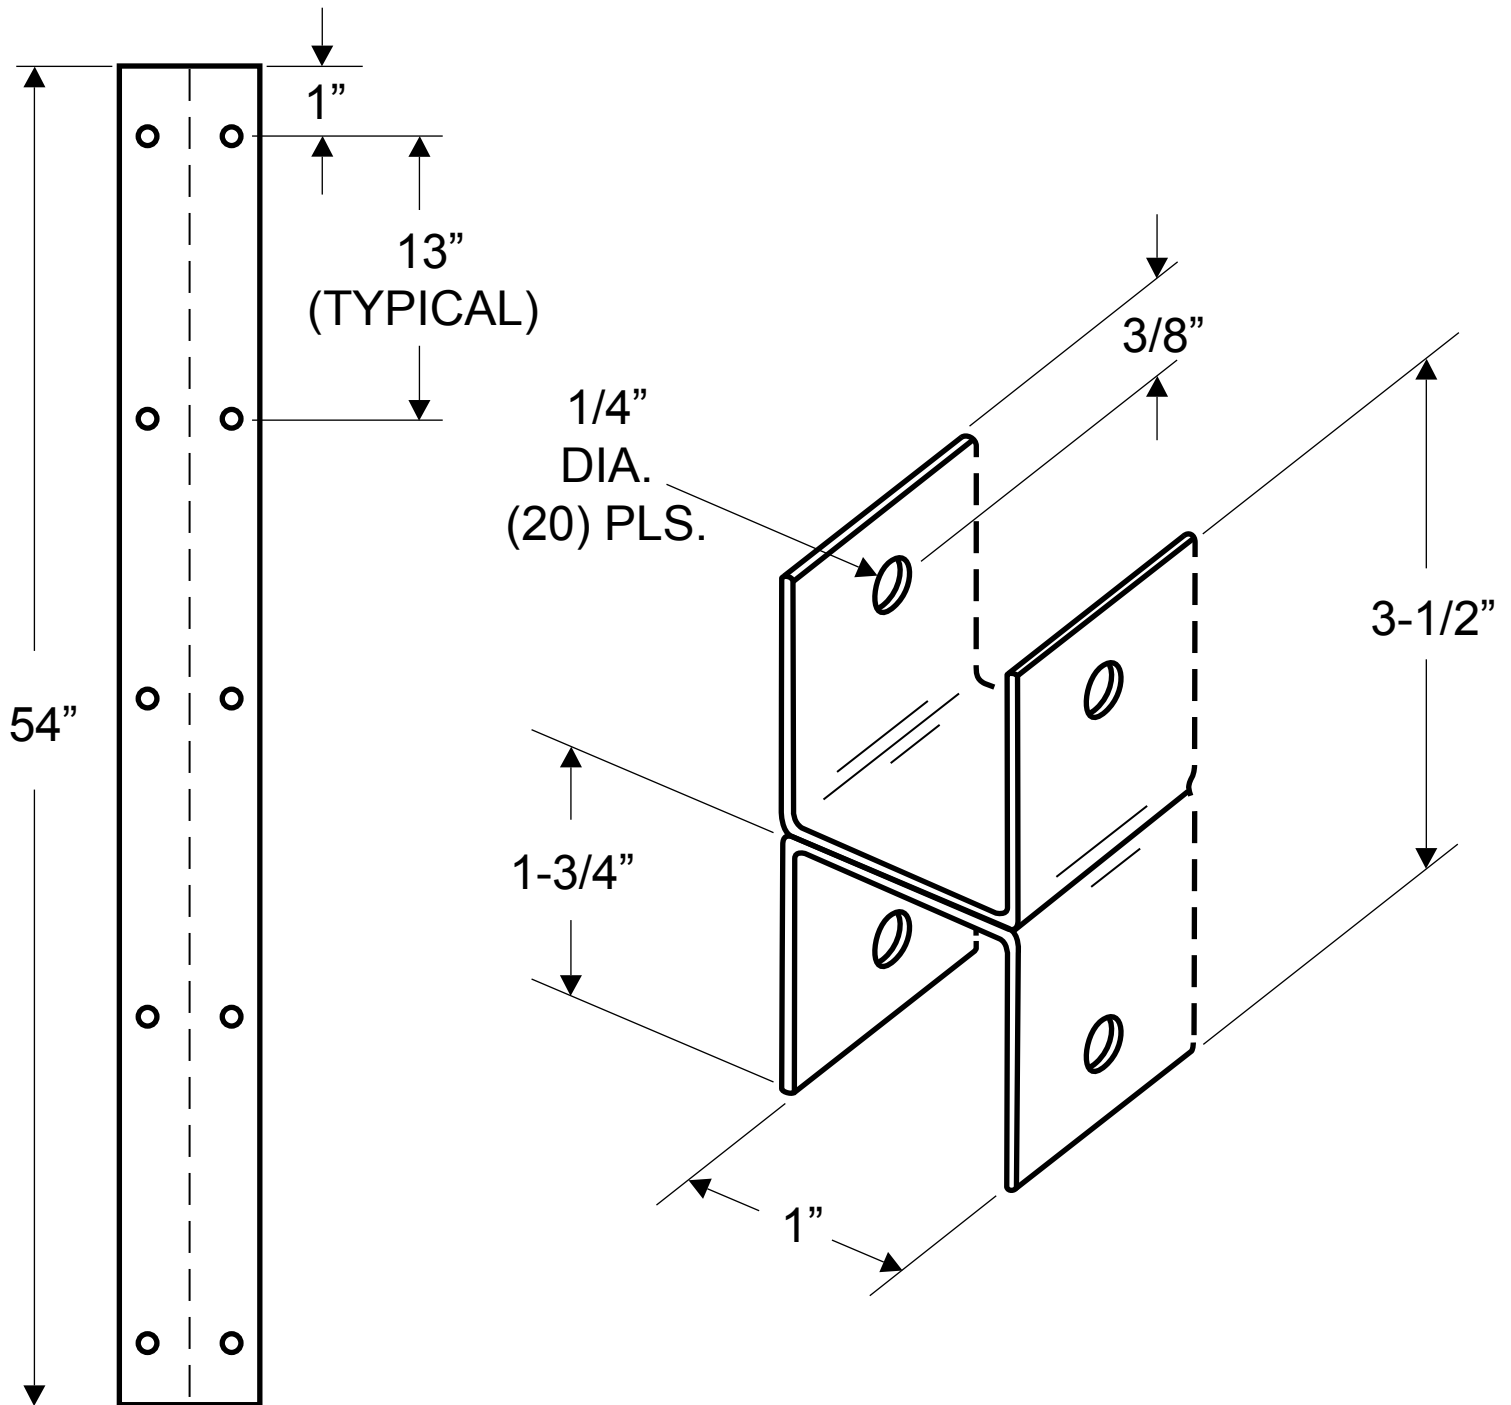

2859
(ALCOVE BRACKET 1"x54")

NOTE: 18 GAUGE (.050" THICK STAINLESS)